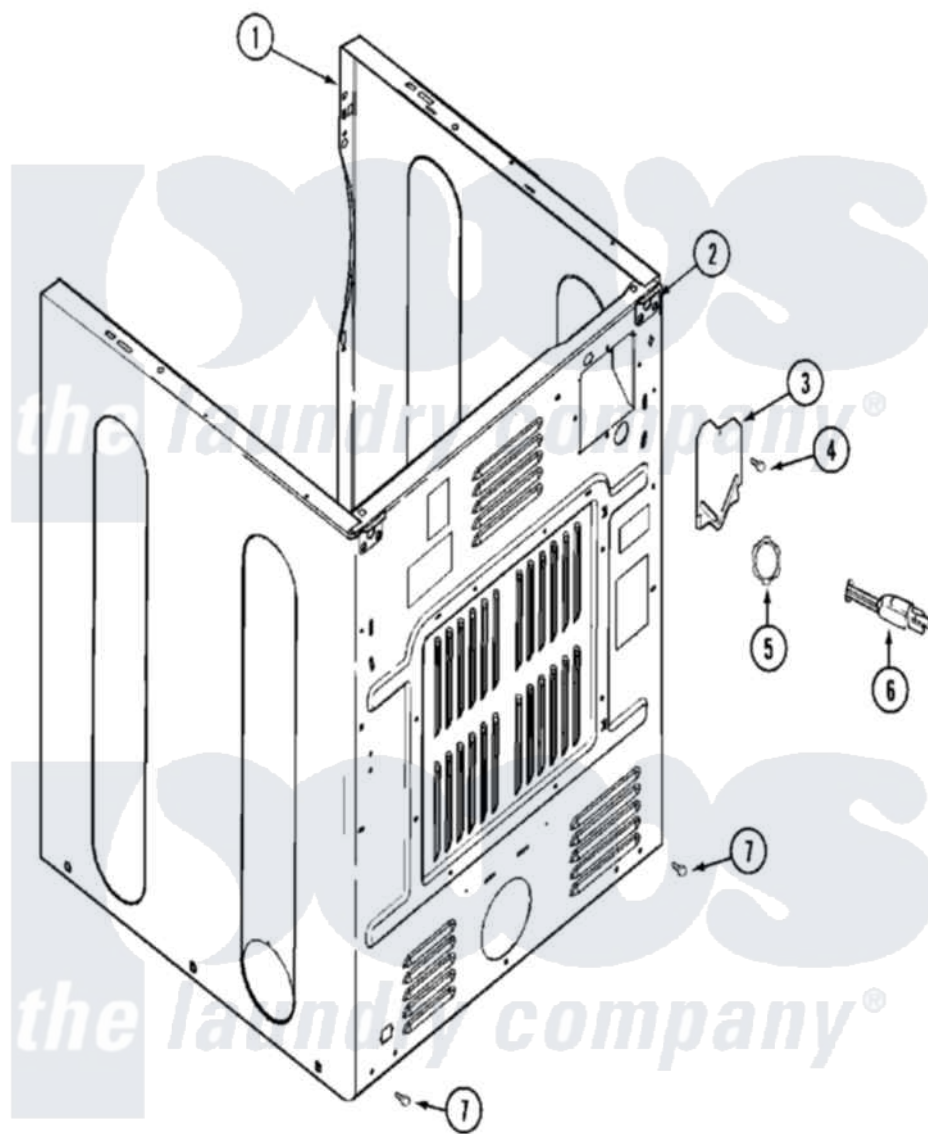

Maytag MDG16PDAXW 02 - CABINET-REAR

Maytag Residential Maytag MDG16PDAXW Dryer Parts Parts Diagram 02 - CABINET-REAR
 Click on the part number to view part

Item	Original Part Number	Replaced By	Status	Part Description
001	NLA		Not Available	CABINET (WHT)
002	22001995			Screw Note: Screw, Tumbler Front And Shroud
"	22003367	22004095		Hinge, Plastic
"	NLA		Not Available	BRACKET, CABINET HINGE
003	33001795			Cover, Terminal Block
004	22001995			Screw Note: Screw, Tumbler Front And Shroud
005	33001425			Locknut, Eared For Canadian
006	208784	22003062		Cord, Power
007	22001995			Screw Note: Screw, Tumbler Front And Shroud