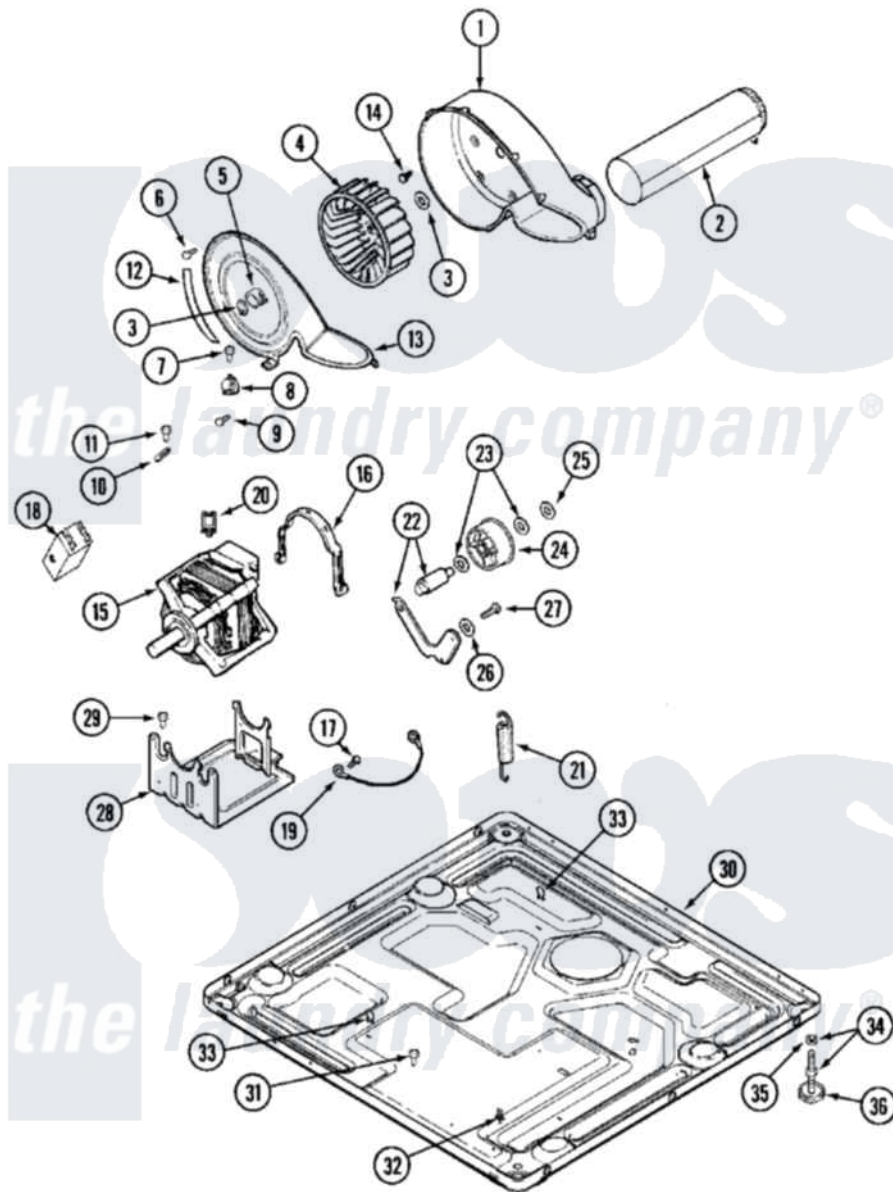

Maytag MDG16PDAXW 03 - MOTOR DRIVE

Maytag Residential Maytag MDG16PDAXW Dryer Parts Parts Diagram 03 - MOTOR DRIVE
 Click on the part number to view part

| Item | Original Part Number | Replaced By | Status | Part Description |
|------|--------------------------|--------------------------|---------------|---|
| 001 | 33001789 | | | Housing, Blower |
| 002 | 22001995 | | | Screw Note: Screw, Tumbler Front And Shroud |
| " | 33001800 | | | Duct Assembly, Exhaust |
| 003 | 410233 | 9703438 | | Ring-Retrn |
| 004 | 33001790 | | | Wheel, Blower |
| " | 33002797 | | | Wheel, Blower |
| 005 | 312967 | | | Clamp, Blower Housing |
| 006 | 33001855 | 33002917 | | Screw, No.10-16 |
| 007 | Y313561 | | | Screw----NA |
| 008 | 303392 | | | Thermostat, Cycling |
| " | 33303391 | | | Thermostat, Cycling |
| 009 | 22001996 | 3370225 | | Screw |
| 010 | 33001762 | | | Fuse, Thermal |
| 011 | NLA | | Not Available | SCREW, THERMAL CUT-OFF |
| 012 | NLA | | Not Available | SEAL, BLOWER COVER |
| 013 | 33001796 | 33002711 | | Cover, Blower Housing |