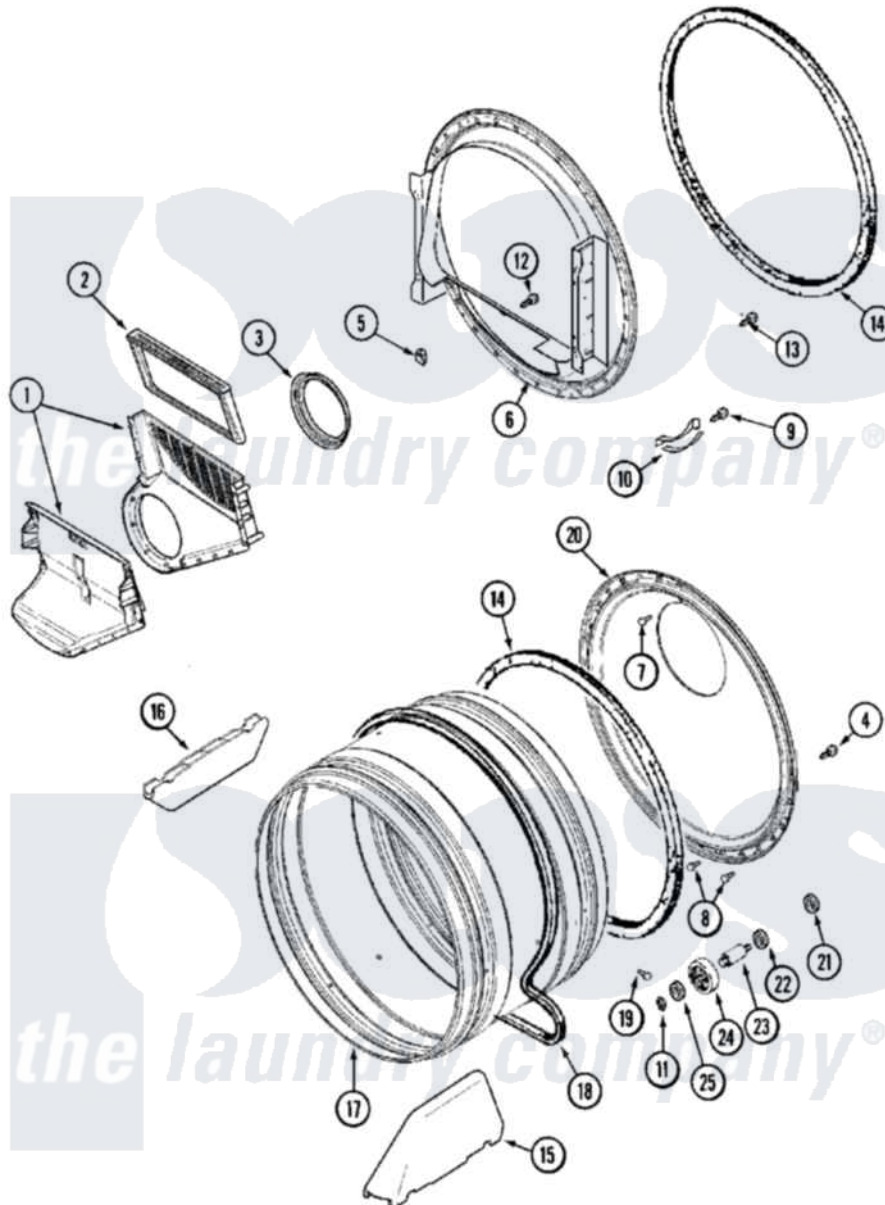

Maytag MDG16PDAXW 04 - TUMBLER

Maytag [Residential Maytag MDG16PDAXW Dryer Parts](#) Parts Diagram 04 - TUMBLER
 Click on the part number to view part

Item	Original Part Number	Replaced By	Status	Part Description
001	33001799			Outlet Duct Assembly Note: Outlet Duct Assembly
002	33001808			Filter, Lint
003	33001758	33002560		Seal, Blower
004	33002190			SCrew, C BraCe, BraCket, Cabinet
005	Y310376			Clip, Door Switch Harness
006	33001802			Front, Tumbler
007	210932			Screw, No.8 X 9/16 Ctsk Note: Screw, Inlet Duct
008	22001996	3370225		Screw
009	210720			Rivet, Bearing To Tumbler Frnt
010	306508			Tumbler Bearing Kit ---W
011	410233	9703438		Ring-Retrn
012	NLA		Not Available	SCREW, OUTLET DUCT (PHILLIPS)
013	33001855	33002917		Screw, No.10-16
014	33001807			Seal, Tumbler

015	33001756	33002032	Baffle
016	33001755		Baffle
017	33001889		Tumbler
018	33001777	33002535	V-Belt
019	33001788	33002973	Screw, No.9-15 X 1.00 Hx WS
020	33001801		Back, Tumbler
021	33001443		Nut, Hex
022	Y313347	312535	Washer, Vault Mounting Brk.
023	Y312948	6-3129480	Shaft- Tumbler
024	Y303373	12001541	Drum Roller/Washer Assembly--W
025	312535		Washer, Vault Mounting Brk.