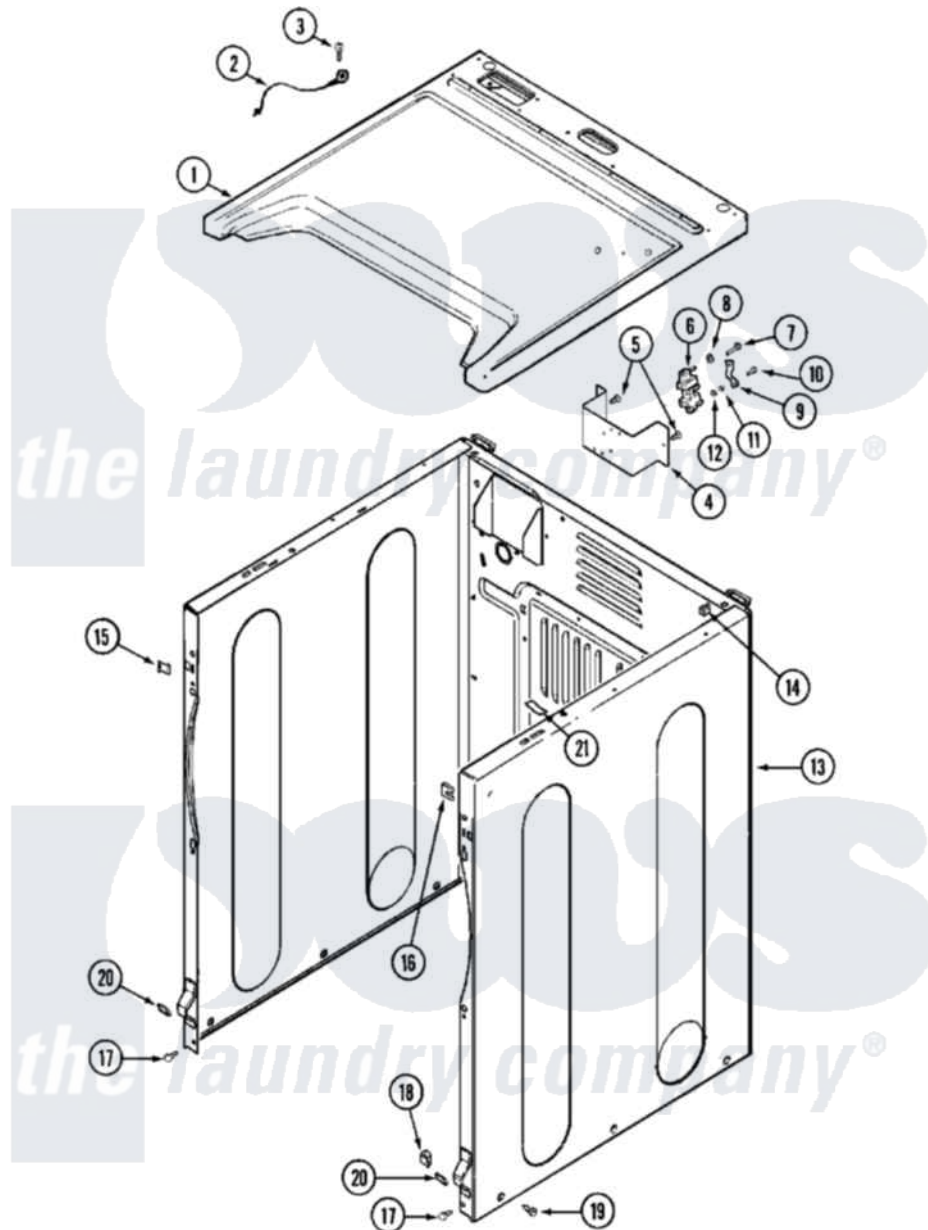

Maytag MDG16PDAXW 05 - CABINET-FRONT

Maytag [Residential Maytag MDG16PDAXW Dryer Parts](#) Parts Diagram 05 - CABINET-FRONT
 Click on the part number to view part

Item	Original Part Number	Replaced By	Status	Part Description
001	33001949			Cover, Top
"	33002633			Cover, Top
"	NLA		Not Available	COVER, TOP (ALM)
002	22001959			Wire, Ground
003	210186	3370225		Screw
004	NLA		Not Available	BRACKET, TERMINAL BLOCK---NA
005	22001995			Screw Note: Screw, Tumbler Front And Shroud
006	33001244			Block, Terminal
007	Y312209	W10001200		Screw
008	Y311270			Washer, Terminal Block
009	Y312184			Strap, Grounding
010	NLA		Not Available	SCREW, GROUND STRAP
011	311484	112432		Nut
012	311093			Washer, Terminal Connection
013	NLA		Not Available	CABINET (WHT)

014	310933	33002194	Nut, Speed
015	22002049		Clip Note: Clip, Front Panel
016	213280	204439	Screw And Fstner Assembly
017	22001995		Screw Note: Screw, Tumbler Front And Shroud
018	22003298		Retainer, Wire
019	213007		Xfor Cabinet See Cabinet, Back
"	22003409	213007	Xfor Cabinet See Cabinet, Back
020	22002239		Clip, Front Panel
021	33001836		Strap, Top Cover Support