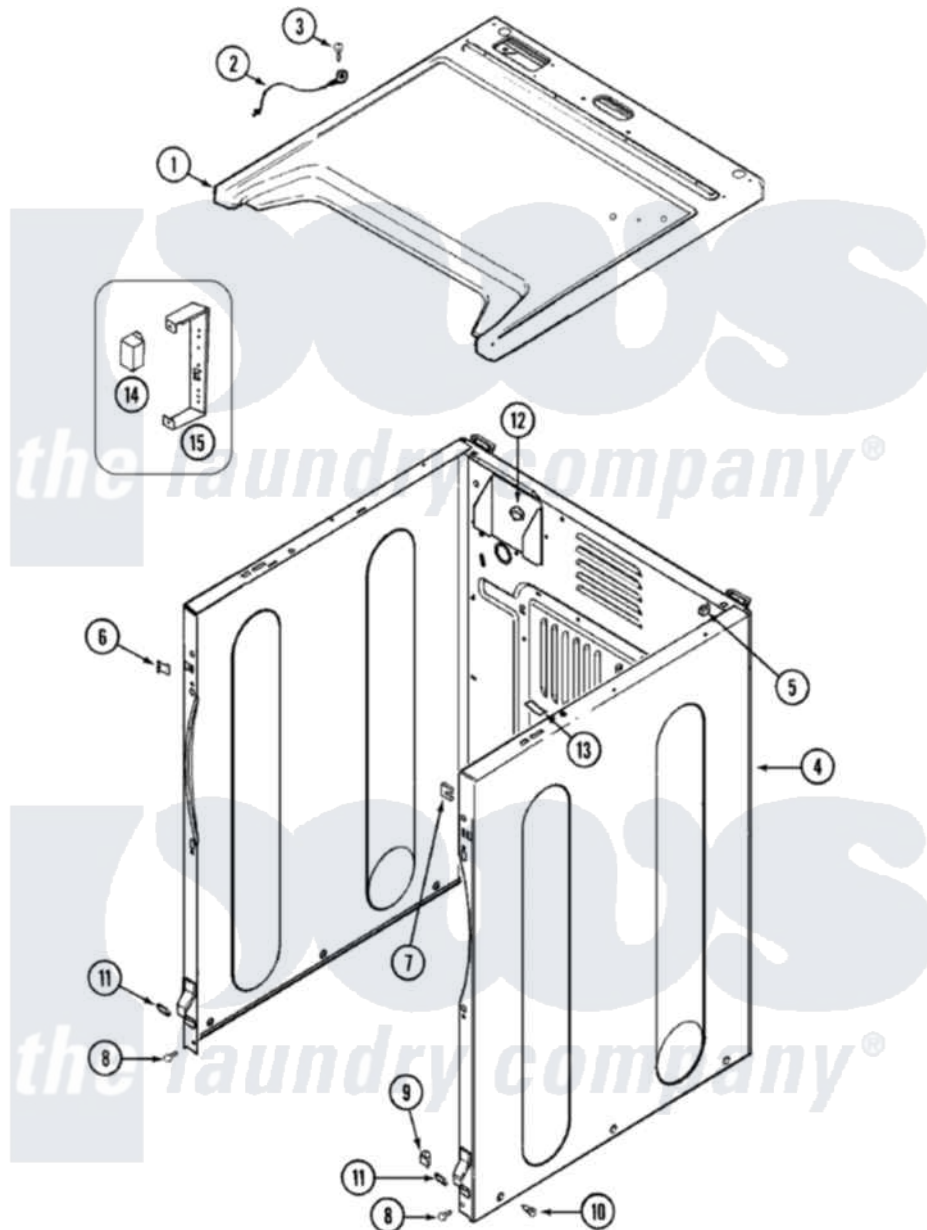

Maytag MDG16PDBGW 01 - CABINET-FRONT

Maytag [Residential Maytag MDG16PDBGW Dryer Parts](#) Parts Diagram 01 - CABINET-FRONT
 Click on the part number to view part

Item	Original Part Number	Replaced By	Status	Part Description
1	33002633			Cover, Top
2	22001959			Wire, Ground
3	210186	3370225		Screw
4	33002642			Cabinet Assembly
5	310933	33002194		Nut, Speed
6	22002049			Clip Note: Clip, Front Panel
7	213280	204439		Screw And Fstner Assembly
8	22001995			Screw Note: Screw, Tumbler Front And Shroud
9	22003298			Retainer, Wire
10	213007			Xfor Cabinet See Cabinet, Back
11	22002239			Clip, Front Panel
12	Y310376			Clip, Door Switch Harness
13	33001836			Strap, Top Cover Support
14	206824	W10133335		Relay, Motor
15	33002705		Not Available	BRACKET, RELAY