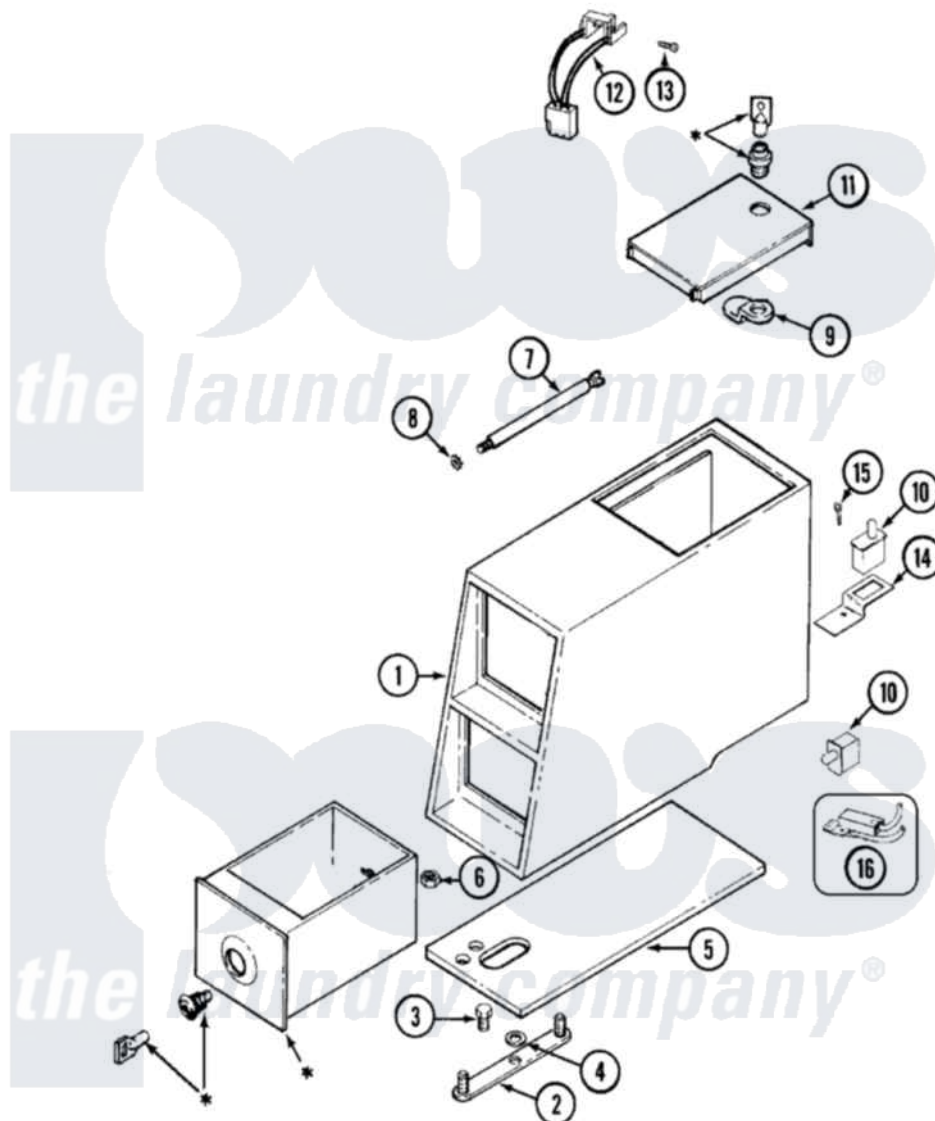

# Maytag MDG16PDBGW 03 - CONTROL CENTER

\* CONTACT YOUR COMMERCIAL LAUNDRY DISTRIBUTOR

Maytag [Residential Maytag MDG16PDBGW Dryer Parts](#) Parts Diagram 03 - CONTROL CENTER  
 Click on the part number to view part

Item	Original Part Number	Replaced By	Status	Part Description
1	<a href="#">22002480</a>			Vault, Coin PD Coin Drop Supplied By Dist.
"	<a href="#">22001069</a>			Screw, Vault To Control Cover
2	22001810		Not Available	STRAP, MOUNTING
3	22001996	<a href="#">3370225</a>		Screw
4	<a href="#">910309</a>			Washer, Mounting Strap
5	<a href="#">22002072</a>			Gasket, Control Center
6	Y052740	<a href="#">62739</a>		Nut, Lock
7	<a href="#">213035</a>			Bolt, Locking
8	<a href="#">910181</a>			Lockwasher, Terminal Block
9	<a href="#">22003348</a>			Cam, Locking
10	<a href="#">22002536</a>			Switch, Sensor
11	22001910	<a href="#">22003679</a>		Timer Access Door Assembly
12	<a href="#">22001965</a>			Optic Switch Assembly
13	<a href="#">314665</a>			Screw, Switch Assembly
14	<a href="#">22001404</a>			Bracket, Service Switch
15	212276	<a href="#">W10116760</a>		Screw