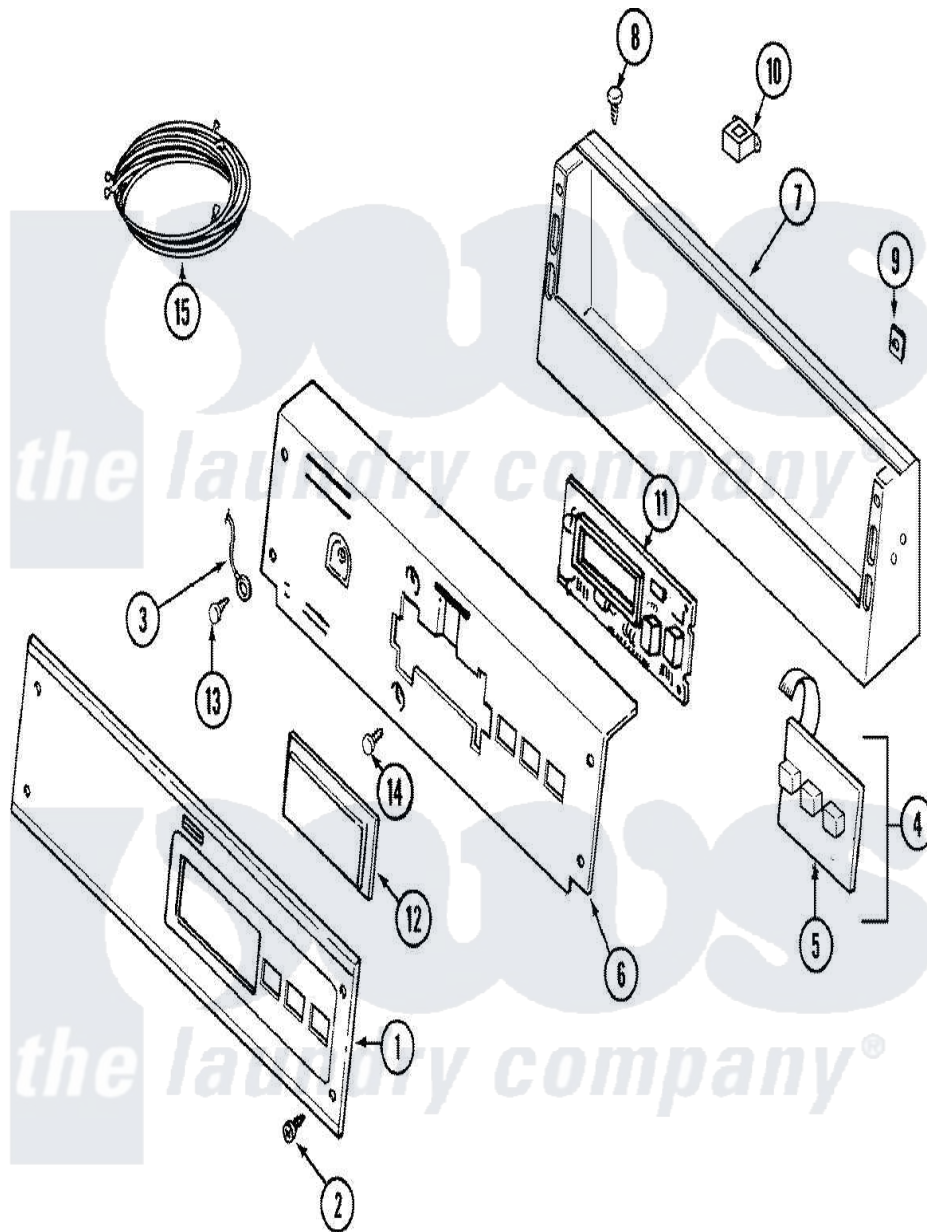

# Maytag MDG16PDBGW 04 - CONTROL PANEL

Maytag [Residential Maytag MDG16PDBGW Dryer Parts](#) Parts Diagram 04 - CONTROL PANEL  
 Click on the part number to view part

Item	Original Part Number	Replaced By	Status	Part Description
1	33001784	<a href="#">33002941</a>		Facia - Pd/Ps
2	<a href="#">215506</a>			Screw, Control Panel Overlay
3	<a href="#">205810</a>			Wire, Ground
4	<a href="#">33002165</a>			Backup Plate W/Switch Assembly
"	215527	<a href="#">W10140652</a>		Screw, 6-20 X 1/2
5	215517	<a href="#">W10131113</a>		Push Button
6	<a href="#">33002519</a>			Bracket, Back
"	<a href="#">22002954</a>			Deflector, Water
7	<a href="#">22003089</a>			Console
8	22001996	<a href="#">3370225</a>		Screw
9	<a href="#">215003</a>			Fastener, Panel And Bracket
10	<a href="#">211251</a>			Screw, Transformer
"	<a href="#">22001419</a>			Nut, Transformer
"	<a href="#">22002139</a>			Transformer
11	<a href="#">912077</a>			Locknut, Reader Harness
"	<a href="#">33001204</a>			Stand-Off, Control Board

"	33002358	<a href="#">W10130081</a>	Control Board
12	22001962	<a href="#">W10131114</a>	Cover, Display
13	<a href="#">211252</a>		Screw, Ground Wire
14	<a href="#">215526</a>		Screw, Circuit Board
15	<a href="#">33001973</a>		Wire Harness, Main