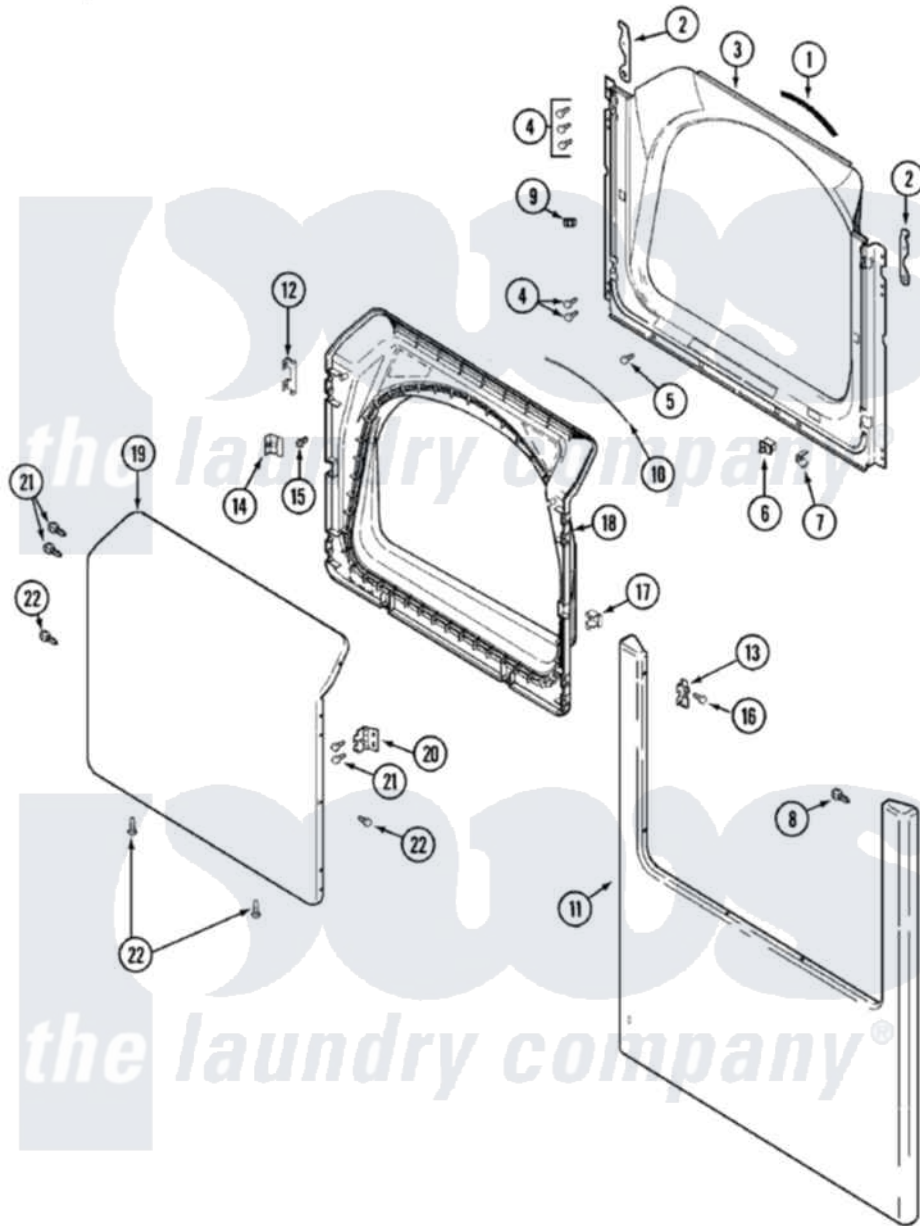

Maytag MDG16PDBGW 05 - DOOR

Maytag [Residential Maytag MDG16PDBGW Dryer Parts](#) Parts Diagram 05 - DOOR
 Click on the part number to view part

Item	Original Part Number	Replaced By	Status	Part Description
1	33001767			Seal, Shroud
2	22002247	33002597		Hook, Security
3	33001954			Shroud
4	22001995			Screw Note: Screw, Tumbler Front And Shroud
5	33001768			Screw, Shroud Note: Screw, Shroud And Outlet Duct
6	33002166			Switch, Door
7	33001760			Bracket, Hinge
8	22002243			Screw, Front Panel And Hinge
"	22002244			Clip, Grounding
9	Y304578	LA-1003		Door Catch Kit
10	33002094			Seal, Door
11	22002239			Clip, Front Panel
"	33001901			Panel, Front
12	22002038			Clip, Door
13	33001764			Cover, Hinge Hole

14	33001793		Bracket, Strike
15	33001761		Strike, Door
16	33001846		Screw, Hinge Hole Cover
17	33001763		Plug, Inner Door
18	33001899		Door, Inner
19	33001904		Door, Outer
20	33001759		Hinge, Door
21	22002062	98006631	Screw
22	22002063		Screw No.8-18AB Wafer Head