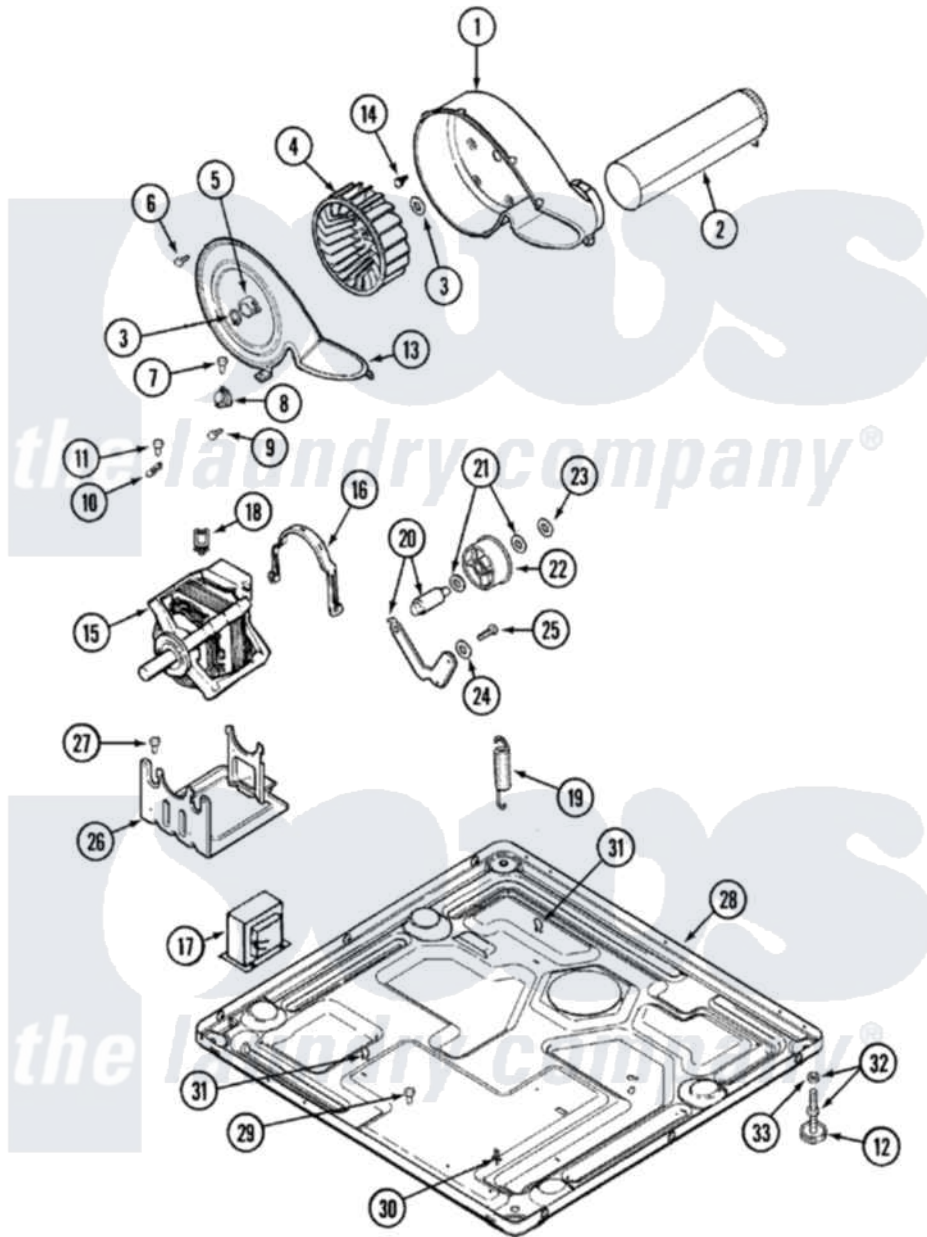

Maytag MDG16PDBGW 07 - MOTOR DRIVE

Maytag Residential Maytag MDG16PDBGW Dryer Parts Parts Diagram 07 - MOTOR DRIVE
 Click on the part number to view part

Item	Original Part Number	Replaced By	Status	Part Description
1	33001789			Housing, Blower
2	22001995			Screw Note: Screw, Tumbler Front And Shroud
"	33001800			Duct Assembly, Exhaust
3	410233	9703438		Ring-Retrn
4	33002797			Wheel, Blower
"	33001790			Wheel, Blower
5	312967			Clamp, Blower Housing
6	33001855	33002917		Screw, No.10-16
7	Y313561			Screw----NA
8	303392			Thermostat, Cycling
"	33303391			Thermostat, Cycling
9	22001996	3370225		Screw
10	33001762			Fuse, Thermal
11	314848	W10116760		Screw
12	Y314137			Foot, Rubber
13	33002711			Cover, Blower Housing

14	314818	1163839	Screw
15	33002479	W10197708	Motor-Drve
"	33002796	W10197708	Motor-Drve
16	33002221	Y015825	Clip, Motor To Motor Support
17	33001948		Transformer Lower
"	211294	90767	Screw, 8A X 3/8 HeX Washer Head Tapping
"	Y313559		Screw
18	Y310376		Clip, Door Switch Harness
19	33002460	33002459	Assembly, Spring And Plug
"	33002461		Plug For Spring
"	33002459		Assembly, Spring And Plug
"	33001754	33002459	Assembly, Spring And Plug
20	33001840	6-3705180	Idler Arm
21	Y312527		Washer, Idler Shaft
22	33001783	6-3700340	BearIng- I
23	312958	354987	Ring, Retaining
24	315772		Sleeve, Idler Arm
25	Y014874		Screw, Idler Arm And Sleeve
26	33002466	33002817	Motor Support, Offset
"	33001752	33002817	Motor Support, Offset
"	Y313561		Screw----NA
27	Y313561		Screw----NA
28	33001845	Not Available	BASE
"	33002465	Not Available	BASE, (LWR)----NA
"	33002622		Base,
29	22001078	3177991	Screw
30	315471	22003298	Retainer, Wire
31	410490		Spring, Retainer Wire Harness
32	Y305086		Adjustable Leg And Nut
33	Y052740	62739	Nut, Lock