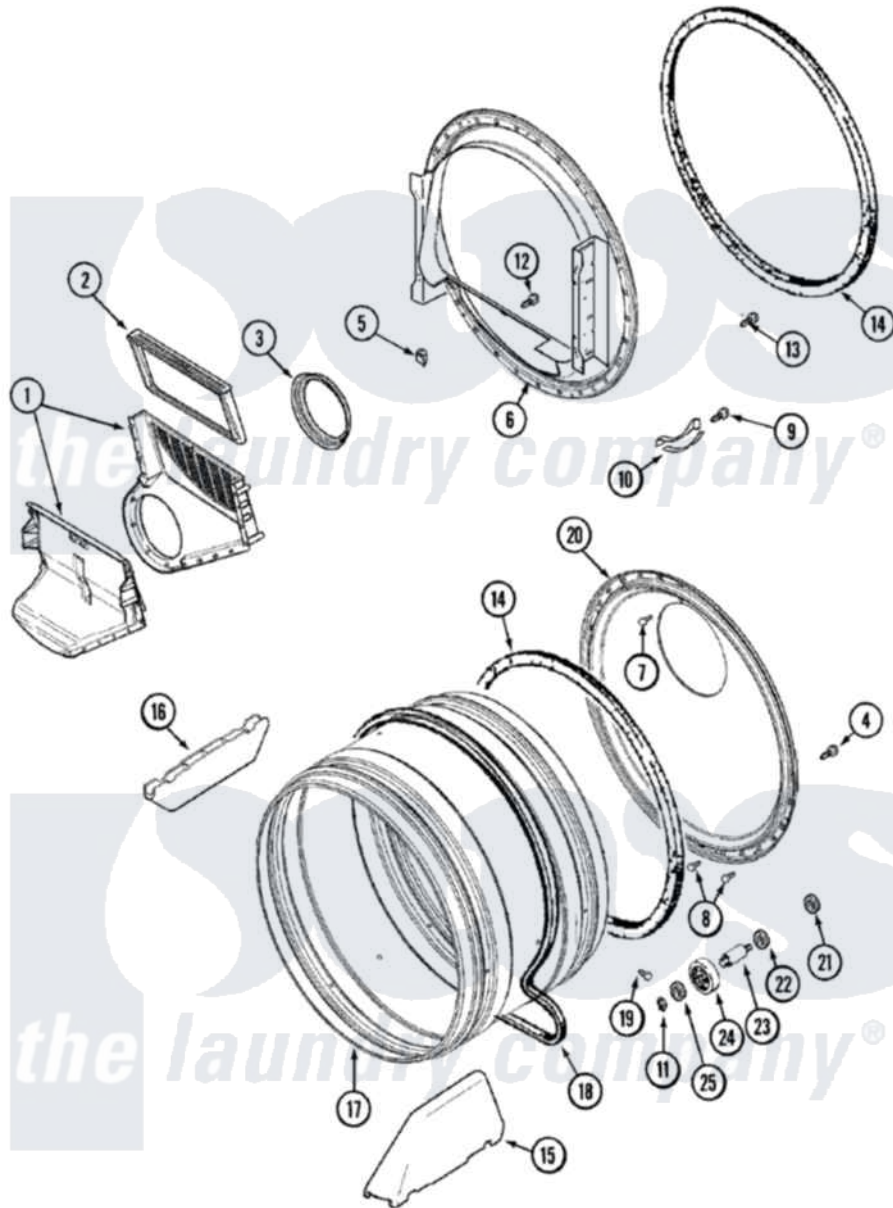

# Maytag MDG16PDBGW 09 - TUMBLER

Maytag [Residential Maytag MDG16PDBGW Dryer Parts](#) Parts Diagram 09 - TUMBLER  
 Click on the part number to view part

Item	Original Part Number	Replaced By	Status	Part Description
1	<a href="#">33001799</a>			Outlet Duct Assembly Note: Outlet Duct Assembly
2	33001804	<a href="#">33002790</a>		Lint Filter
3	<a href="#">33002560</a>			Seal, Blower
4	<a href="#">33002190</a>			SCrew, C BraCe, BraCket, Cabinet
5	<a href="#">Y310376</a>			Clip, Door Switch Harness
6	<a href="#">33001802</a>			Front, Tumbler
7	<a href="#">210932</a>			Screw, No.8 X 9/16 Ctsk Note: Screw, Inlet Duct
8	22001996	<a href="#">3370225</a>		Screw
9	<a href="#">210720</a>			Rivet, Bearing To Tumbler Frnt
10	<a href="#">306508</a>			Tumbler Bearing Kit ---W
11	410233	<a href="#">9703438</a>		Ring-Retrn
12	312311	<a href="#">312311MAY</a>		Screw
13	33001855	<a href="#">33002917</a>		Screw, No.10-16
14	<a href="#">33001807</a>			Seal, Tumbler

15	33001756	<a href="#">33002032</a>	Baffle
16	<a href="#">33001755</a>		Baffle
17	<a href="#">33001889</a>		Tumbler
18	<a href="#">33002535</a>		V-Belt
19	33001788	<a href="#">33002973</a>	Screw, No.9-15 X 1.00 Hx WS
20	<a href="#">33001801</a>		Back, Tumbler
21	<a href="#">33001443</a>		Nut, Hex
22	Y313347	<a href="#">312535</a>	Washer, Vault Mounting Brk.
23	Y312948	<a href="#">6-3129480</a>	Shaft- Tumbler
24	Y303373	<a href="#">12001541</a>	Drum Roller/Washer Assembly--W
25	<a href="#">312535</a>		Washer, Vault Mounting Brk.