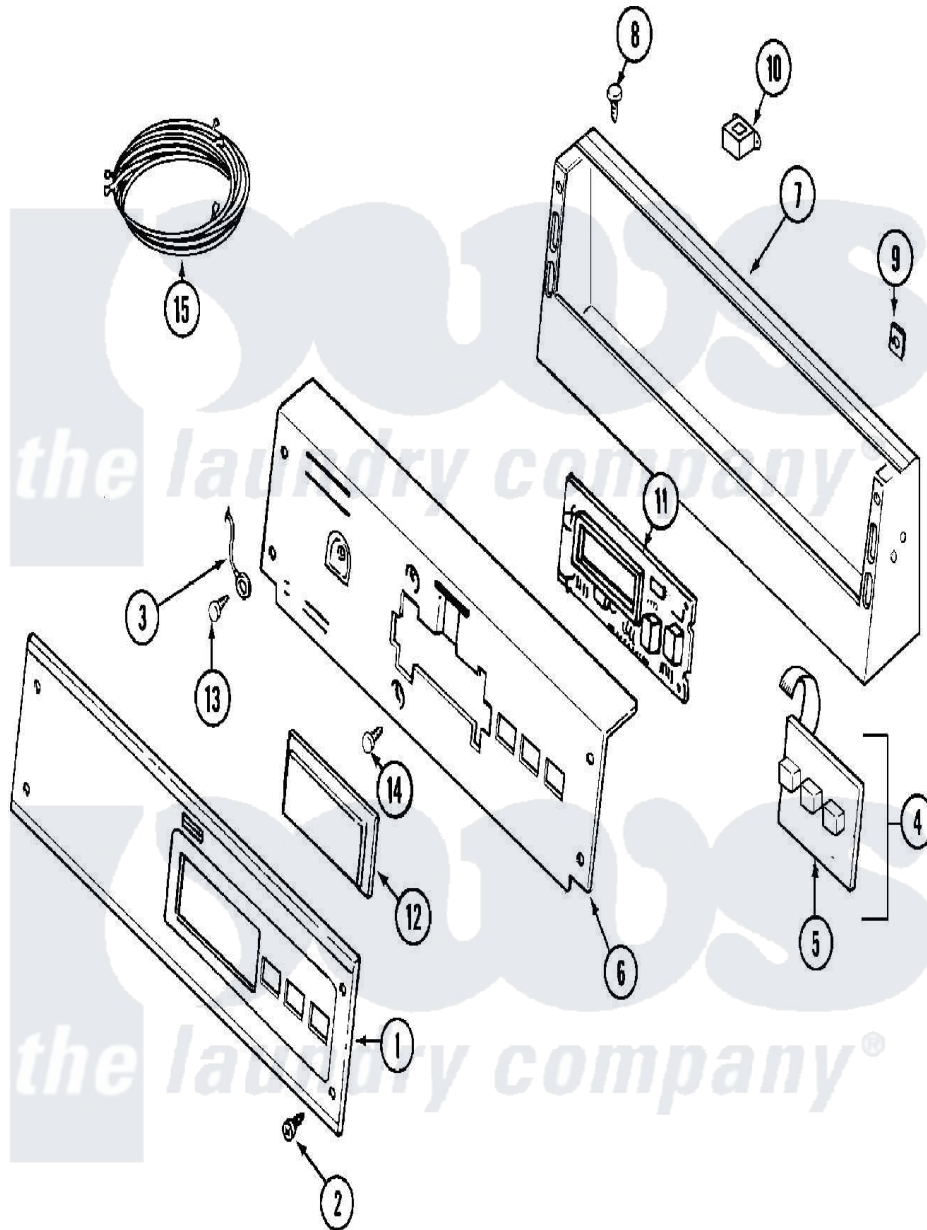

Maytag MDG16PDBGW (BOM MDG16PDBGW) 01 - CONTROL PANEL

Maytag [Residential Maytag MDG16PDBGW \(BOM MDG16PDBGW\) Dryer Parts](#) Parts Diagram 01 - CONTROL PANEL
 Click on the part number to view part

Item	Original Part Number	Replaced By	Status	Part Description
001	33001784	33002941		Facia - Pd/Ps
002	215506			Screw, Control Panel Overlay
003	205810			Wire, Ground
004	215527	W10140652		Screw, 6-20 X 1/2
"	33002165			Backup Plate W/Switch Assembly
005	215517	W10131113		Push Button
006	22002954			Deflector, Water
"	33002519			Bracket, Back
007	22003089			Console
008	22001996	3370225		Screw
009	215003			Fastener, Panel And Bracket
010	211251			Screw, Transformer
"	22001419			Nut, Transformer
"	22002139			Transformer
011	33001204			Stand-Off, Ccontrol Board
"	33002358	W10130081		Control Board

"	912077		Locknut, Reader Harness
012	22001962	W10131114	Cover, Display
013	211252		Screw, Ground Wire
014	215526		Screw, Circuit Board
015	33001973		Wire Harness, Main