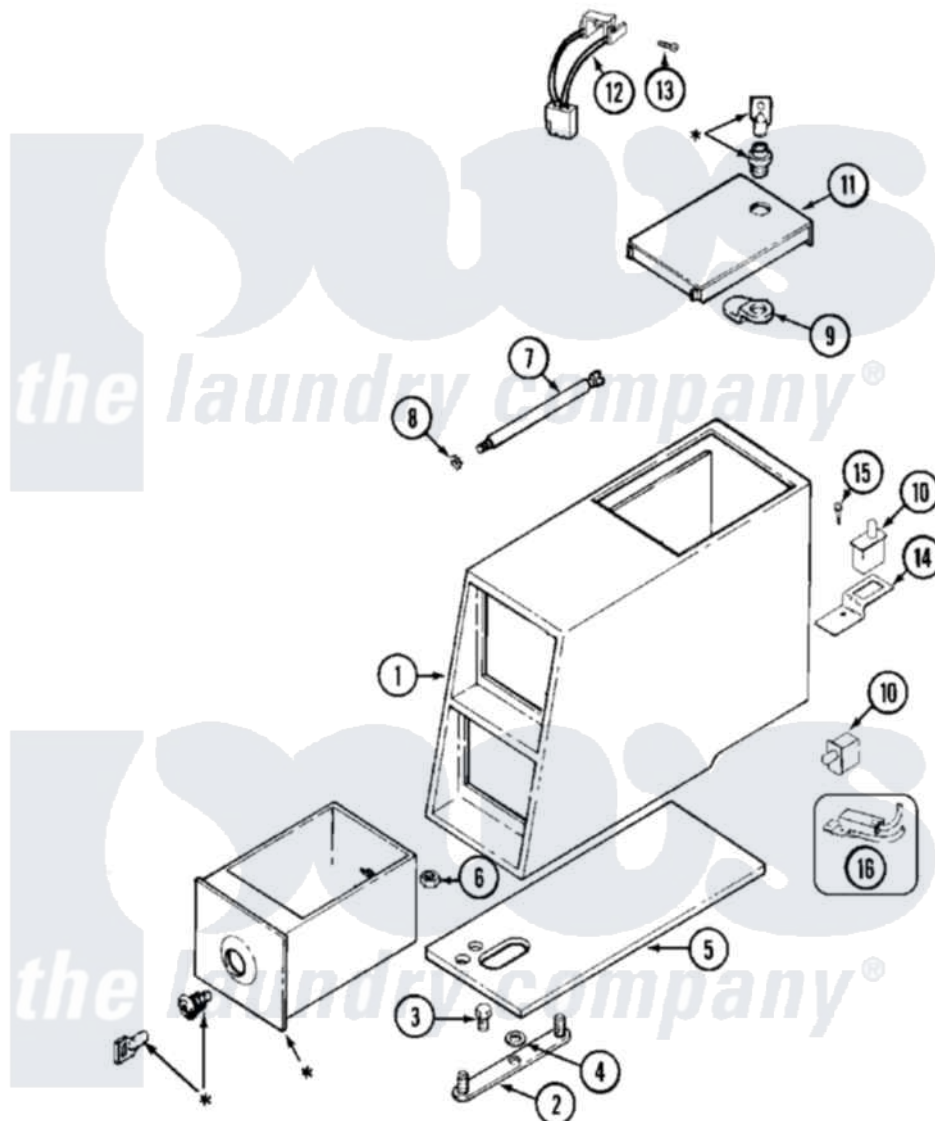

# Maytag MDG16PDBGW (BOM MDG16PDBGW) 02 - CONTROL CENTER

\* CONTACT YOUR COMMERCIAL LAUNDRY DISTRIBUTOR

Maytag [Residential Maytag MDG16PDBGW \(BOM MDG16PDBGW\) Dryer Parts](#) Parts Diagram 02 - CONTROL CENTER  
 Click on the part number to view part

Item	Original Part Number	Replaced By	Status	Part Description
001	<a href="#">22001069</a>			Screw, Vault To Control Cover
"	<a href="#">22002480</a>			Vault, Coin PD Coin Drop Supplied By Dist.
002	22001810		Not Available	STRAP, MOUNTING
003	22001996	<a href="#">3370225</a>		Screw
004	<a href="#">910309</a>			Washer, Mounting Strap
005	<a href="#">22002072</a>			Gasket, Control Center
006	Y052740	<a href="#">62739</a>		Nut, Lock
007	<a href="#">213035</a>			Bolt, Locking
008	<a href="#">910181</a>			Lockwasher, Terminal Block
009	<a href="#">22003348</a>			Cam, Locking
010	<a href="#">22002536</a>			Switch, Sensor
011	22001910	<a href="#">22003679</a>		Timer Access Door Assembly
012	<a href="#">22001965</a>			Optic Switch Assembly
013	<a href="#">314665</a>			Screw, Switch Assembly
014	<a href="#">22001404</a>			Bracket, Service Switch
015	212276	<a href="#">W10116760</a>		Screw