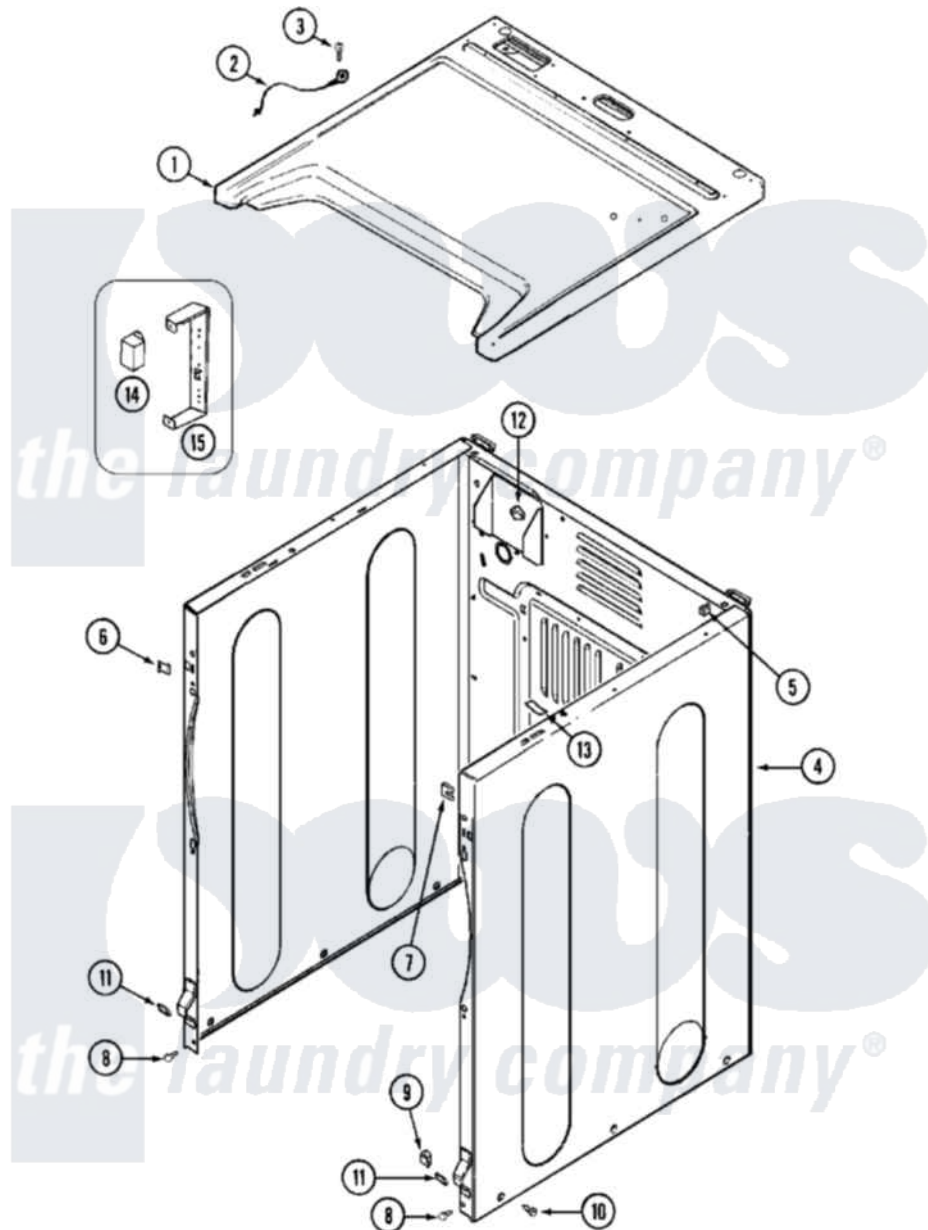

Maytag MDG16PDBGW (BOM MDG16PDBGW) 03 - CABINET-FRONT

Maytag [Residential Maytag MDG16PDBGW \(BOM MDG16PDBGW\) Dryer Parts](#) Parts Diagram 03 - CABINET-FRONT
 Click on the part number to view part

Item	Original Part Number	Replaced By	Status	Part Description
001	33002633			Cover, Top
002	22001959			Wire, Ground
003	210186	3370225		Screw
004	NLA		Not Available	CABINET ASSY (WHT-AS PK)
005	310933	33002194		Nut, Speed
006	22002049			Clip Note: Clip, Front Panel
007	213280	204439		Screw And Fstner Assembly
008	22001995			Screw Note: Screw, Tumbler Front And Shroud
009	22003298			Retainer, Wire
010	213007			Xfor Cabinet See Cabinet, Back
011	22002239			Clip, Front Panel
012	Y310376			Clip, Door Switch Harness
013	33001836			Strap, Top Cover Support
014	206824	W10133335		Relay, Motor