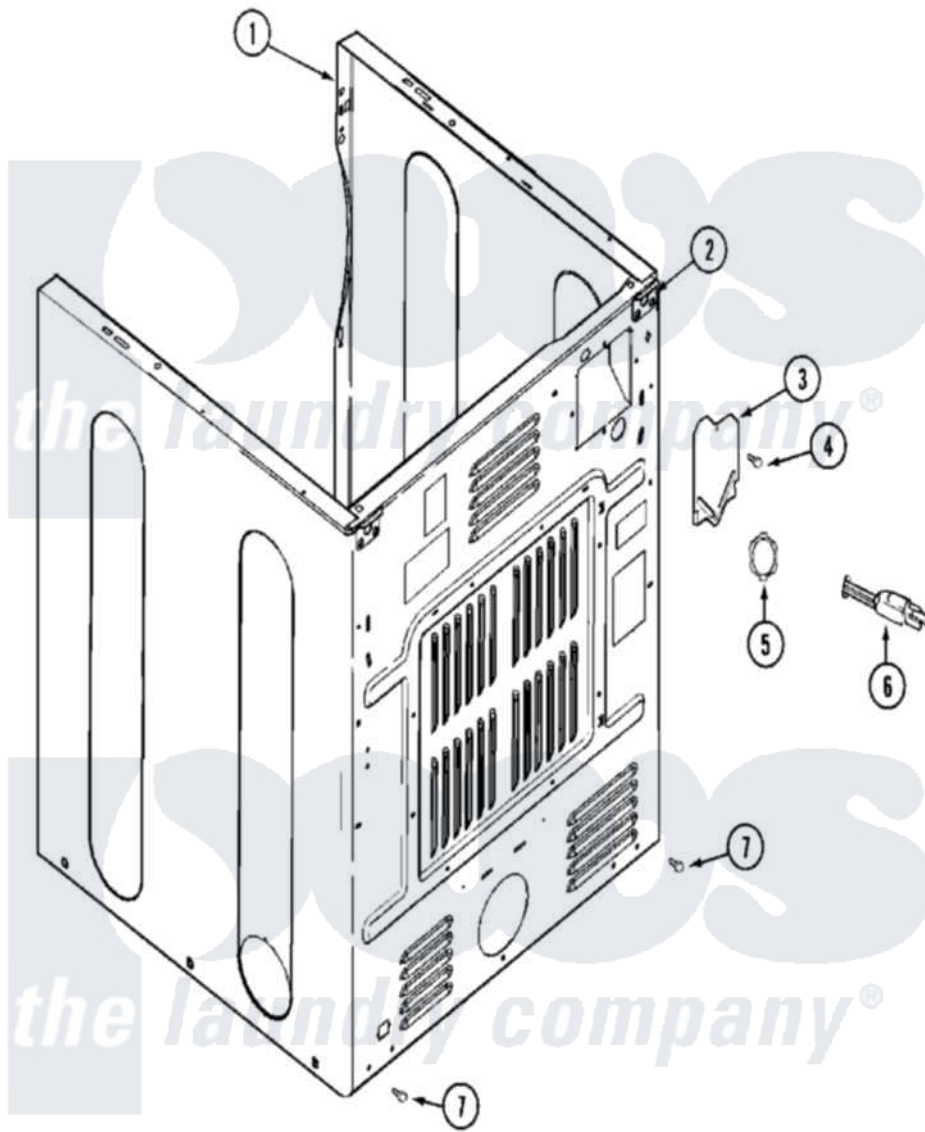

Maytag MDG16PDBGW (BOM MDG16PDBGW) 05 - CABINET-REAR

Maytag Residential Maytag MDG16PDBGW (BOM MDG16PDBGW) Dryer Parts Diagram 05 - CABINET-REAR
 Click on the part number to view part

Item	Original Part Number	Replaced By	Status	Part Description
001	NLA		Not Available	CABINET ASSY (WHT-AS PK)
002	22001995			Screw Note: Screw, Tumbler Front And Shroud
"	22003367	22004095		Hinge, Plastic
003	33001795			Cover, Terminal Block
004	22001995			Screw Note: Screw, Tumbler Front And Shroud
"	Y912873			Screw, Terminal Block Bracket
005	216183			Grommet, Cord Export
006	22003540			Cord, Power
"	22003541	22004404		Cord Adapter
007	22001995			Screw Note: Screw, Tumbler Front And Shroud