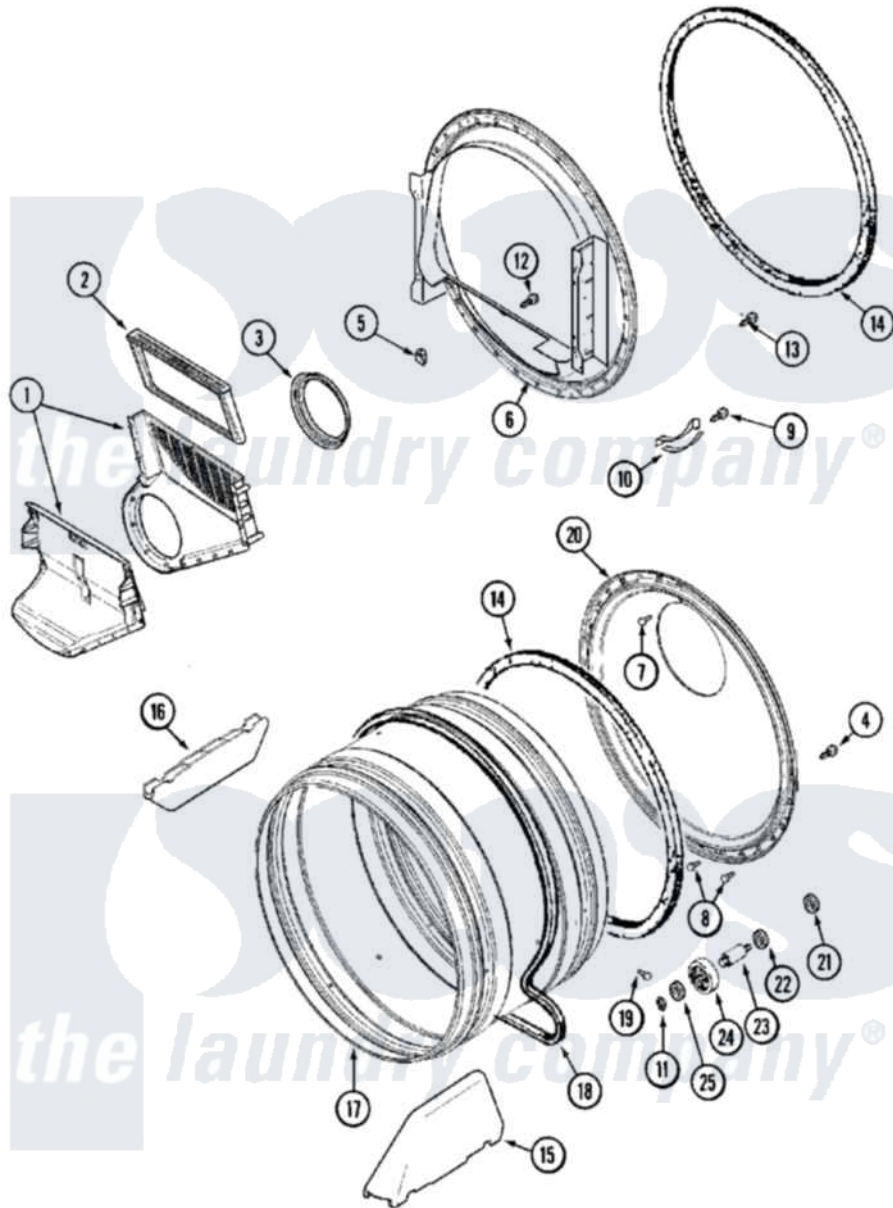

Maytag MDG16PDBGW (BOM MDG16PDBGW) 06 - TUMBLER

Maytag [Residential Maytag MDG16PDBGW \(BOM MDG16PDBGW\) Dryer Parts](#) Parts Diagram 06 - TUMBLER
 Click on the part number to view part

Item	Original Part Number	Replaced By	Status	Part Description
001	33001799			Outlet Duct Assembly Note: Outlet Duct Assembly
002	33001804	33002790		Lint Filter
003	33002560			Seal, Blower
004	33002190			SCrew, C BraCe, BraCket, Cabinet
005	Y310376			Clip, Door Switch Harness
006	33001802			Front, Tumbler
007	210932			Screw, No.8 X 9/16 Ctsk Note: Screw, Inlet Duct
008	22001996	3370225		Screw
009	210720			Rivet, Bearing To Tumbler Frnt
010	306508			Tumbler Bearing Kit ---W
011	410233	9703438		Ring-Retrn
012	NLA		Not Available	SCREW, OUTLET DUCT (PHILLIPS)
013	33001855	33002917		Screw, No.10-16
014	33001807			Seal, Tumbler

015	33001756	33002032	Baffle
016	33001755		Baffle
017	33001889		Tumbler
018	33002535		V-Belt
019	33001788	33002973	Screw, No.9-15 X 1.00 Hx WS
020	33001801		Back, Tumbler
021	33001443		Nut, Hex
022	Y313347	312535	Washer, Vault Mounting Brk.
023	Y312948	6-3129480	Shaft- Tumbler
024	Y303373	12001541	Drum Roller/Washer Assembly--W
025	312535		Washer, Vault Mounting Brk.