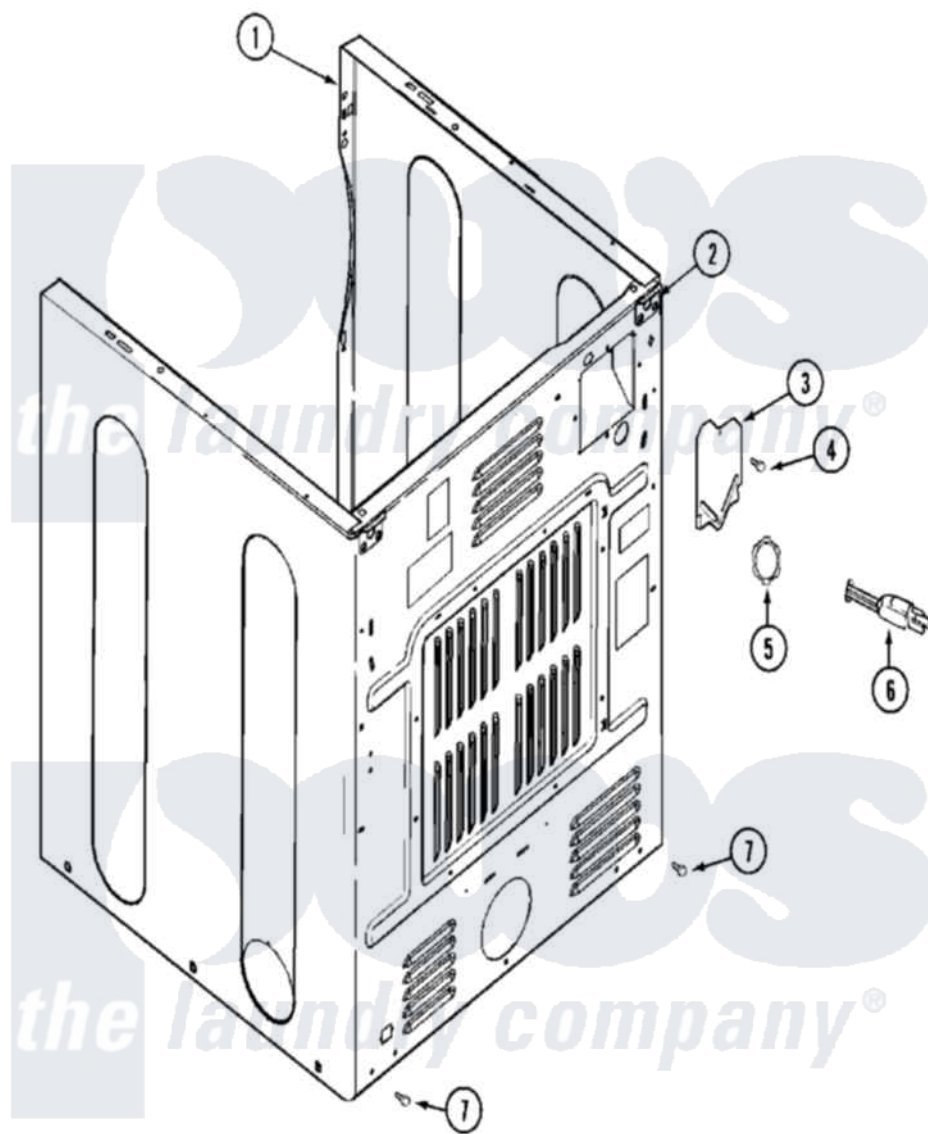

Maytag MDG16PDCXQ 05 - CABINET-REAR

Maytag Residential Maytag MDG16PDCXQ Dryer Parts Parts Diagram 05 - CABINET-REAR
 Click on the part number to view part

Item	Original Part Number	Replaced By	Status	Part Description
001	NLA		Not Available	CABINET (WHT)
002	22001995			Screw Note: Screw, Tumbler Front And Shroud
"	22003367	22004095		Hinge, Plastic
"	NLA		Not Available	BRACKET, CABINET HINGE
003	33001795			Cover, Terminal Block
004	22001995			Screw Note: Screw, Tumbler Front And Shroud
005	33001425			Locknut, Eared For Canadian
006	208784	22003062		Cord, Power
007	22001995			Screw Note: Screw, Tumbler Front And Shroud