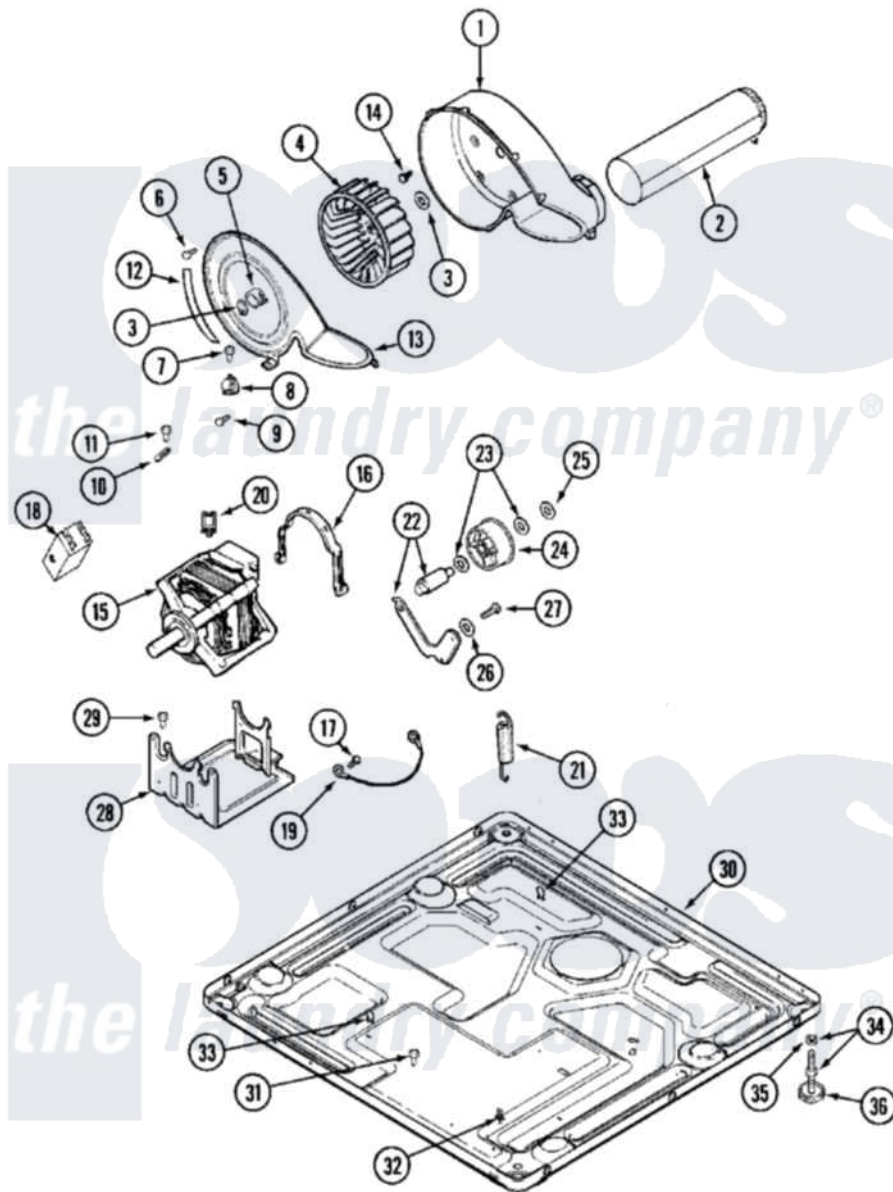

# Maytag MDG16PDCXW 08 - MOTOR DRIVE

Maytag Residential Maytag MDG16PDCXW Dryer Parts Parts Diagram 08 - MOTOR DRIVE  
 Click on the part number to view part

Item	Original Part Number	Replaced By	Status	Part Description
001	<a href="#">33001789</a>			Housing, Blower
002	<a href="#">22001995</a>			Screw Note: Screw, Tumbler Front And Shroud
"	<a href="#">33001800</a>			Duct Assembly, Exhaust
003	410233	<a href="#">9703438</a>		Ring-Retrn
004	<a href="#">33001790</a>			Wheel, Blower
"	<a href="#">33002797</a>			Wheel, Blower
005	<a href="#">312967</a>			Clamp, Blower Housing
006	33001855	<a href="#">33002917</a>		Screw, No.10-16
007	<a href="#">Y313561</a>			Screw----NA
008	<a href="#">303392</a>			Thermostat, Cycling
"	<a href="#">33303391</a>			Thermostat, Cycling
009	22001996	<a href="#">3370225</a>		Screw
010	<a href="#">33001762</a>			Fuse, Thermal
011	NLA		Not Available	SCREW, THERMAL CUT-OFF
012	NLA		Not Available	SEAL, BLOWER COVER
013	33001796	<a href="#">33002711</a>		Cover, Blower Housing