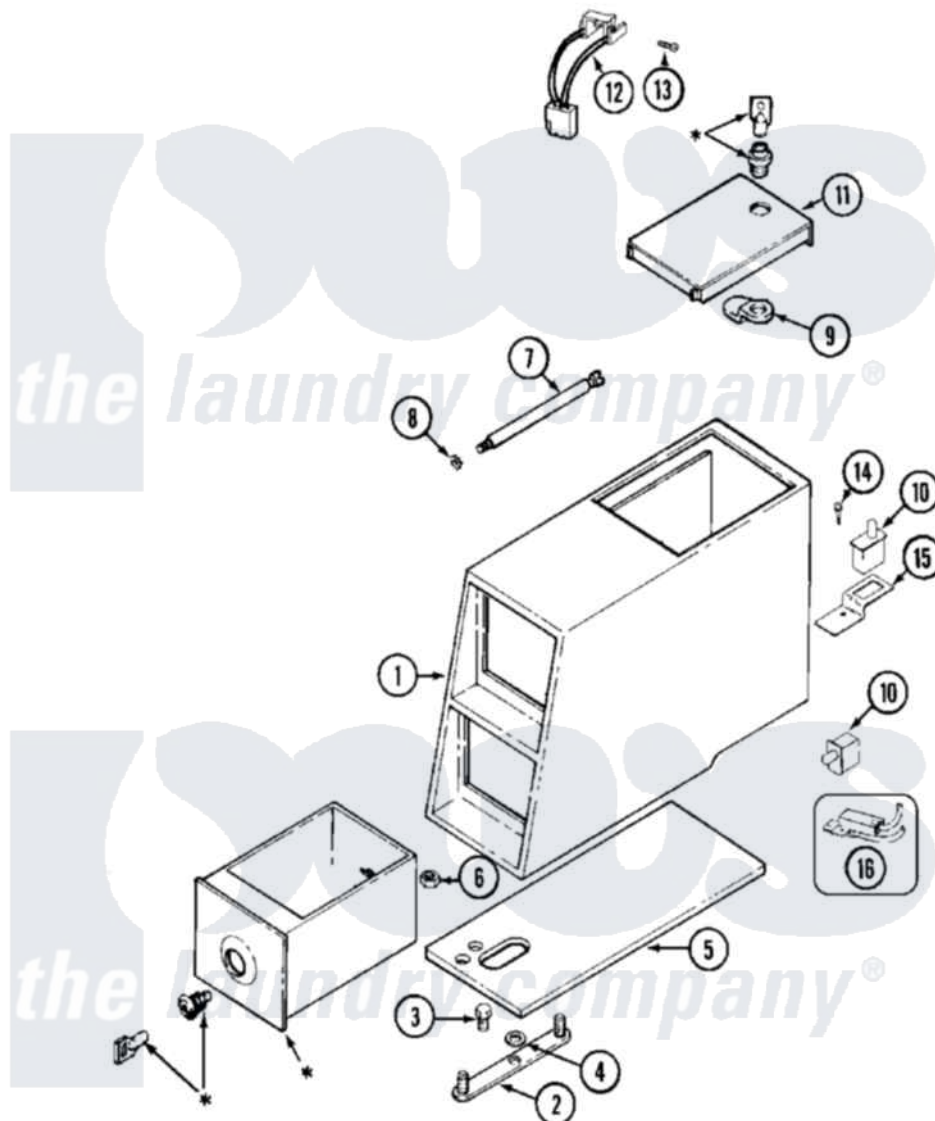

Maytag MDG16PDDGW 02 - CONTROL CENTER

* CONTACT YOUR COMMERCIAL LAUNDRY DISTRIBUTOR

Maytag [Residential Maytag MDG16PDDGW Dryer Parts](#) Parts Diagram 02 - CONTROL CENTER

[Click on the part number to view part](#)

Item	Original Part Number	Replaced By	Status	Part Description
001	22001069			Screw, Vault To Control Cover
"	22002480			Vault, Coin PD Coin Drop Supplied By Dist.
002	22001810		Not Available	STRAP, MOUNTING
003	22002925	3370225		Screw
004	910309			Washer, Mounting Strap
005	22002072			Gasket, Control Center
006	Y052740	62739		Nut, Lock
007	213035			Bolt, Locking
008	910181			Lockwasher, Terminal Block
009	22003348			Cam, Locking
010	22002536			Switch, Sensor
011	22003679			Timer Access Door Assembly
012	22001965			Optic Switch Assembly
013	314665			Screw, Switch Assembly
014	212276	W10116760		Screw
015	22001404			Bracket, Service Switch