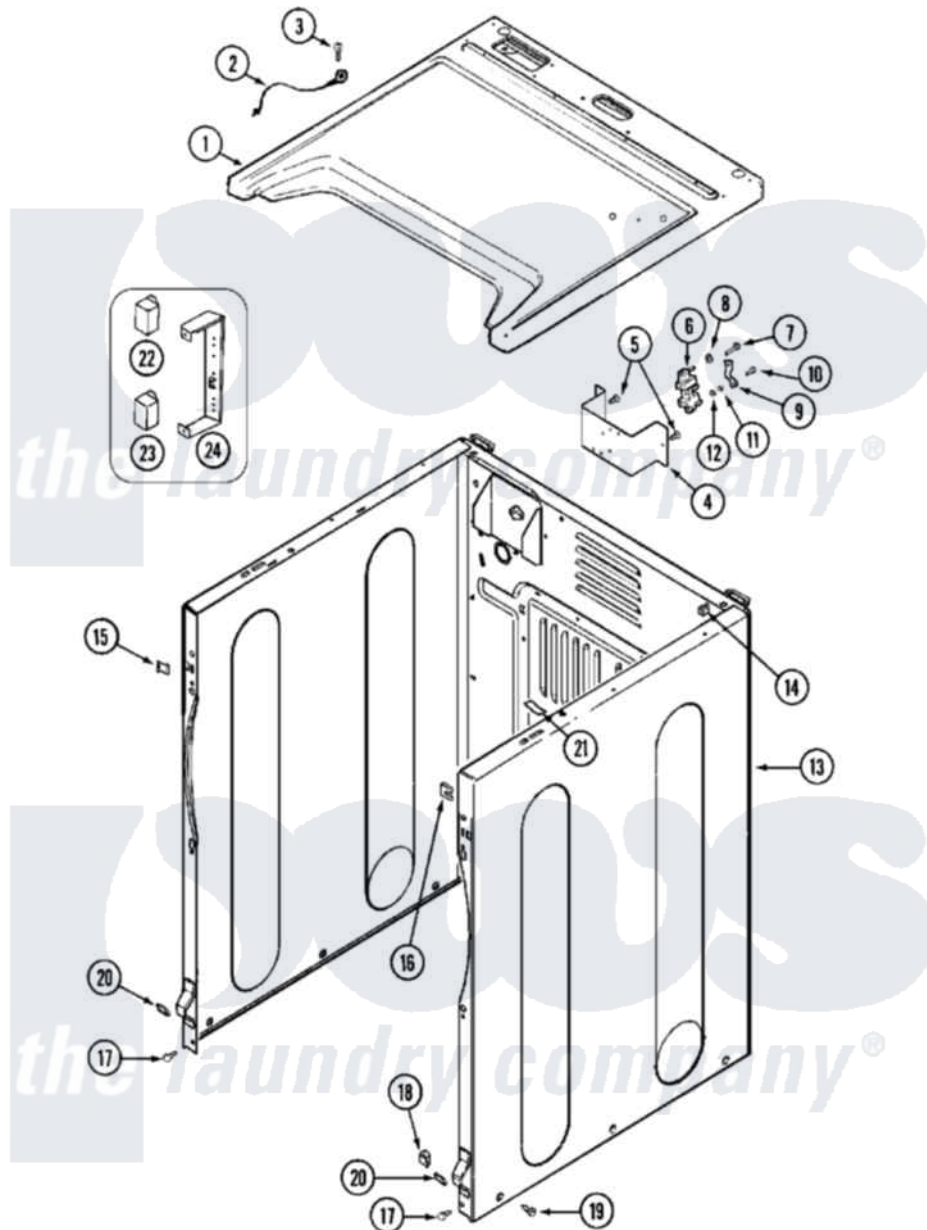

Maytag MDG16PDDGW 03 - CABINET-FRONT

Maytag [Residential Maytag MDG16PDDGW Dryer Parts](#) Parts Diagram 03 - CABINET-FRONT
 Click on the part number to view part

| Item | Original Part Number | Replaced By | Status | Part Description |
|------|--------------------------|---------------------------|---------------|---|
| 001 | 33002633 | | | Cover, Top |
| 002 | 22001959 | | | Wire, Ground |
| 003 | 210186 | 3370225 | | Screw |
| 004 | NLA | | Not Available | BRACKET, TERMINAL BLOCK---NA |
| 005 | 22001995 | | | Screw Note: Screw, Tumbler Front And Shroud |
| 006 | 33001244 | | | Block, Terminal |
| " | 33002106 | | | Shield, Terminal Block |
| 007 | Y312209 | W10001200 | | Screw |
| 008 | Y311270 | | | Washer, Terminal Block |
| 009 | Y312184 | | | Strap, Grounding |
| 010 | 33002633 | | | Cover, Top |
| 011 | 311484 | 112432 | | Nut |
| 012 | 311093 | | | Washer, Terminal Connection |
| 013 | NLA | | Not Available | CABINET ASSY (WHT-AS PK) |

| | | | |
|-----|--------------------------|---------------------------|---|
| 014 | 310933 | 33002194 | Nut, Speed |
| 015 | 22002049 | | Clip Note: Clip, Front Panel |
| 016 | 213280 | 204439 | Screw And Fstner Assembly |
| 017 | 22001995 | | Screw Note: Screw, Tumbler Front And Shroud |
| 018 | Y310376 | | Clip, Door Switch Harness |
| 019 | 22003409 | 213007 | Xfor Cabinet See Cabinet, Back |
| 020 | 22002239 | | Clip, Front Panel |
| 021 | 33001836 | | Strap, Top Cover Support |
| 022 | 206824 | W10133335 | Relay, Motor |
| 023 | 306199 | | Relay, Heater |
| " | 33002969 | W10133335 | Relay, Motor |
| " | Y251119 | 3177991 | Screw |
| 024 | 211294 | 90767 | Screw, 8A X 3/8 HeX Washer Head Tapping |
| " | 314627 | | Bracket, Relays |