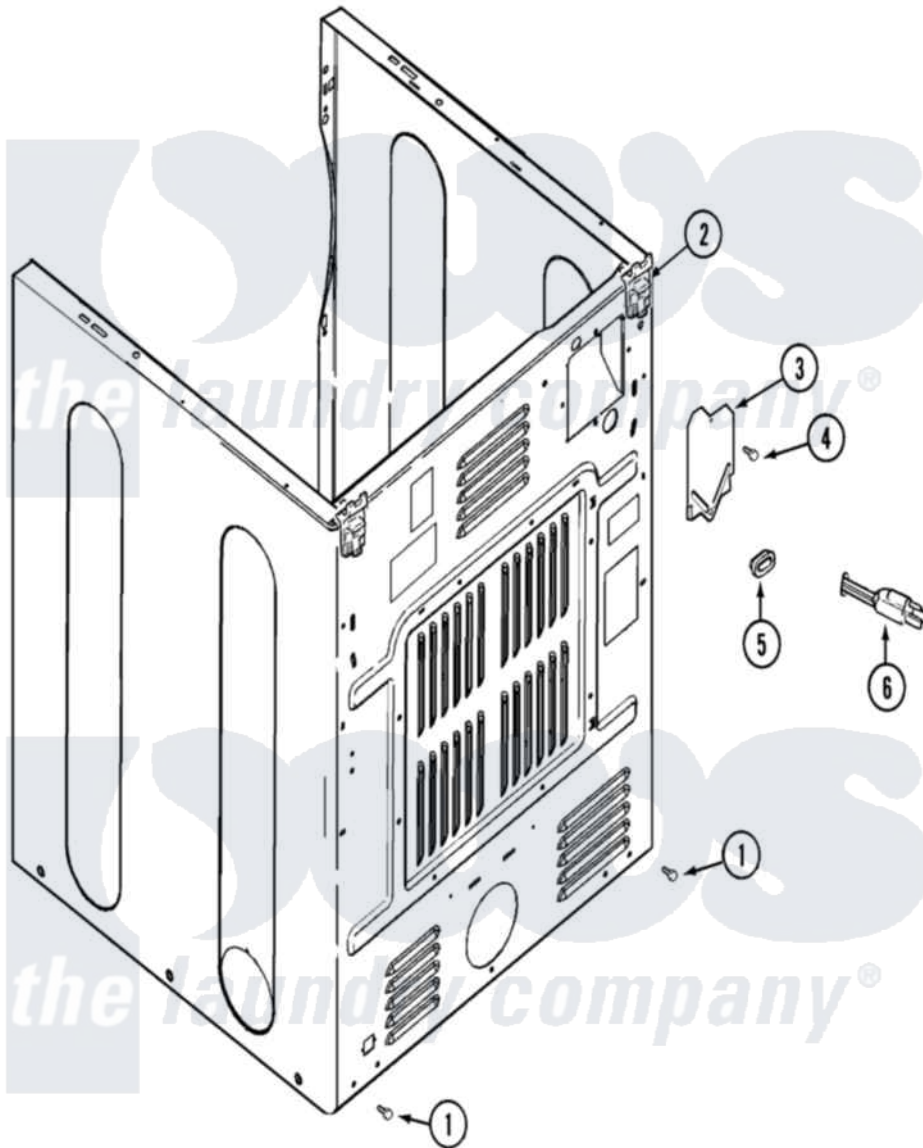

Maytag MDG16PDDGW 05 - CABINET-REAR

Maytag Residential Maytag MDG16PDDGW Dryer Parts Parts Diagram 05 - CABINET-REAR
 Click on the part number to view part

Item	Original Part Number	Replaced By	Status	Part Description
001	22001995			Screw Note: Screw, Tumbler Front And Shroud
002	22001995			Screw Note: Screw, Tumbler Front And Shroud
"	22004095			Hinge, Plastic
003	33001795			Cover, Terminal Block
004	22001995			Screw Note: Screw, Tumbler Front And Shroud
005	216183			Grommet, Cord Export
"	33002157			Grommet
006	22003540			Cord, Power
"	22003705		Not Available	ADAPTER, CORD EXPORT
"	22004502			Clamp, Power Cord
"	33002258			Clamp, Power Cord
"	33002260			Nut, Power Cord Clamp