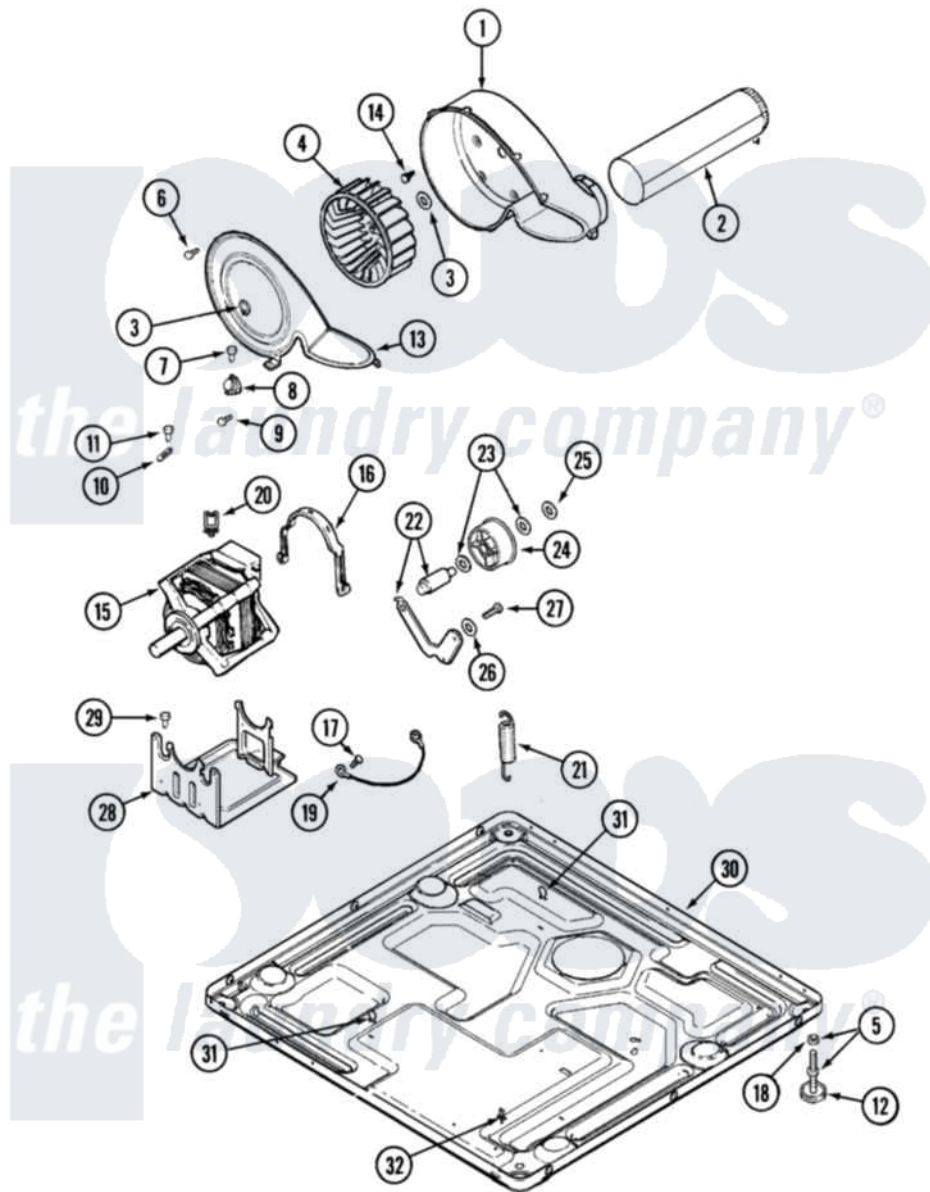

Maytag MDG16PDDGW 08 - MOTOR DRIVE & BASE

Maytag [Residential Maytag MDG16PDDGW Dryer Parts](#) Parts Diagram 08 - MOTOR DRIVE & BASE
 Click on the part number to view part

Item	Original Part Number	Replaced By	Status	Part Description
001	33001789			Housing, Blower
002	22001995			Screw Note: Screw, Tumbler Front And Shroud
"	33001800			Duct Assembly, Exhaust
003	410233	9703438		Ring-Retrn
004	33001790			Wheel, Blower
005	Y305086			Adjustable Leg And Nut
006	33001855	33002917		Screw, No.10-16
007	Y313561			Screw---NA
008	303392			Thermostat, Cycling
"	Y303391	33303391		Thermostat, Cycling
009	22001996	3370225		Screw
010	33001762			Fuse, Thermal
011	NLA		Not Available	SCREW, THERMAL CUT-OFF
012	Y314137			Foot, Rubber
013	33001837			Cover, Thermostat
"	33002711			Cover, Blower Housing

014	314818	1163839	Screw
015	33002796	W10197708	Motor-Drve
016	33002221	Y015825	Clip, Motor To Motor Support
017	910343	488234	Screw 8-32 X 1/4
018	Y052740	62739	Nut, Lock
019	901220		Ground Wire
020	Y310376		Clip, Door Switch Harness
021	33002460	33002459	Assembly, Spring And Plug
"	33002461		Plug For Spring
022	33001840	6-3705180	Idler Arm
023	Y312527		Washer, Idler Shaft
024	33001783	6-3700340	BearIng- I
025	312958	354987	Ring, Retaining
026	33002218		Grommet, Idler Arm
027	Y014874		Screw, Idler Arm And Sleeve
028	33002817		Motor Support, Offset
029	Y313561		Screw----NA
030	33001821		Transformer
"	33001948		Transformer Lower
"	NLA	Not Available	BASE, (LWR)----NA
031	410490		Spring, Retainer Wire Harness
032	315471	22003298	Retainer, Wire