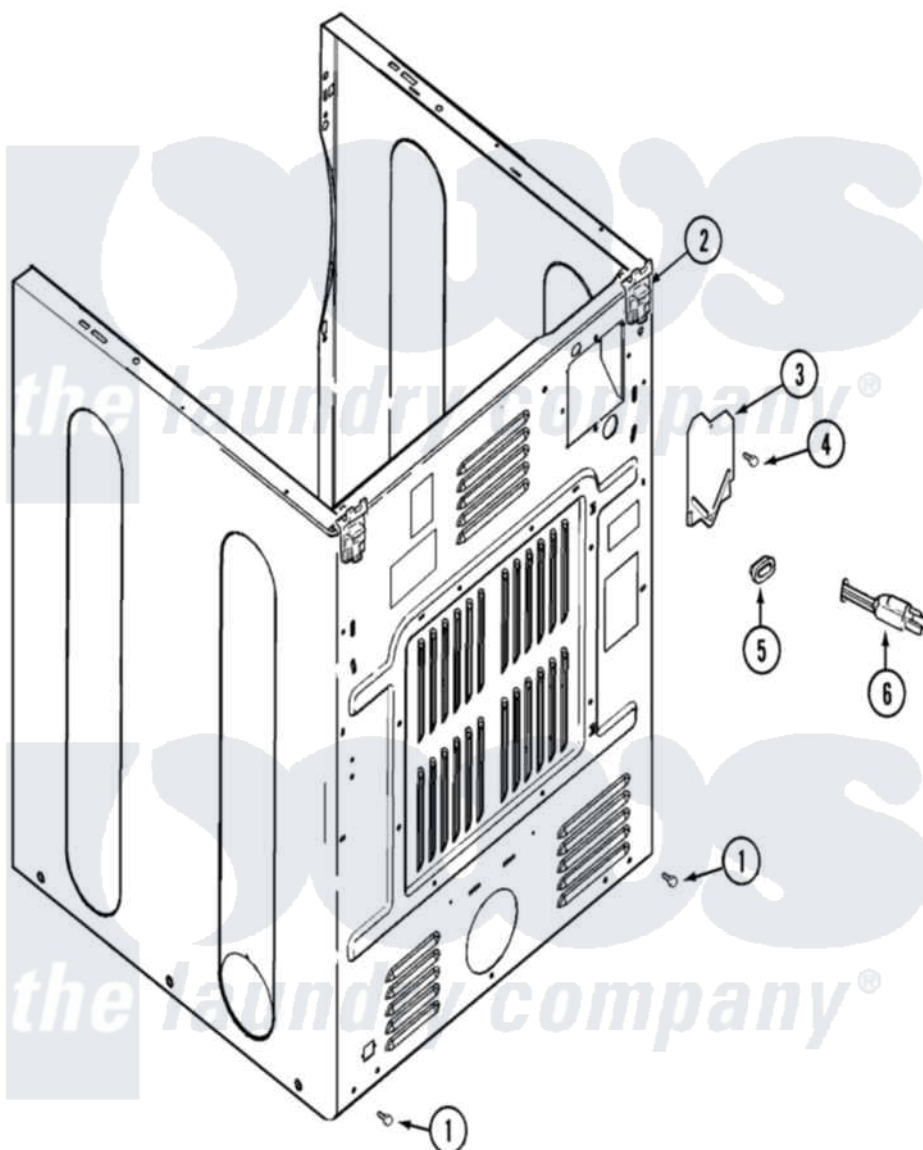

Maytag MDG16PDDWW 05 - CABINET-REAR

Maytag Residential Maytag MDG16PDDWW Dryer Parts Parts Diagram 05 - CABINET-REAR
 Click on the part number to view part

Item	Original Part Number	Replaced By	Status	Part Description
001	22001995			Screw Note: Screw, Tumbler Front And Shroud
002	22001995			Screw Note: Screw, Tumbler Front And Shroud
"	22004095			Hinge, Plastic
003	33001795			Cover, Terminal Block
004	22001995			Screw Note: Screw, Tumbler Front And Shroud
005	211881			Grommet, Cord Part Not Used-Gas Models Only
006	22003062			Cord, Power