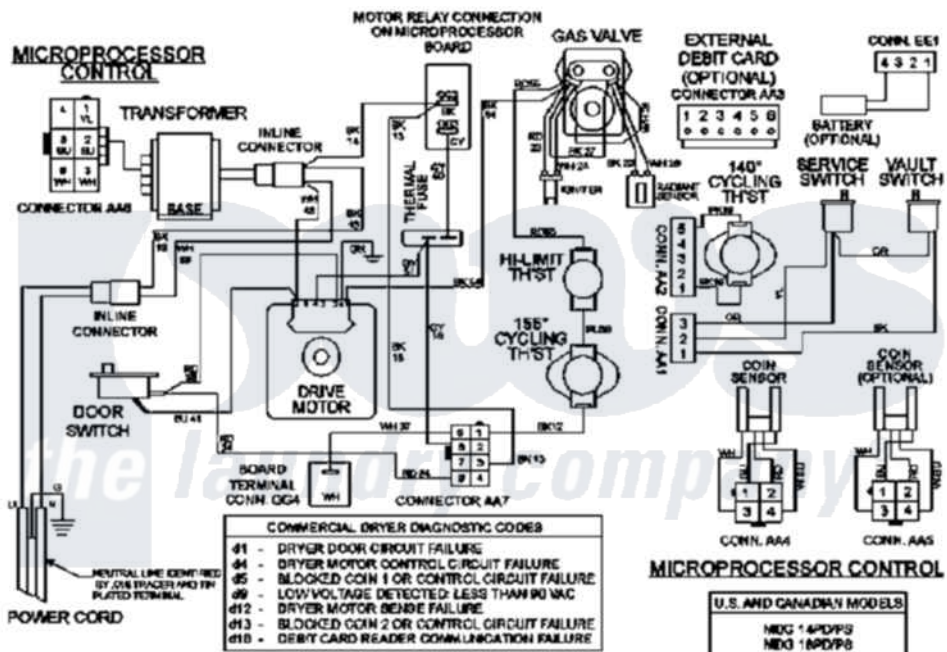

# Maytag MDG16PDDWW 08 - WIRING INFORMATION

Maytag Residential Maytag MDG16PDDWW Dryer Parts Parts Diagram 08 - WIRING INFORMATION

Click on the part number to view part

Item	Original Part Number	Replaced By	Status	Part Description
001	NLA		Not Available	WIRING INFORMATION