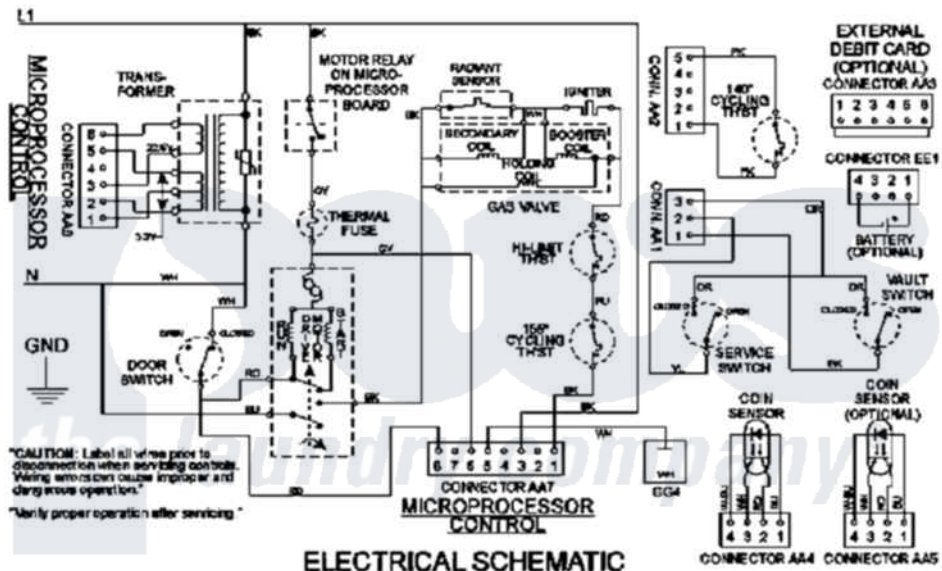

# Maytag MDG16PDDWW 08 - WIRING INFORMATION

Maytag Residential Maytag MDG16PDDWW Dryer Parts Parts Diagram 08 - WIRING INFORMATION

Click on the part number to view part

Item	Original Part Number	Replaced By	Status	Part Description
001	NLA		Not Available	WIRING INFORMATION