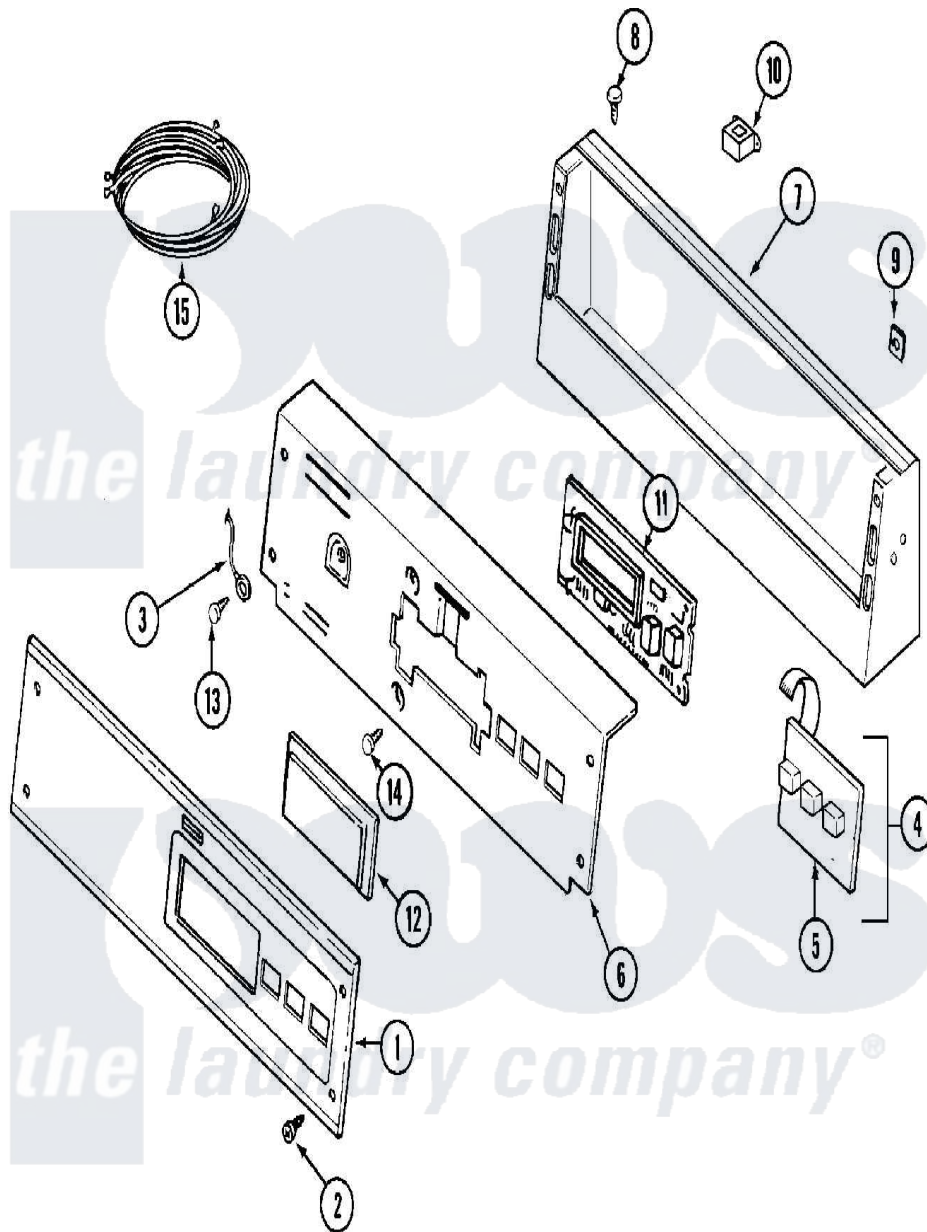

Maytag MDG16PDDXW 01 - CONTROL PANEL

Maytag [Residential Maytag MDG16PDDXW Dryer Parts](#) Parts Diagram 01 - CONTROL PANEL
 Click on the part number to view part

Item	Original Part Number	Replaced By	Status	Part Description
001	33002941			Facia - Pd/Ps
002	215506			Screw, Control Panel Overlay
003	22001959			Wire, Ground
004	215527	W10140652		Screw, 6-20 X 1/2
"	306694			Backup Plate With Switch
005	33002863	W10131113		Push Button
006	22002954			Deflector, Water
"	33002519			Bracket, Back
007	22003089			Console
008	22001996	3370225		Screw
009	215003			Fastener, Panel And Bracket
010	22001960			Transformer
"	22002925	3370225		Screw
011	33001204			Stand-Off, Ccontrol Board
"	33002358	W10130081		Control Board
012	22001962	W10131114		Cover, Display

013

[211252](#)

Screw, Ground Wire

014

[215526](#)

Screw, Circuit Board

015

[22003818](#)

Wire Harness

016

[33002671](#)

Use And Care Manual