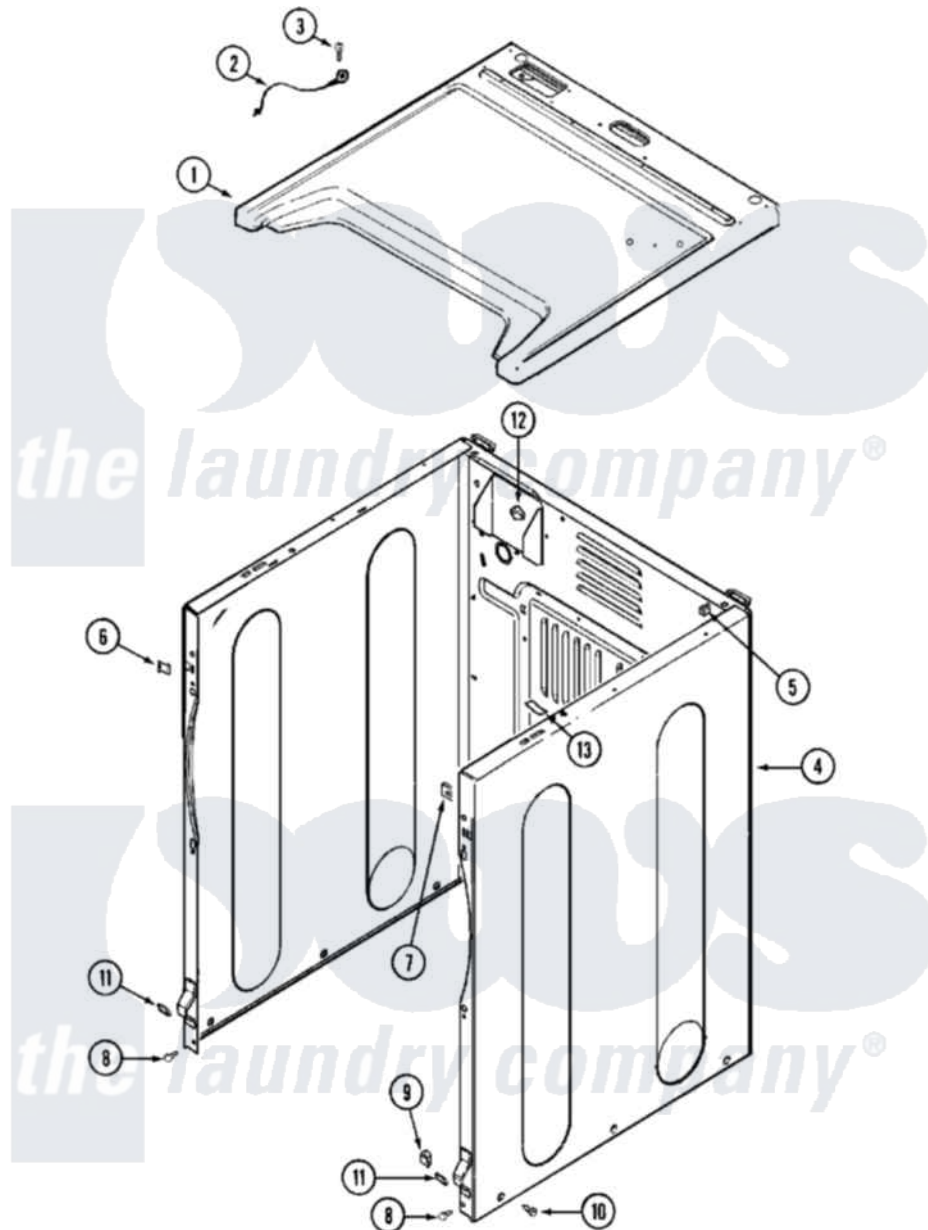

Maytag MDG16PDDXW 03 - CABINET-FRONT

Maytag [Residential Maytag MDG16PDDXW Dryer Parts](#) Parts Diagram 03 - CABINET-FRONT
 Click on the part number to view part

Item	Original Part Number	Replaced By	Status	Part Description
001	33002633			Cover, Top
002	22001959			Wire, Ground
003	210186	3370225		Screw
004	NLA		Not Available	CABINET ASSY (WHT-AS PK)
005	310933	33002194		Nut, Speed
006	22002049			Clip Note: Clip, Front Panel
007	213280	204439		Screw And Fstner Assembly
008	22001995			Screw Note: Screw, Tumbler Front And Shroud
009	Y310376			Clip, Door Switch Harness
010	213007			Xfor Cabinet See Cabinet, Back
"	22003409	213007		Xfor Cabinet See Cabinet, Back
011	22002239			Clip, Front Panel
012	Y310376			Clip, Door Switch Harness
013	33001836			Strap, Top Cover Support