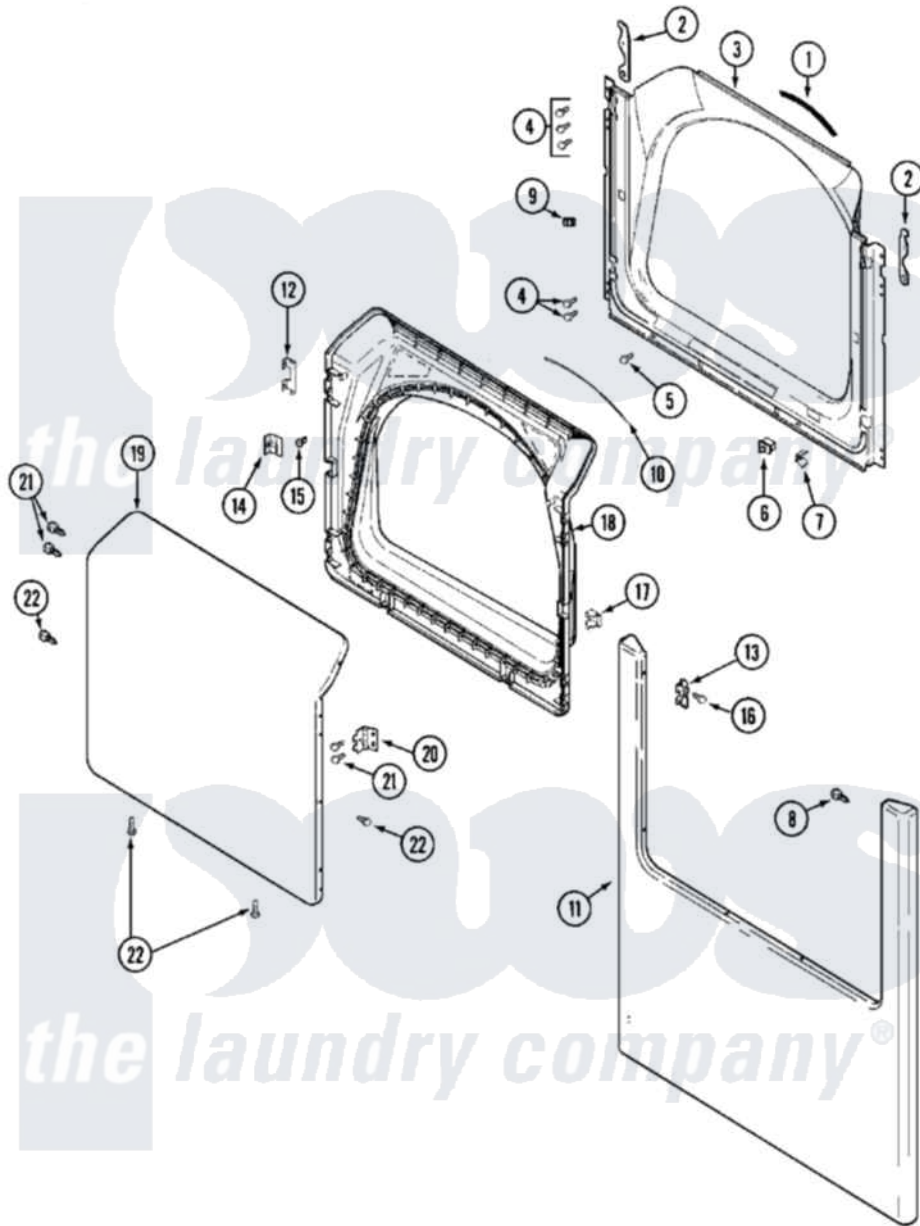

# Maytag MDG16PDDXW 04 - DOOR

Maytag [Residential Maytag MDG16PDDXW Dryer Parts](#) Parts Diagram 04 - DOOR  
 Click on the part number to view part

Item	Original Part Number	Replaced By	Status	Part Description
001	<a href="#">33001767</a>			Seal, Shroud
002	22002247	<a href="#">33002597</a>		Hook, Security
003	<a href="#">33001900</a>			Shroud
004	<a href="#">22001995</a>			Screw Note: Screw, Tumbler Front And Shroud
005	<a href="#">33001768</a>			Screw, Shroud Note: Screw, Shroud And Outlet Duct
006	33001509	<a href="#">W10169313</a>		Switch-Dor
007	<a href="#">33001760</a>			Bracket, Hinge
008	<a href="#">22002243</a>			Screw, Front Panel And Hinge
"	<a href="#">22002244</a>			Clip, Grounding
009	Y304578	<a href="#">LA-1003</a>		Door Catch Kit
010	<a href="#">33002094</a>			Seal, Door
011	213280	<a href="#">204439</a>		Screw And Fstner Assembly
"	<a href="#">33001901</a>			Panel, Front
012	<a href="#">22002038</a>			Clip, Door
013	<a href="#">33001764</a>			Cover, Hinge Hole

014	<a href="#">33001793</a>		Bracket, Strike
015	<a href="#">33001761</a>		Strike, Door
016	<a href="#">33001846</a>		Screw, Hinge Hole Cover
017	<a href="#">33001763</a>		Plug, Inner Door
018	<a href="#">22002039</a>		Clip, Door
"	<a href="#">22002063</a>		Screw No.8-18AB Wafer Head
"	<a href="#">33001899</a>		Door, Inner
019	<a href="#">33001904</a>		Door, Outer
020	<a href="#">33001759</a>		Hinge, Door
021	22002062	<a href="#">98006631</a>	Screw
022	<a href="#">22002063</a>		Screw No.8-18AB Wafer Head