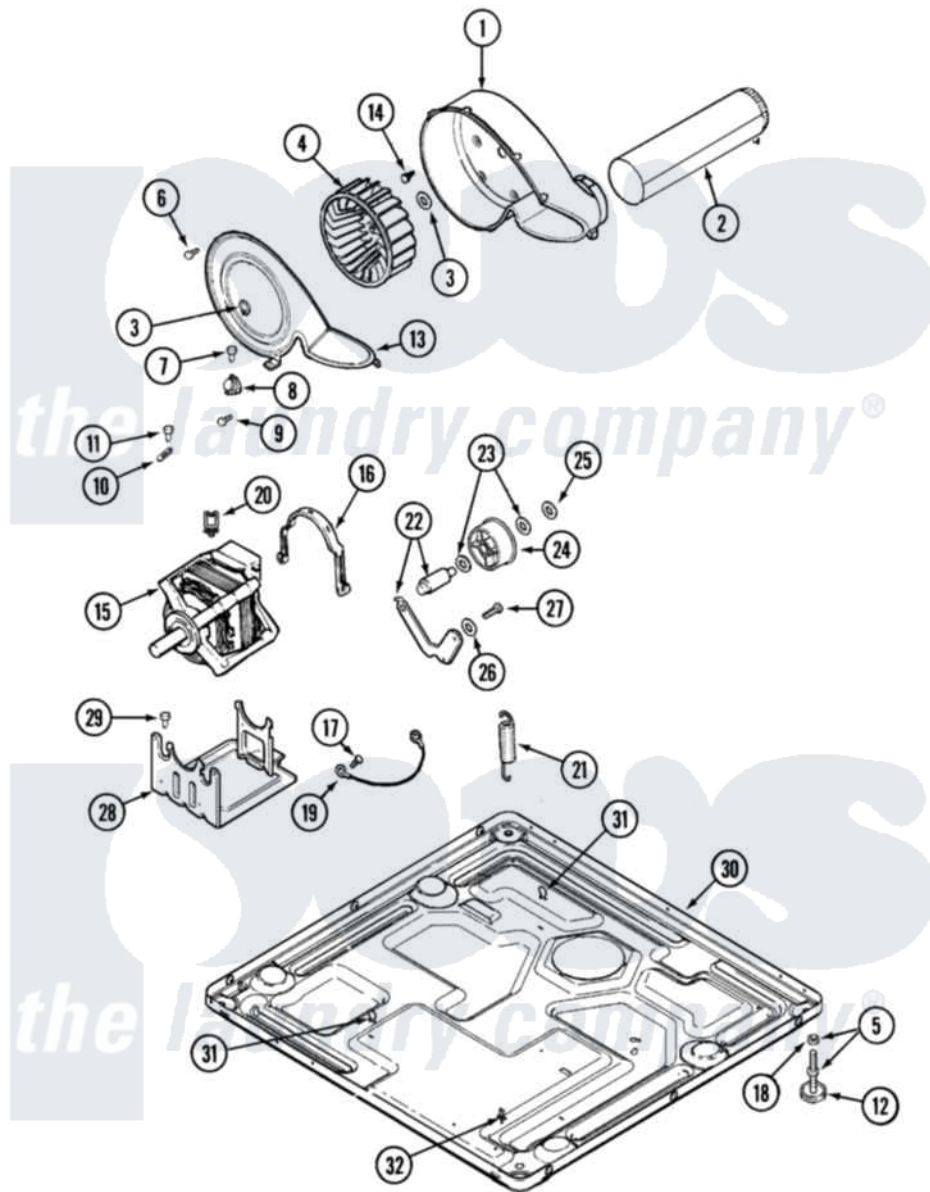

Maytag MDG16PDDXW 07 - MOTOR DRIVE

Maytag Residential Maytag MDG16PDDXW Dryer Parts Parts Diagram 07 - MOTOR DRIVE
 Click on the part number to view part

Item	Original Part Number	Replaced By	Status	Part Description
001	33001789			Housing, Blower
002	22001995			Screw Note: Screw, Tumbler Front And Shroud
"	33001800			Duct Assembly, Exhaust
003	410233	9703438		Ring-Retrn
004	33002797			Wheel, Blower
005	Y305086			Adjustable Leg And Nut
006	33001855	33002917		Screw, No.10-16
007	Y313561			Screw---NA
008	303392			Thermostat, Cycling
"	Y303391	33303391		Thermostat, Cycling
009	22001996	3370225		Screw
010	33001762			Fuse, Thermal
011	NLA		Not Available	SCREW, THERMAL CUT-OFF
012	Y314137			Foot, Rubber
013	33002711			Cover, Blower Housing
014	314818	1163839		Screw

015	33002795		Motor, Drive 60Hz
016	33002221	Y015825	Clip, Motor To Motor Support
017	910343	488234	Screw 8-32 X 1/4
018	Y052740	62739	Nut, Lock
019	901220		Ground Wire
020	Y310376		Clip, Door Switch Harness
021	33002460	33002459	Assembly, Spring And Plug
"	33002461		Plug For Spring
022	33001840	6-3705180	Idler Arm
023	Y312527		Washer, Idler Shaft
024	33001783	6-3700340	Bearing- I
025	312958	354987	Ring, Retaining
026	33002218		Grommet, Idler Arm
027	Y014874		Screw, Idler Arm And Sleeve
028	33002817		Motor Support, Offset
029	Y313561		Screw----NA
030	NLA	Not Available	BASE, (LWR)----NA
031	410490		Spring, Retainer Wire Harness
032	315471	22003298	Retainer, Wire