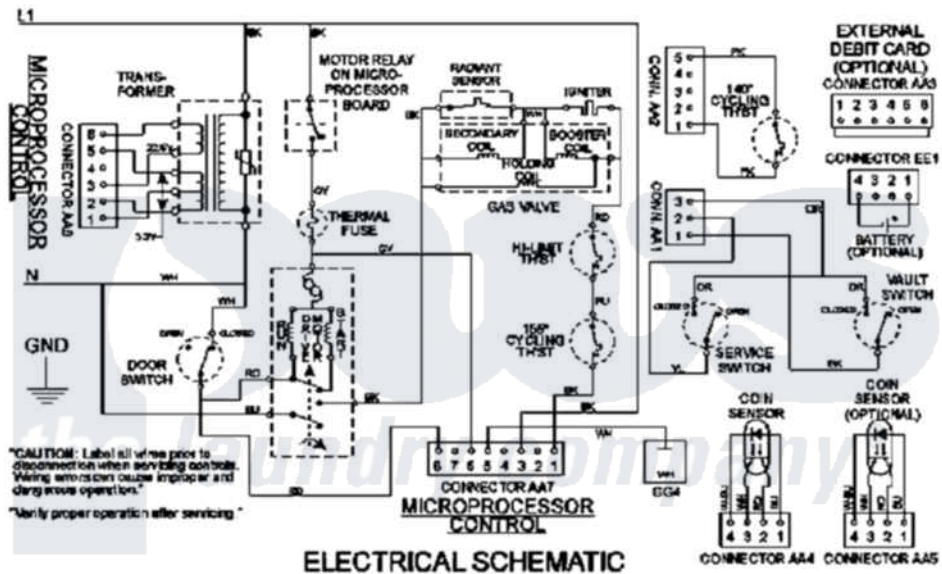

Maytag MDG16PDDXW 08 - WIRING INFORMATION

Maytag Residential Maytag MDG16PDDXW Dryer Parts Parts Diagram 08 - WIRING INFORMATION
[Click on the part number to view part](#)

Item	Original Part Number	Replaced By	Status	Part Description
001	NLA		Not Available	WIRING INFORMATION