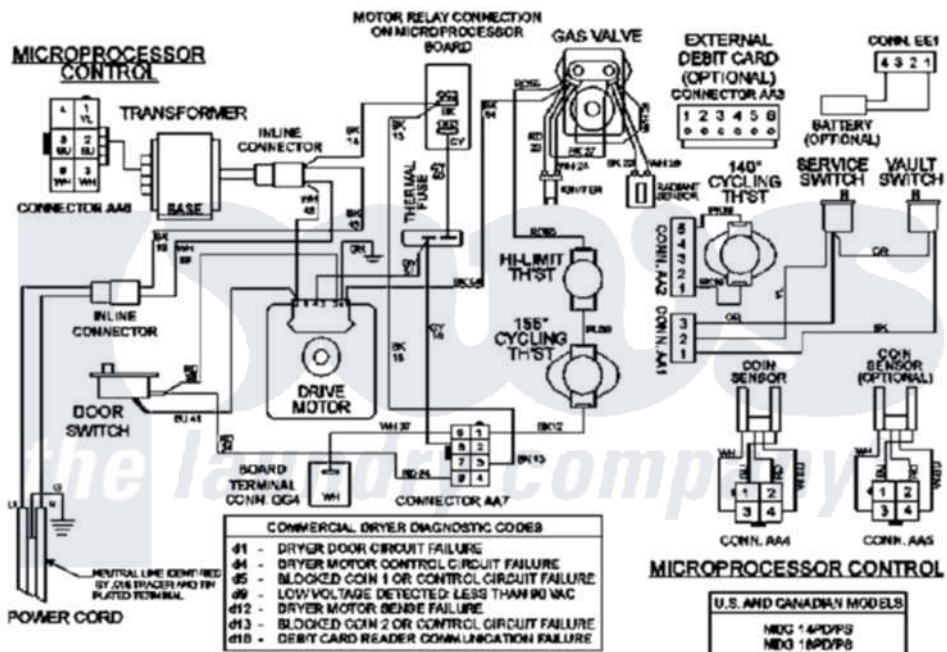

Maytag MDG16PDDXW 08 - WIRING INFORMATION

Maytag Residential Maytag MDG16PDDXW Dryer Parts Parts Diagram 08 - WIRING INFORMATION
[Click on the part number to view part](#)

Item	Original Part Number	Replaced By	Status	Part Description
001	NLA		Not Available	WIRING INFORMATION