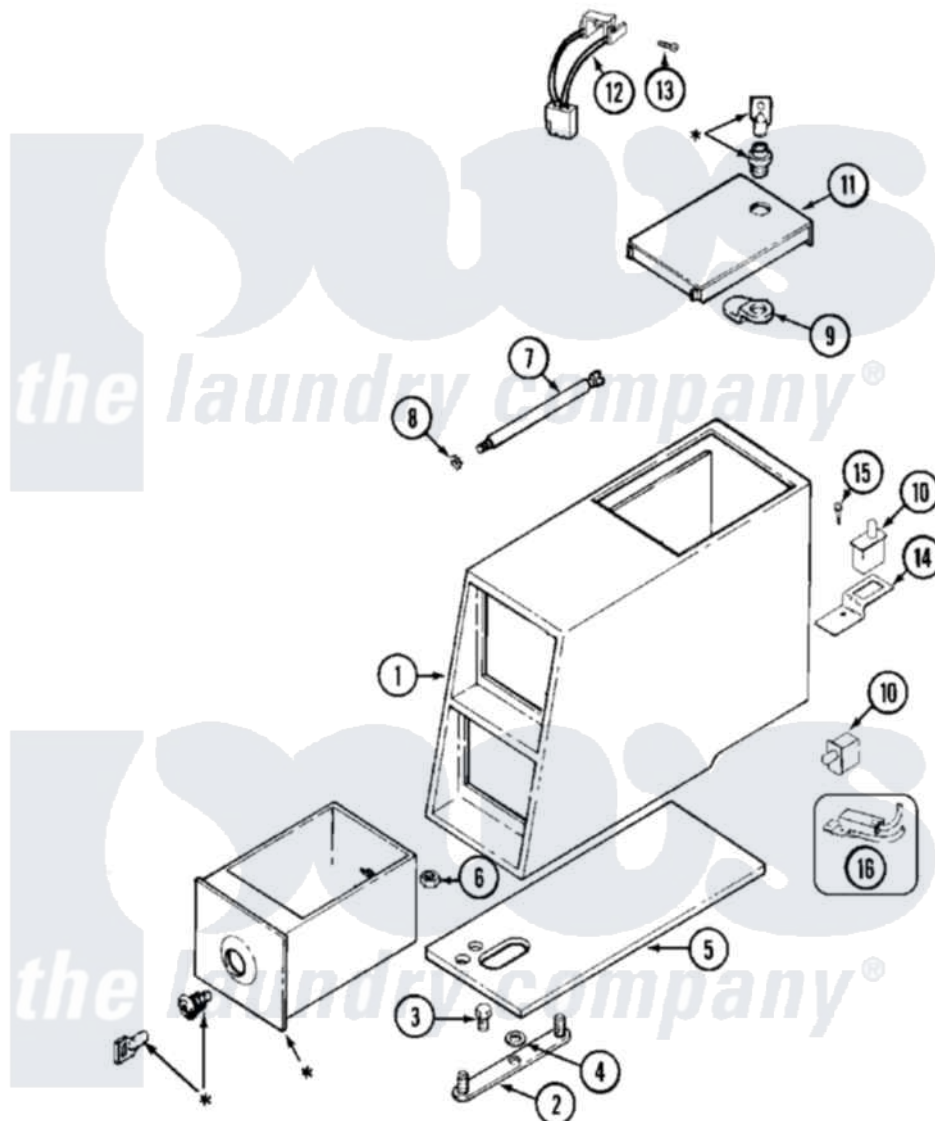

Maytag MDG16PDSAW 02 - CONTROL CENTER

* CONTACT YOUR COMMERCIAL LAUNDRY DISTRIBUTOR

Maytag [Residential Maytag MDG16PDSAW Dryer Parts](#) Parts Diagram 02 - CONTROL CENTER

[Click on the part number to view part](#)

Item	Original Part Number	Replaced By	Status	Part Description
001	212276	W10116760		Screw
"	22002480			Vault, Coin PD Coin Drop Supplied By Dist.
002	22001810		Not Available	STRAP, MOUNTING
003	22001996	3370225		Screw
004	910309			Washer, Mounting Strap
005	22002072			Gasket, Control Center
006	Y052740	62739		Nut, Lock
007	213035			Bolt, Locking
008	910181			Lockwasher, Terminal Block
009	NLA		Not Available	CAM, LOCKING
010	22002536			Switch, Sensor
"	33001250			Switch, Vault And Service Door
011	22001910	22003679		Timer Access Door Assembly
012	22001965			Optic Switch Assembly
013	314665			Screw, Switch Assembly

014 [22001404](#)

Bracket, Service Switch

015 212276

[W10116760](#)

Screw

016 [22001966](#)

Harness, Sensor Switch