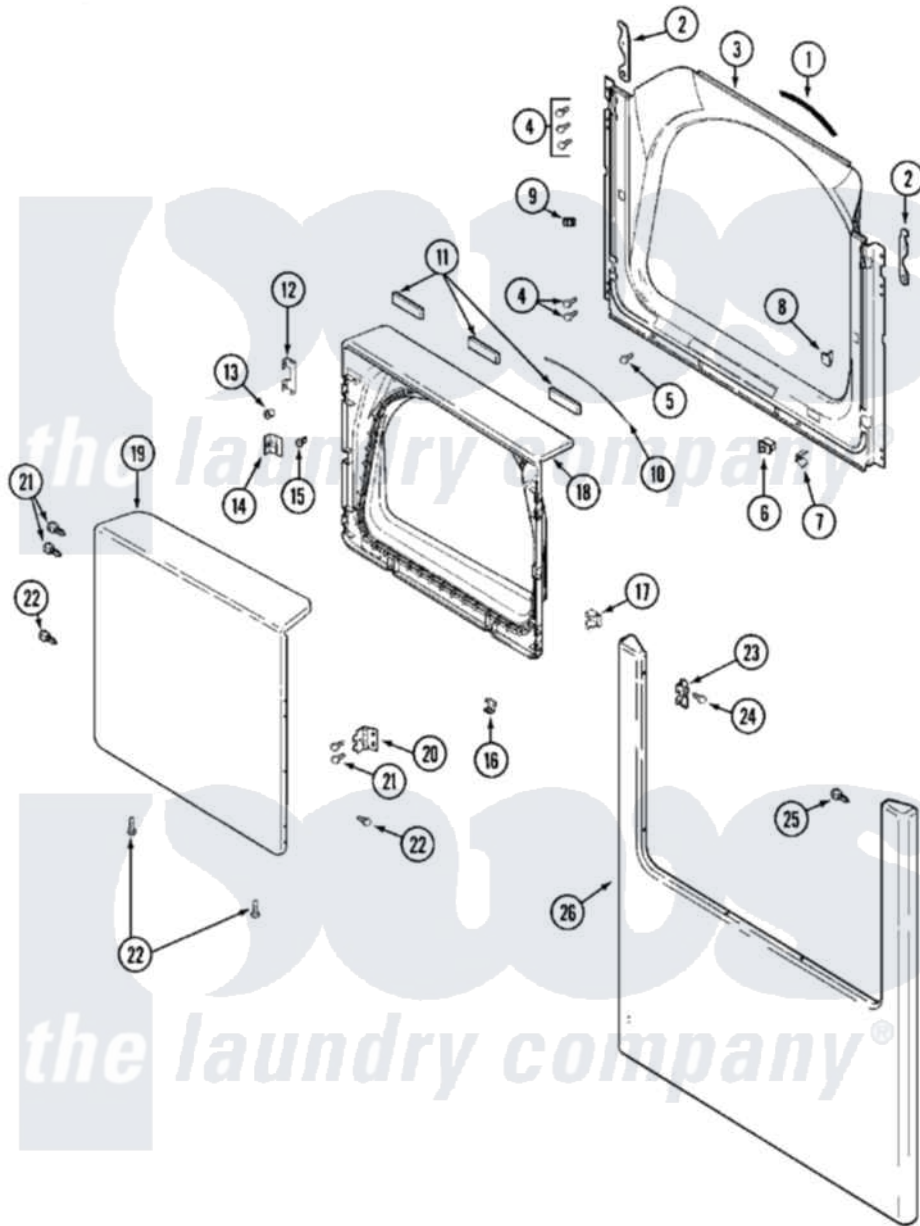

Maytag MDG16PDSAW 04 - DOOR

Maytag [Residential Maytag MDG16PDSAW Dryer Parts](#) Parts Diagram 04 - DOOR
 Click on the part number to view part

Item	Original Part Number	Replaced By	Status	Part Description
001	33001767			Seal, Shroud
002	22002247	33002597		Hook, Security
003	33001954			Shroud
004	22001995			Screw Note: Screw, Tumbler Front And Shroud
005	33001768			Screw, Shroud Note: Screw, Shroud And Outlet Duct
006	33002166			Switch, Door
007	33001760			Bracket, Hinge
008	NLA		Not Available	PLUG, DOOR CATCH
009	Y304578	LA-1003		Door Catch Kit
010	33002094			Seal, Door
011	33001268		Not Available	PAD, DOOR
012	22002038			Clip, Door
013	33001771			Bushing, Inner Door
014	33001793			Bracket, Strike
015	33001761			Strike, Door

016	22002039		Clip, Door
017	33001763		Plug, Inner Door
018	33001899		Door, Inner
019	33001904		Door, Outer
020	33001759		Hinge, Door
021	22002062	98006631	Screw
022	22002063		Screw No.8-18AB Wafer Head
023	33001764		Cover, Hinge Hole
024	33001846		Screw, Hinge Hole Cover
025	22002243		Screw, Front Panel And Hinge
"	22002244		Clip, Grounding
026	22002239		Clip, Front Panel
"	33001901		Panel, Front