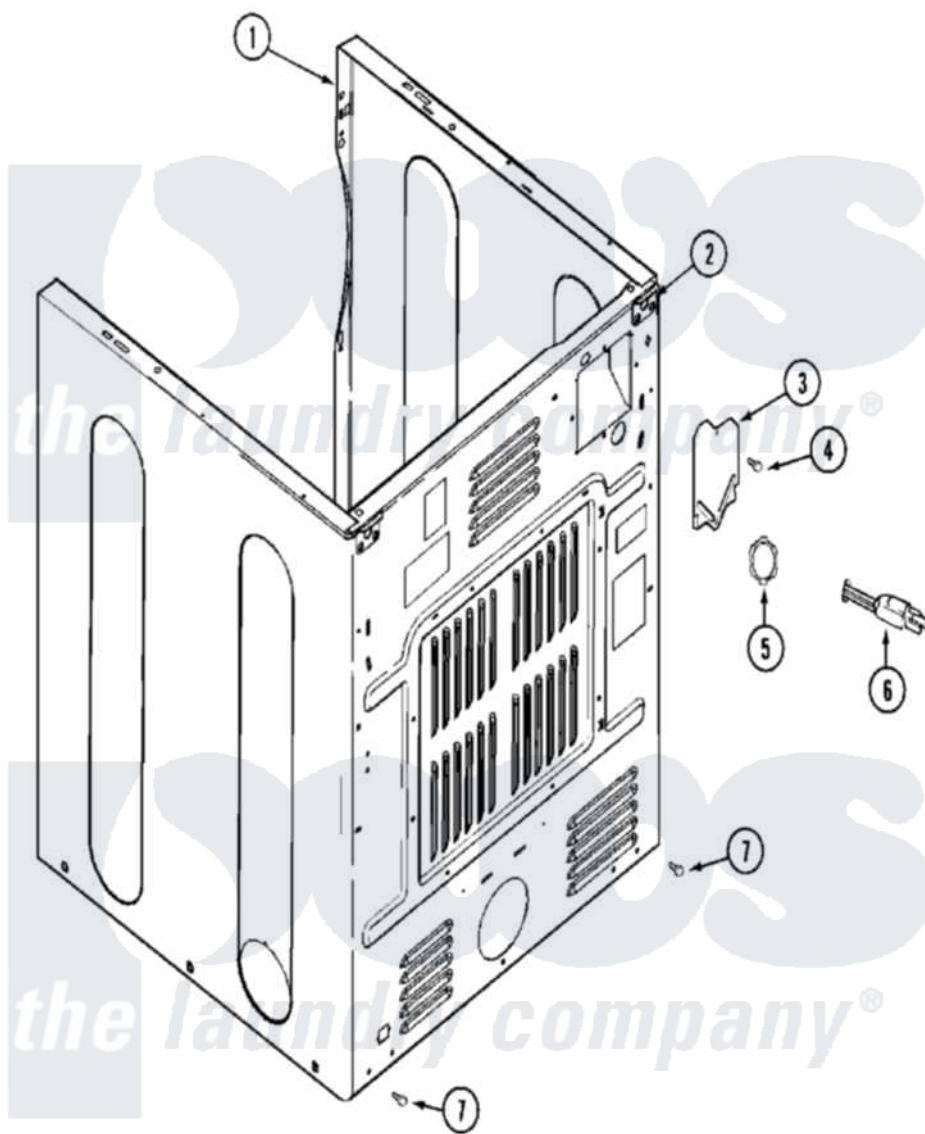

Maytag MDG16PDSAW 05 - CABINET-REAR

Maytag Residential Maytag MDG16PDSAW Dryer Parts Parts Diagram 05 - CABINET-REAR
 Click on the part number to view part

Item	Original Part Number	Replaced By	Status	Part Description
001	NLA		Not Available	CABINET (WHT)
002	22001995			Screw Note: Screw, Tumbler Front And Shroud
"	22003367	22004095		Hinge, Plastic
"	NLA		Not Available	BRACKET, CABINET HINGE
003	33001795			Cover, Terminal Block
004	22001995			Screw Note: Screw, Tumbler Front And Shroud
"	Y912873			Screw, Terminal Block Bracket
005	216183			Grommet, Cord Export
"	22002532	216183		Grommet, Cord Export
006	208749		Not Available	CORD, POWER (EXPORT)
"	22001558			Cord, Power
"	33001819		Not Available	CORD, POWER (AS WRAPPED)
007	22001995			Screw Note: Screw, Tumbler Front And Shroud