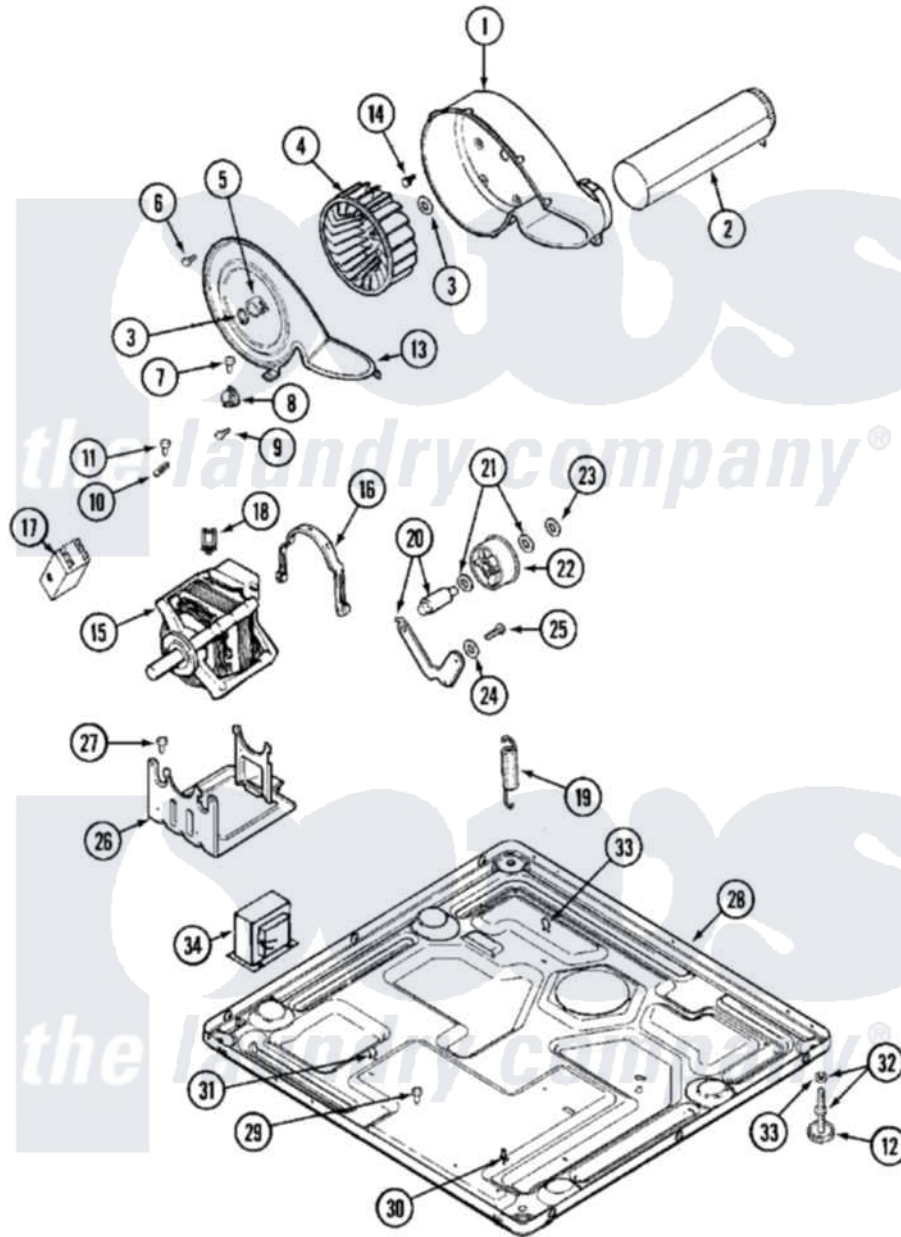

Maytag MDG16PDSAW 07 - MOTOR DRIVE

Maytag Residential Maytag MDG16PDSAW Dryer Parts Parts Diagram 07 - MOTOR DRIVE
 Click on the part number to view part

Item	Original Part Number	Replaced By	Status	Part Description
001	33001789			Housing, Blower
002	22001995			Screw Note: Screw, Tumbler Front And Shroud
"	33001800			Duct Assembly, Exhaust
003	410233	9703438		Ring-Retrn
004	33001790			Wheel, Blower
005	312967			Clamp, Blower Housing
006	33001855	33002917		Screw, No.10-16
007	Y313561			Screw---NA
008	303392			Thermostat, Cycling
"	33303391			Thermostat, Cycling
009	22001996	3370225		Screw
010	33001762			Fuse, Thermal
011	NLA		Not Available	SCREW, THERMAL CUT-OFF
012	Y314137			Foot, Rubber
013	33001796	33002711		Cover, Blower Housing
014	314818	1163839		Screw

015	33001945	W10197708	Motor-Drve
"	33002463	W10197708	Motor-Drve
"	33002479	W10197708	Motor-Drve
016	Y015825		Clip, Motor To Motor Support
017	NLA	Not Available	SWITCH, MOTOR
018	Y310376		Clip, Door Switch Harness
019	33001754	33002459	Assembly, Spring And Plug
"	33002460	33002459	Assembly, Spring And Plug
"	33002461		Plug For Spring
020	33001840	6-3705180	Idler Arm
021	Y312527		Washer, Idler Shaft
022	33001783	6-3700340	BearIng- I
023	312958	354987	Ring, Retaining
024	315772		Sleeve, Idler Arm
025	Y014874		Screw, Idler Arm And Sleeve
026	Y313561		Screw----NA
"	33001752	33002817	Motor Support, Offset
"	33002466	33002817	Motor Support, Offset
027	Y313561		Screw----NA
028	33002622		Base,
"	NLA	Not Available	BASE ASSEMBLY
029	22001078	3177991	Screw
030	315471	22003298	Retainer, Wire
031	410490		Spring, Retainer Wire Harness
032	Y305086		Adjustable Leg And Nut
033	Y052740	62739	Nut, Lock
035	211294	90767	Screw, 8A X 3/8 HeX Washer Head Tapping
"	33001948		Transformer Lower
"	Y313559		Screw