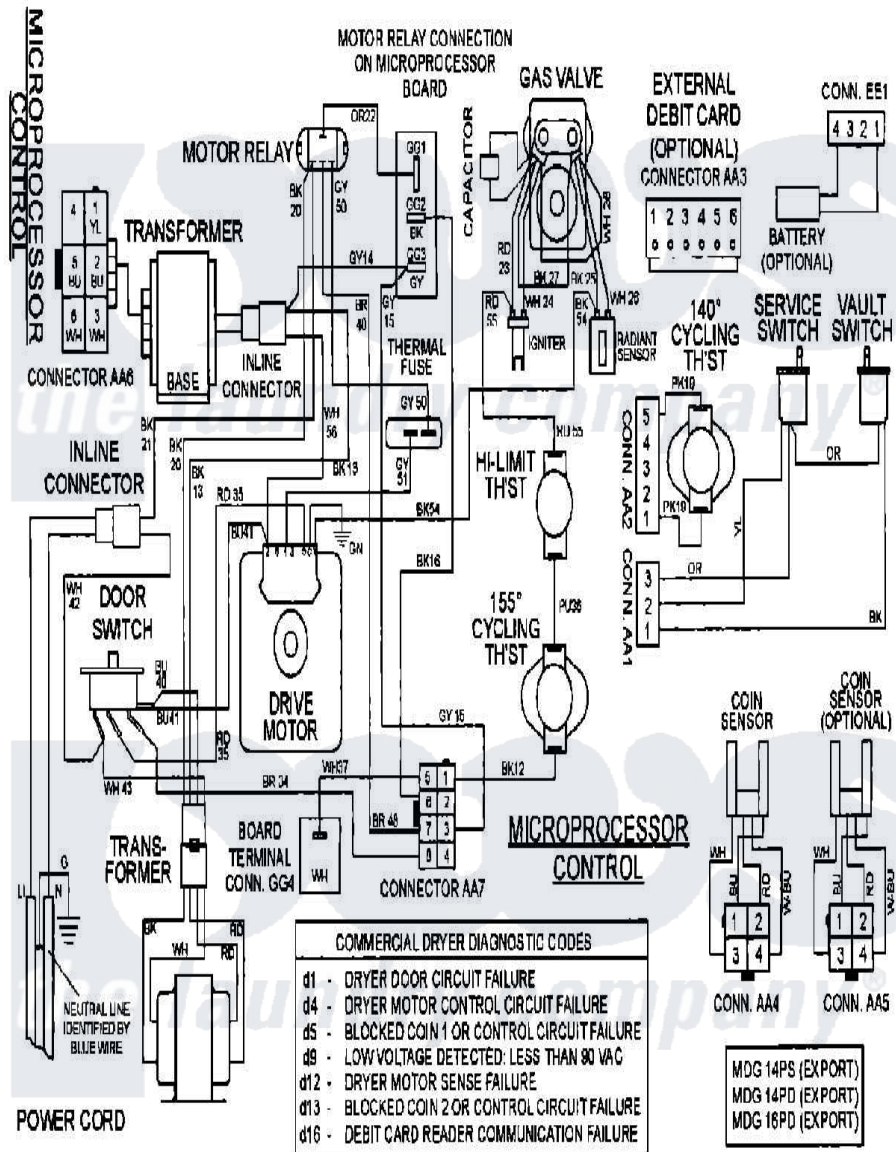

Maytag MDG16PDSA08 - WIRING INFORMATION

Maytag Residential Maytag MDG16PDSA08 Dryer Parts Parts Diagram 08 - WIRING INFORMATION
 Click on the part number to view part

Item	Original Part Number	Replaced By	Status	Part Description
001	NLA		Not Available	WIRING INFORMATION