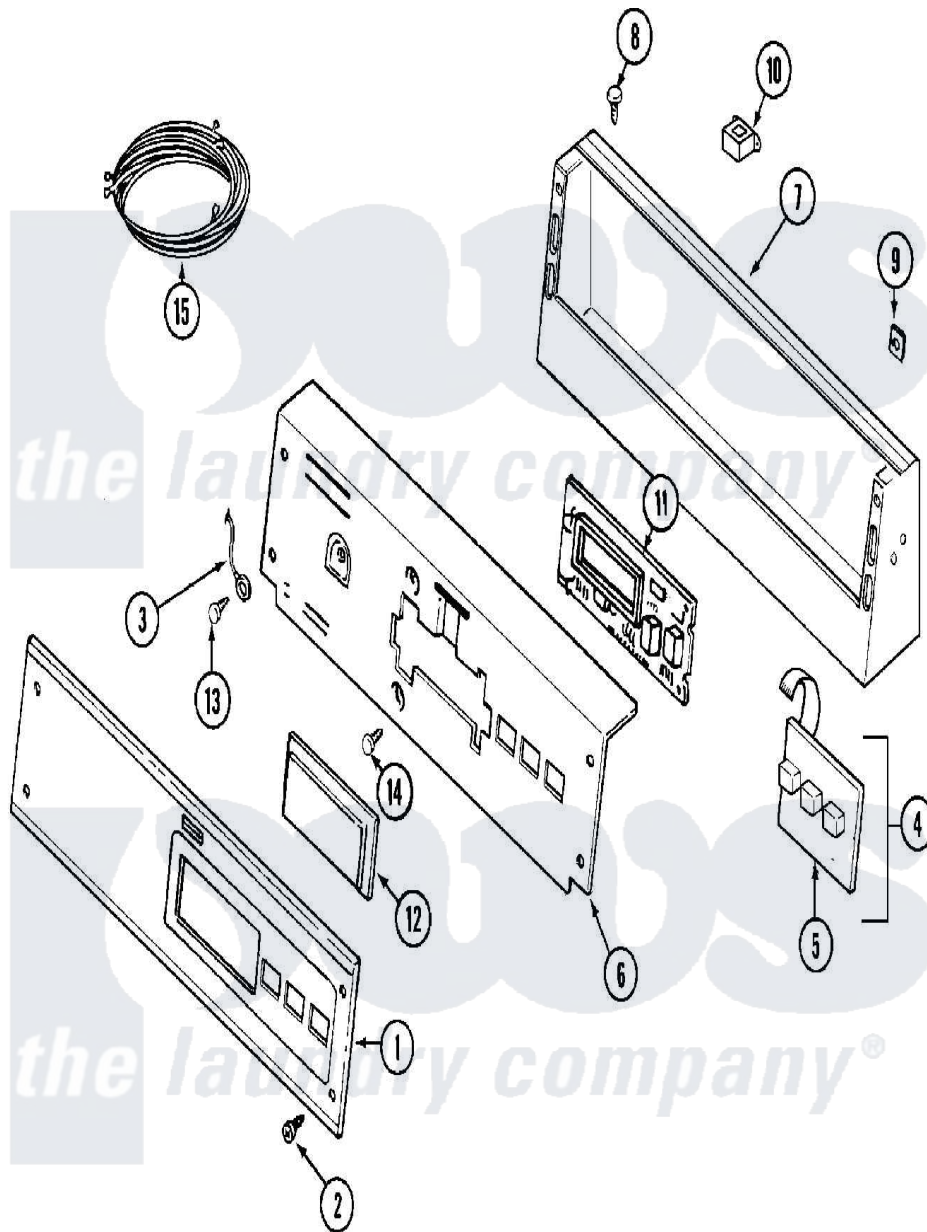

Maytag MDG16PRAEW 01 - CONTROL PANEL

Maytag [Residential Maytag MDG16PRAEW Dryer Parts](#) Parts Diagram 01 - CONTROL PANEL
 Click on the part number to view part

Item	Original Part Number	Replaced By	Status	Part Description
001	22001976			Bezel
"	315211	22002354		Screw, Back Bracket
"	33001955	33002939		Facia - Pr
002	215506			Screw, Control Panel Overlay
003	22001959			Wire, Ground
004	215527	W10140652		Screw, 6-20 X 1/2
"	33002165			Backup Plate W/Switch Assembly
005	215517	W10131113		Push Button
006	22001511	22002954		Deflector, Water
"	33001956	W10124215		Bracket, Control
"	33002523			Bracket, Back
007	22003101			Console
"	33001957			Console
008	22001996	3370225		Screw
009	215003			Fastener, Panel And Bracket
010	22001419			Nut, Transformer

"	33001882		Screw, Transformer Mounting
"	33001948		Transformer Lower
011	33001204		Stand-Off, Ccontrol Board
"	33001746	W10130081	Control Board
"	912077		Locknut, Reader Harness
012	22001962	W10131114	Cover, Display
013	211252		Screw, Ground Wire
014	215526		Screw, Circuit Board
015	33001973		Wire Harness, Main
"	33002168		Wire Harness, Main
016	22001973		Harness, Pr Service
"	33001856		Reader Harness Kit