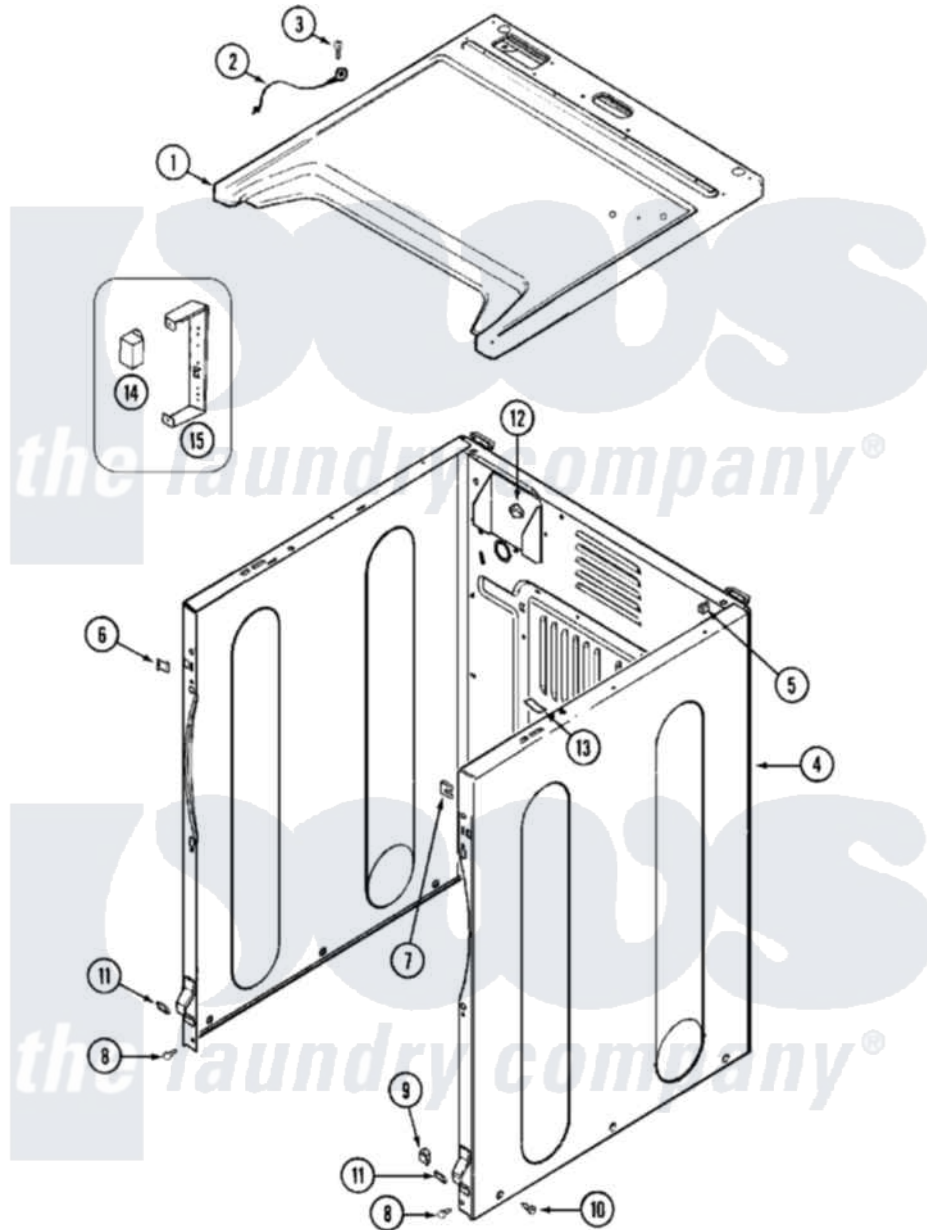

Maytag MDG16PRAEW 02 - CABINET-FRONT

Maytag [Residential Maytag MDG16PRAEW Dryer Parts](#) Parts Diagram 02 - CABINET-FRONT
 Click on the part number to view part

Item	Original Part Number	Replaced By	Status	Part Description
001	33001896			Cover, Top
002	22001959			Wire, Ground
003	210186	3370225		Screw
004	NLA		Not Available	CABINET (WHT)
005	310933	33002194		Nut, Speed
006	22002049			Clip Note: Clip, Front Panel
007	213280	204439		Screw And Fstner Assembly
008	22001995			Screw Note: Screw, Tumbler Front And Shroud
009	Y310376			Clip, Door Switch Harness
010	213007			Xfor Cabinet See Cabinet, Back
011	22002239			Clip, Front Panel
"	33002190			SCrew, C BraCe, BraCket, Cabinet
012	Y310376			Clip, Door Switch Harness
013	33001836			Strap, Top Cover Support

014

206824

[W10133335](#)

Relay, Motor

015

22001078

[3177991](#)

Screw