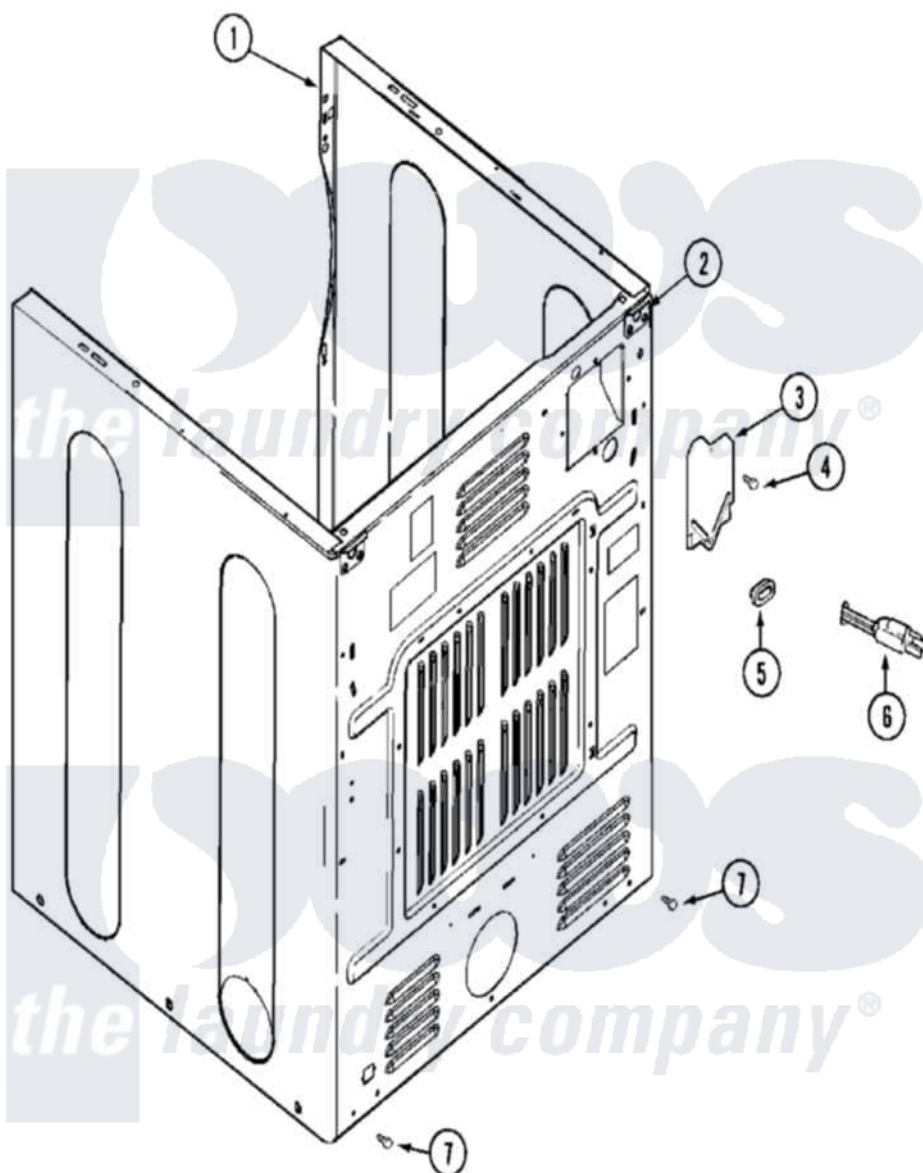

Maytag MDG16PRAEW 04 - CABINET-REAR

Maytag Residential Maytag MDG16PRAEW Dryer Parts Parts Diagram 04 - CABINET-REAR
 Click on the part number to view part

Item	Original Part Number	Replaced By	Status	Part Description
001	NLA		Not Available	CABINET (WHT)
002	NLA		Not Available	BRACKET, CABINET HINGE
003	33001795			Cover, Terminal Block
004	22001995			Screw Note: Screw, Tumbler Front And Shroud
"	Y912873			Screw, Terminal Block Bracket
005	216183			Grommet, Cord Export
006	208749		Not Available	CORD, POWER (EXPORT)
007	22001995			Screw Note: Screw, Tumbler Front And Shroud