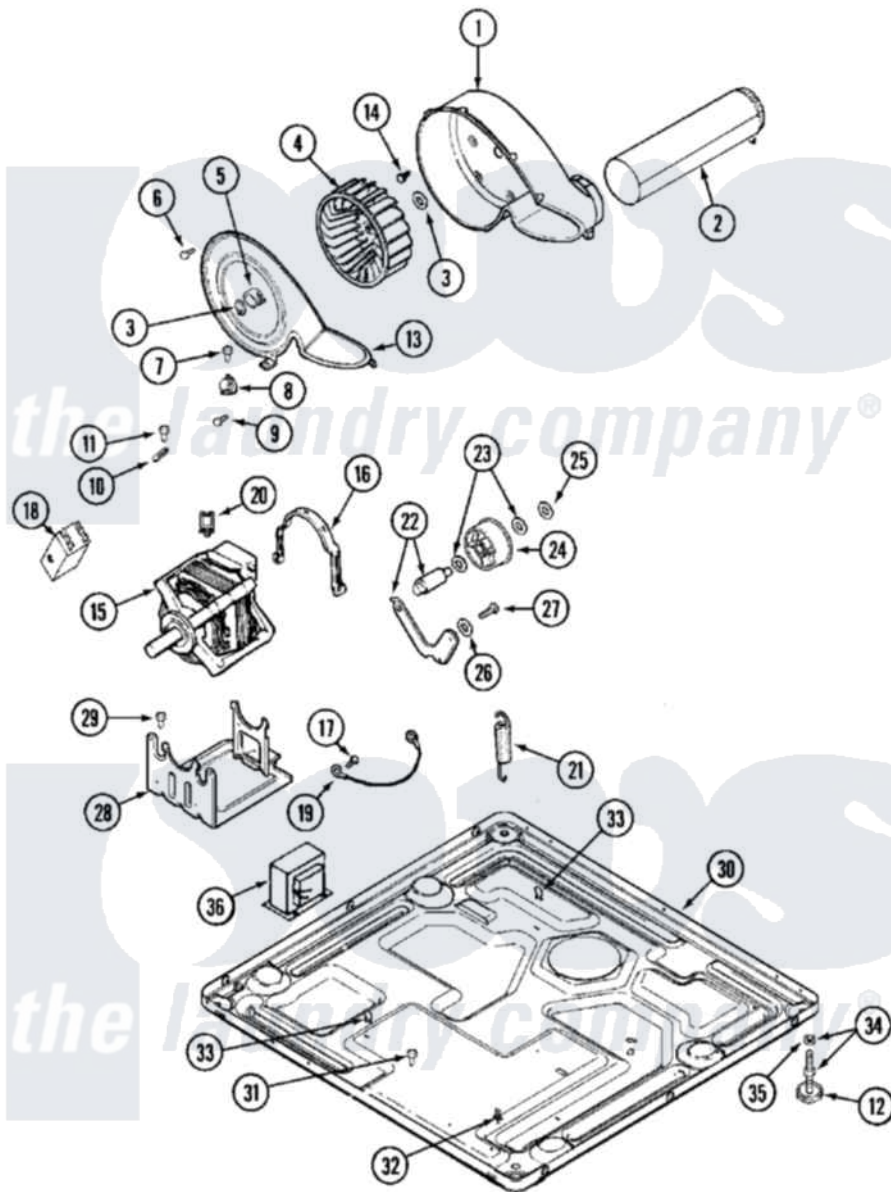

Maytag MDG16PRAEW 06 - MOTOR DRIVE

Maytag Residential Maytag MDG16PRAEW Dryer Parts Parts Diagram 06 - MOTOR DRIVE
 Click on the part number to view part

Item	Original Part Number	Replaced By	Status	Part Description
001	33001789			Housing, Blower
002	22001995			Screw Note: Screw, Tumbler Front And Shroud
"	33001800			Duct Assembly, Exhaust
003	410233	9703438		Ring-Retrn
004	33001790			Wheel, Blower
005	312967			Clamp, Blower Housing
006	33001855	33002917		Screw, No.10-16
007	Y313561			Screw---NA
008	303392			Thermostat, Cycling
"	33303391			Thermostat, Cycling
009	22001996	3370225		Screw
010	33001762			Fuse, Thermal
011	NLA		Not Available	SCREW, THERMAL CUT-OFF
012	Y314137			Foot, Rubber
013	33001796	33002711		Cover, Blower Housing
014	314818	1163839		Screw

015	33001945	W10197708	Motor-Drve
"	33002463	W10197708	Motor-Drve
"	33002479	W10197708	Motor-Drve
016	Y015825		Clip, Motor To Motor Support
017	NLA	Not Available	SWITCH, MOTOR
018	Y310376		Clip, Door Switch Harness
019	33001754	33002459	Assembly, Spring And Plug
"	33002157		Grommet
"	33002460	33002459	Assembly, Spring And Plug
"	33002461		Plug For Spring
020	33001782	6-3705180	Idler Arm
021	Y312527		Washer, Idler Shaft
022	33001783	6-3700340	BearIng- I
023	312958	354987	Ring, Retaining
024	315772		Sleeve, Idler Arm
025	Y014874		Screw, Idler Arm And Sleeve
026	Y313561		Screw---NA
"	33001752	33002817	Motor Support, Offset
"	33002466	33002817	Motor Support, Offset
027	Y313561		Screw---NA
028	NLA	Not Available	BASE
029	22001078	3177991	Screw
030	315471	22003298	Retainer, Wire
031	410490		Spring, Retainer Wire Harness
032	Y305086		Adjustable Leg And Nut
033	Y052740	62739	Nut, Lock
034	33001882		Screw, Transformer Mounting
"	33001948		Transformer Lower