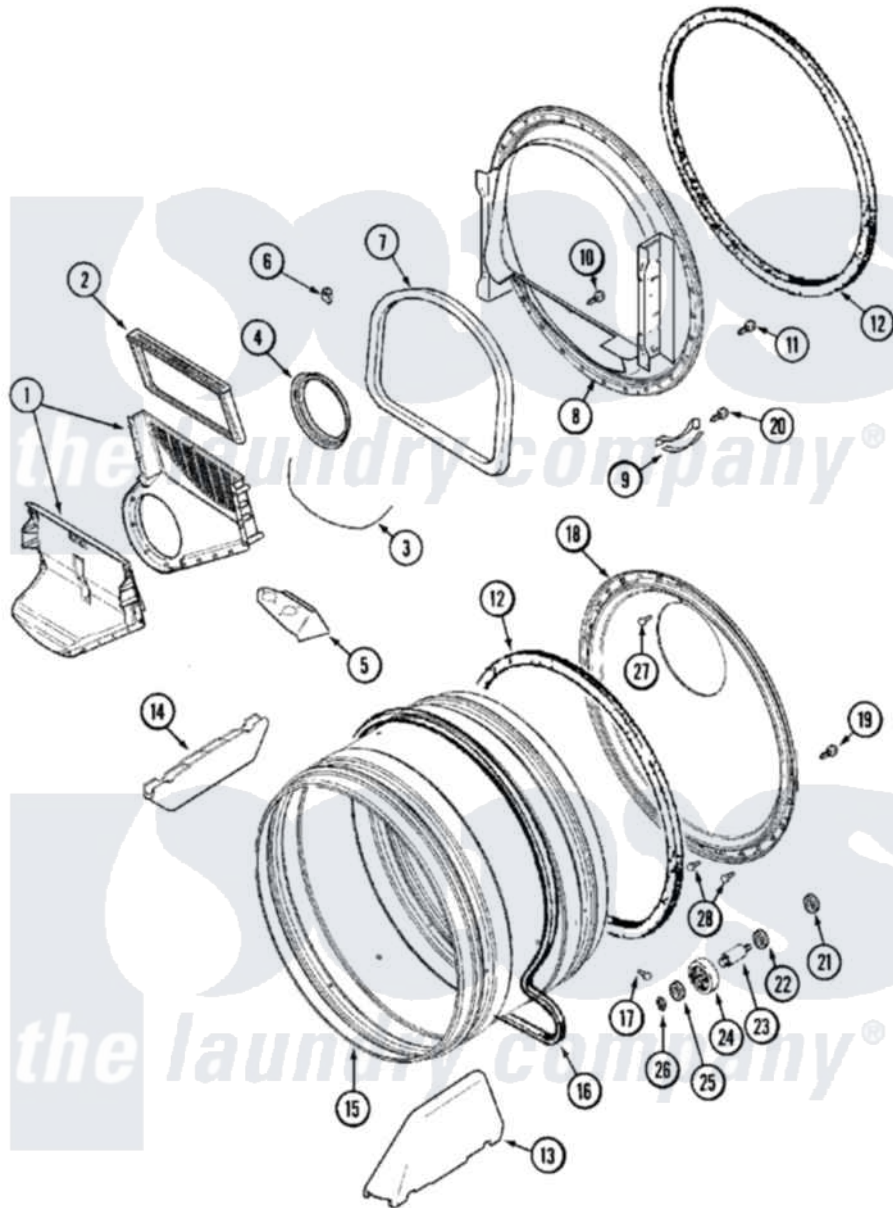

# Maytag MDG16PRAEW 08 - TUMBLER

Maytag [Residential Maytag MDG16PRAEW Dryer Parts](#) Parts Diagram 08 - TUMBLER  
 Click on the part number to view part

Item	Original Part Number	Replaced By	Status	Part Description
001	<a href="#">33001799</a>			Outlet Duct Assembly Note: Outlet Duct Assembly
002	33001804	<a href="#">33002790</a>		Lint Filter
003	NLA		Not Available	SEAL, OUTLET DUCT
004	33001758	<a href="#">33002560</a>		Seal, Blower
005	<a href="#">33001837</a>			Cover, Thermostat
006	<a href="#">Y310376</a>			Clip, Door Switch Harness
007	<a href="#">33001767</a>			Seal, Shroud
008	<a href="#">33001802</a>			Front, Tumbler
009	<a href="#">306508</a>			Tumbler Bearing Kit ----W
010	NLA		Not Available	SCREW, OUTLET DUCT (PHILLIPS)
011	33001855	<a href="#">33002917</a>		Screw, No.10-16
012	<a href="#">33001807</a>			Seal, Tumbler
013	33001756	<a href="#">33002032</a>		Baffle
014	<a href="#">33001755</a>			Baffle
015	33001794	<a href="#">33001889</a>		Tumbler

016	33001777	<a href="#">33002535</a>	V-Belt
017	33001788	<a href="#">33002973</a>	Screw, No.9-15 X 1.00 Hx WS
018	<a href="#">33001801</a>		Back, Tumbler
019	<a href="#">33002190</a>		SCrew, C BraCe, BraCket, Cabinet
020	<a href="#">210720</a>		Rivet, Bearing To Tumbler Fmt
021	<a href="#">33001443</a>		Nut, Hex
022	Y313347	<a href="#">312535</a>	Washer, Vault Mounting Brk.
023	Y312948	<a href="#">6-3129480</a>	Shaft- Tumbler
024	Y303373	<a href="#">12001541</a>	Drum Roller/Washer Assembly--W
025	<a href="#">312535</a>		Washer, Vault Mounting Brk.
026	410233	<a href="#">9703438</a>	Ring-Retrn
027	<a href="#">210932</a>		Screw, No.8 X 9/16 Ctsk Note: Screw, Inlet Duct
028	22001996	<a href="#">3370225</a>	Screw