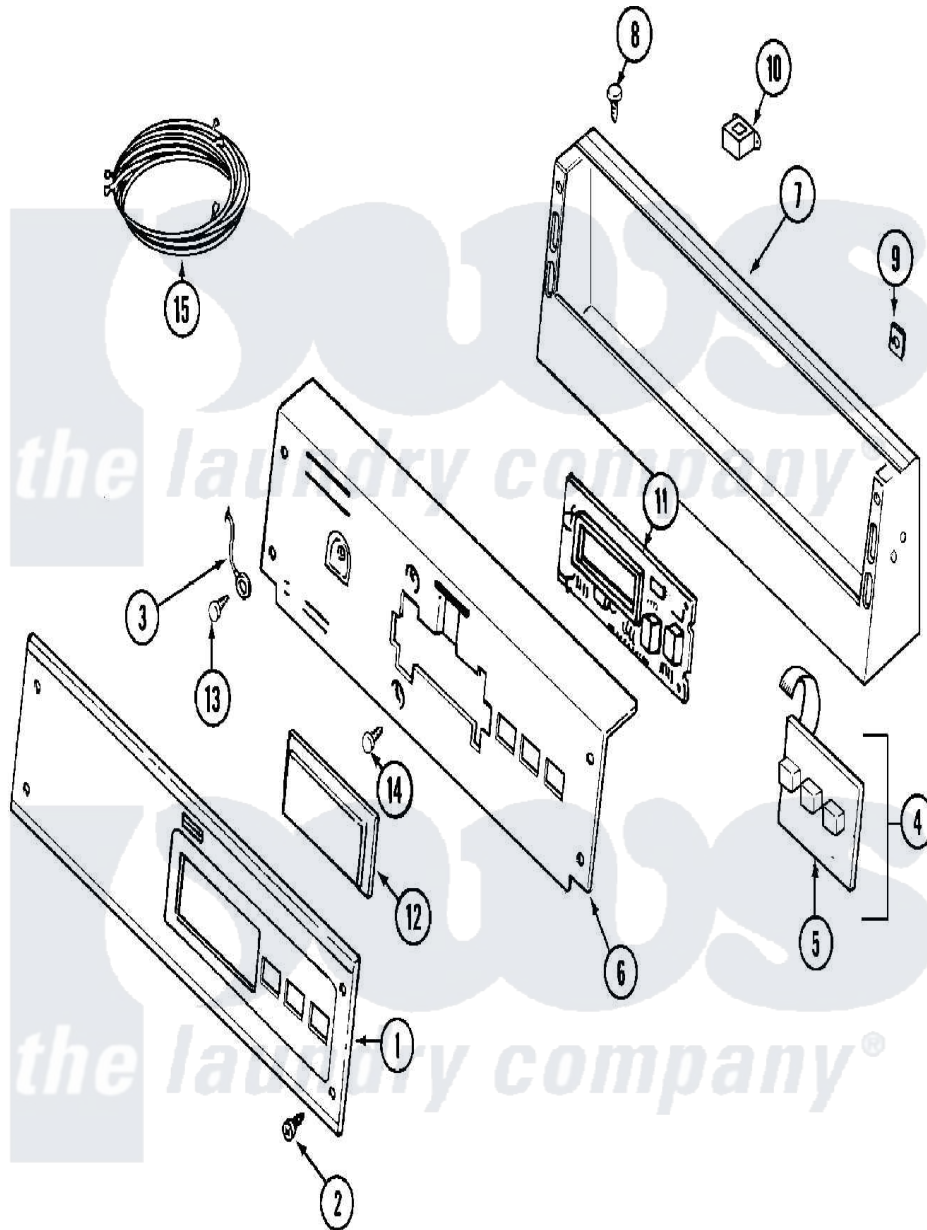

# Maytag MDG16PRAWW 01 - CONTROL PANEL

Maytag [Residential Maytag MDG16PRAWW Dryer Parts](#) Parts Diagram 01 - CONTROL PANEL  
 Click on the part number to view part

Item	Original Part Number	Replaced By	Status	Part Description
001	<a href="#">22001976</a>			Bezel
"	315211	<a href="#">22002354</a>		Screw, Back Bracket
"	33001955	<a href="#">33002939</a>		Facia - Pr
002	<a href="#">215506</a>			Screw, Control Panel Overlay
003	<a href="#">22001959</a>			Wire, Ground
004	215527	<a href="#">W10140652</a>		Screw, 6-20 X 1/2
"	<a href="#">306694</a>			Backup Plate With Switch
005	215517	<a href="#">W10131113</a>		Push Button
006	22001511	<a href="#">22002954</a>		Deflector, Water
"	33001956	<a href="#">W10124215</a>		Bracket, Control
"	<a href="#">33002523</a>			Bracket, Back
007	<a href="#">22003101</a>			Console
"	<a href="#">33001957</a>			Console
008	22001996	<a href="#">3370225</a>		Screw
009	<a href="#">215003</a>			Fastener, Panel And Bracket
010	<a href="#">211251</a>			Screw, Transformer

"	<a href="#">22001419</a>		Nut, Transformer
"	<a href="#">22001960</a>		Transformer
"	<a href="#">22002139</a>		Transformer
"	<a href="#">33001821</a>		Transformer
011	<a href="#">33001204</a>		Stand-Off, Ccontrol Board
"	33001746	<a href="#">W10130081</a>	Control Board
"	<a href="#">912077</a>		Locknut, Reader Harness
012	22001962	<a href="#">W10131114</a>	Cover, Display
013	<a href="#">211252</a>		Screw, Ground Wire
014	<a href="#">215526</a>		Screw, Circuit Board
015	<a href="#">33001878</a>		Wire Harness, Main
"	<a href="#">33001953</a>		Wire Harness, Main
"	NLA	Not Available	WIRE HARNESS, MAIN
016	<a href="#">22001973</a>		Harness, Pr Service
"	<a href="#">33001856</a>		Reader Harness Kit