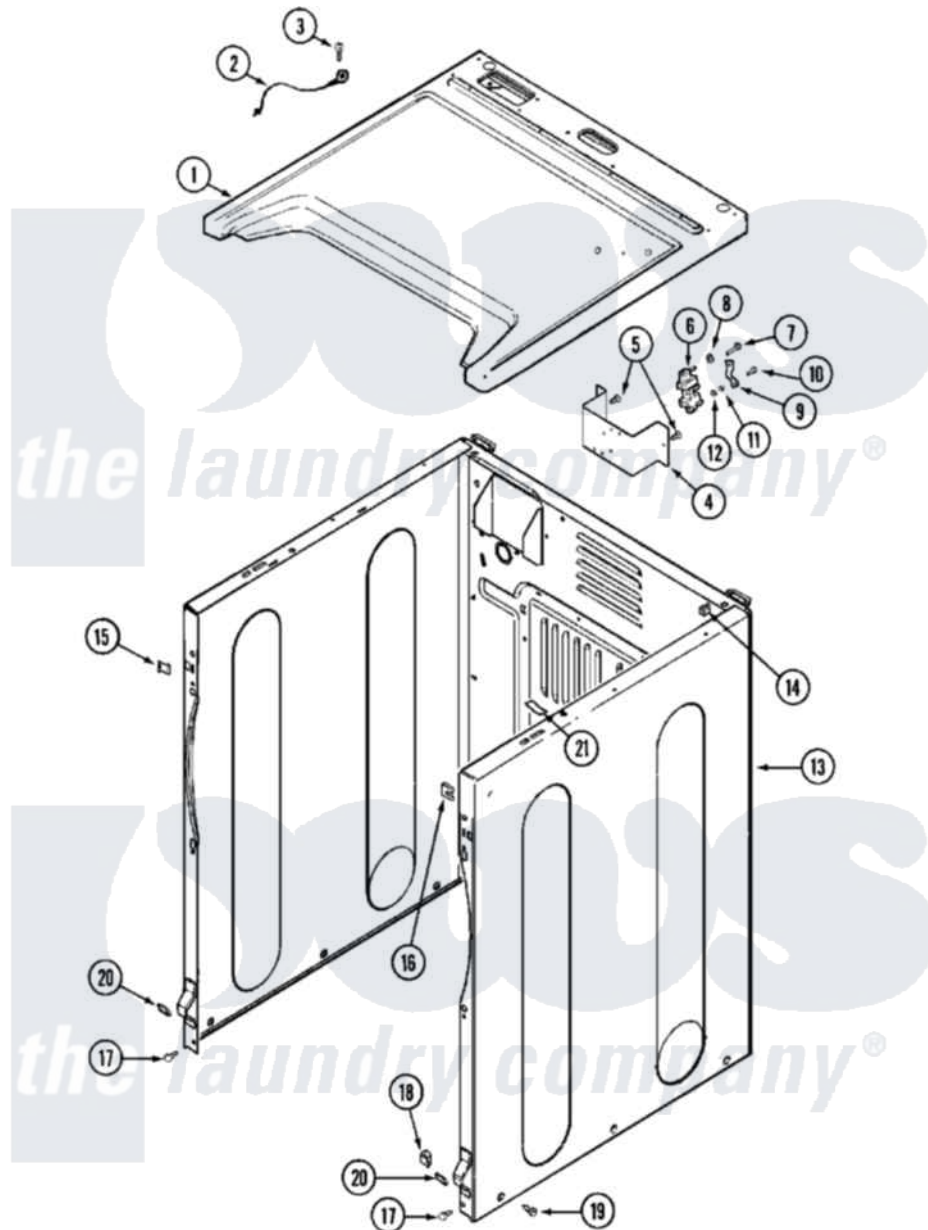

Maytag MDG16PRAWW 02 - CABINET-FRONT

Maytag [Residential Maytag MDG16PRAWW Dryer Parts](#) Parts Diagram 02 - CABINET-FRONT
 Click on the part number to view part

Item	Original Part Number	Replaced By	Status	Part Description
001	33001896			Cover, Top
"	33002631			Cover, Top
002	22001959			Wire, Ground
003	210186	3370225		Screw
004	NLA		Not Available	BRACKET, TERMINAL BLOCK---NA
005	22001995			Screw Note: Screw, Tumbler Front And Shroud
006	33001244			Block, Terminal
007	Y312209	W10001200		Screw
008	Y311270			Washer, Terminal Block
009	Y312184			Strap, Grounding
010	NLA		Not Available	SCREW, GROUND STRAP
011	311484	112432		Nut
012	311093			Washer, Terminal Connection
013	22001995			Screw Note: Screw, Tumbler Front And Shroud

"	22003367	22004095	Hinge, Plastic
"	NLA		Not Available
014	310933	33002194	CABINET (WHT)
015	22002049		Nut, Speed
016	213280	204439	Clip Note: Clip, Front Panel
017	22001995		Screw And Fstner Assembly
018	Y310376		Screw Note: Screw, Tumbler Front And Shroud
019	213007		Clip, Door Switch Harness
"	22003409	213007	Xfor Cabinet See Cabinet, Back
020	22002239		Xfor Cabinet See Cabinet, Back
021	33001836		Clip, Front Panel
022	Y310376		Strap, Top Cover Support
			Clip, Door Switch Harness