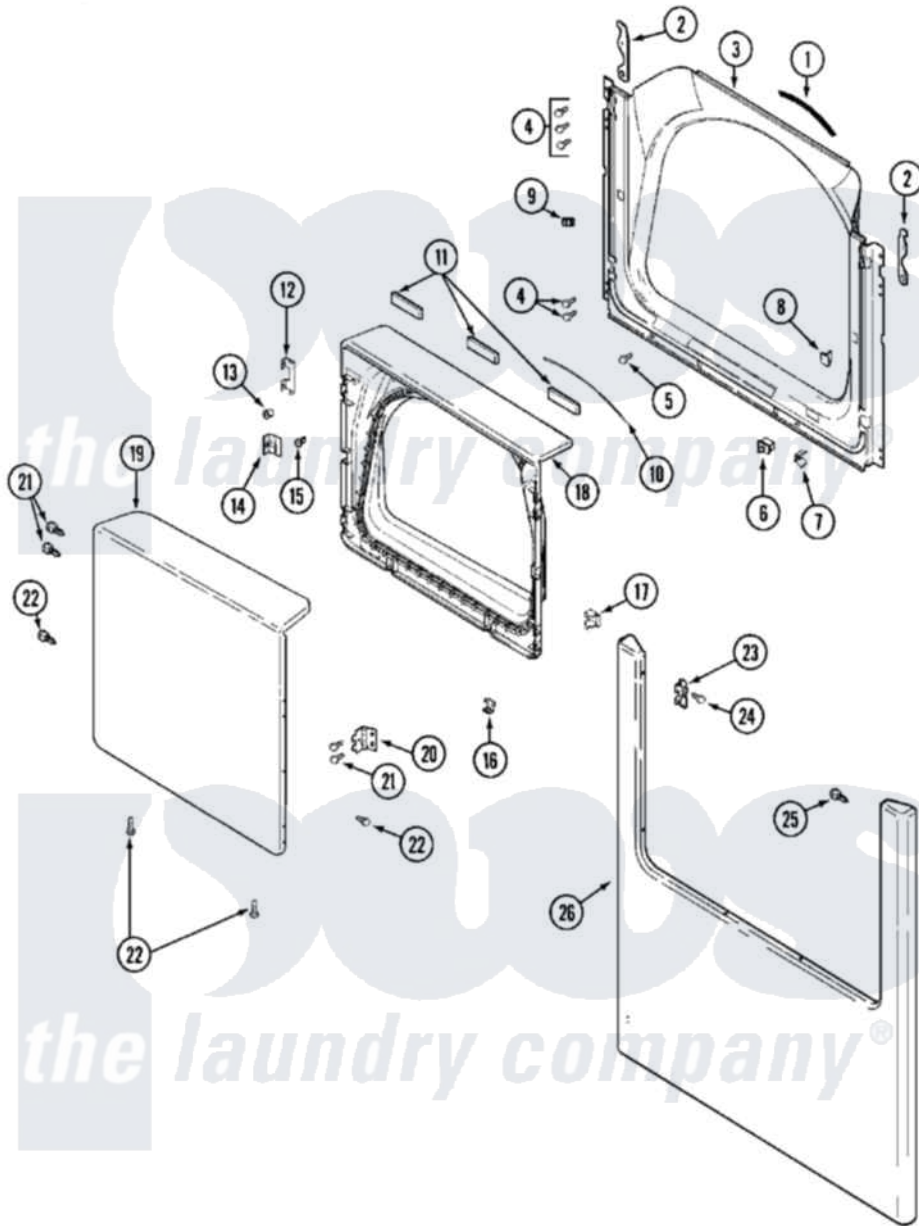

Maytag MDG16PRAWW 03 - DOOR

Maytag [Residential Maytag MDG16PRAWW Dryer Parts](#) Parts Diagram 03 - DOOR
 Click on the part number to view part

Item	Original Part Number	Replaced By	Status	Part Description
001	33001767			Seal, Shroud
002	22002247	33002597		Hook, Security
003	33001900			Shroud
004	22001995			Screw Note: Screw, Tumbler Front And Shroud
005	33001768			Screw, Shroud Note: Screw, Shroud And Outlet Duct
006	33001509	W10169313		Switch-Dor
"	33002664	33002166		Switch, Door
007	33001760			Bracket, Hinge
008	NLA		Not Available	PLUG, DOOR CATCH
009	Y304578	LA-1003		Door Catch Kit
010	33002094			Seal, Door
011	33001268		Not Available	PAD, DOOR
012	22002038			Clip, Door
013	33001771			Bushing, Inner Door
014	33001793			Bracket, Strike

015	33001761		Strike, Door
016	22002039		Clip, Door
017	33001763		Plug, Inner Door
018	22002039		Clip, Door
"	22002063		Screw No.8-18AB Wafer Head
"	33001899		Door, Inner
019	33001904		Door, Outer
020	33001759		Hinge, Door
021	22002062	98006631	Screw
022	22002063		Screw No.8-18AB Wafer Head
023	33001764		Cover, Hinge Hole
024	33001846		Screw, Hinge Hole Cover
025	22002243		Screw, Front Panel And Hinge
"	22002244		Clip, Grounding
026	213280	204439	Screw And Fstner Assembly
"	22002239		Clip, Front Panel
"	33001901		Panel, Front