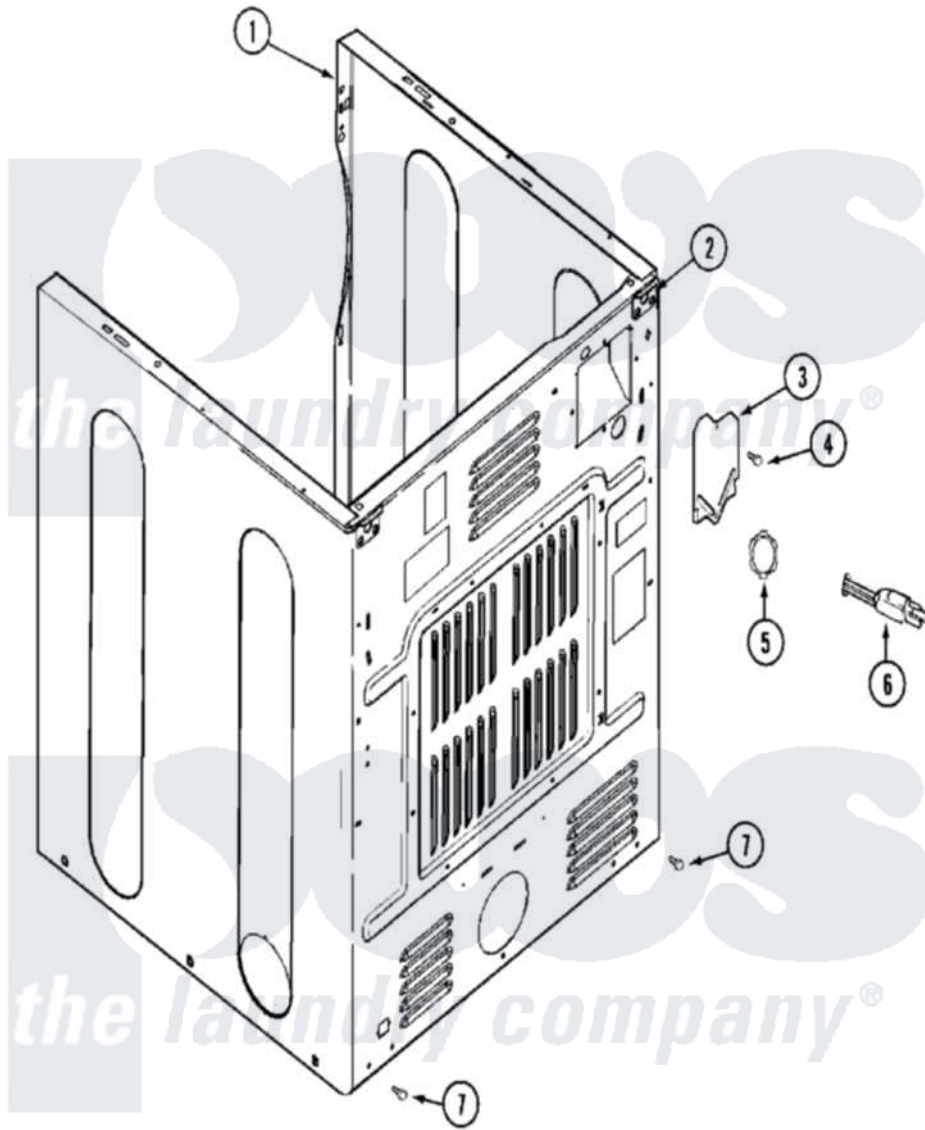

Maytag MDG16PRAWW 04 - CABINET-REAR

Maytag [Residential Maytag MDG16PRAWW Dryer Parts](#) Parts Diagram 04 - CABINET-REAR
 Click on the part number to view part

Item	Original Part Number	Replaced By	Status	Part Description
001	NLA		Not Available	CABINET (WHT)
002	22001995			Screw Note: Screw, Tumbler Front And Shroud
"	22003367	22004095		Hinge, Plastic
"	NLA		Not Available	BRACKET, CABINET HINGE
003	33001795			Cover, Terminal Block
004	22001995			Screw Note: Screw, Tumbler Front And Shroud
"	Y912873			Screw, Terminal Block Bracket
005	33001425			Locknut, Eared For Canadian
006	208784	22003062		Cord, Power
"	305168	33002916		Power Cord, Canadian 240V
007	22001995			Screw Note: Screw, Tumbler Front And Shroud
008	211881			Grommet, Cord Part Not Used-Gas Models Only