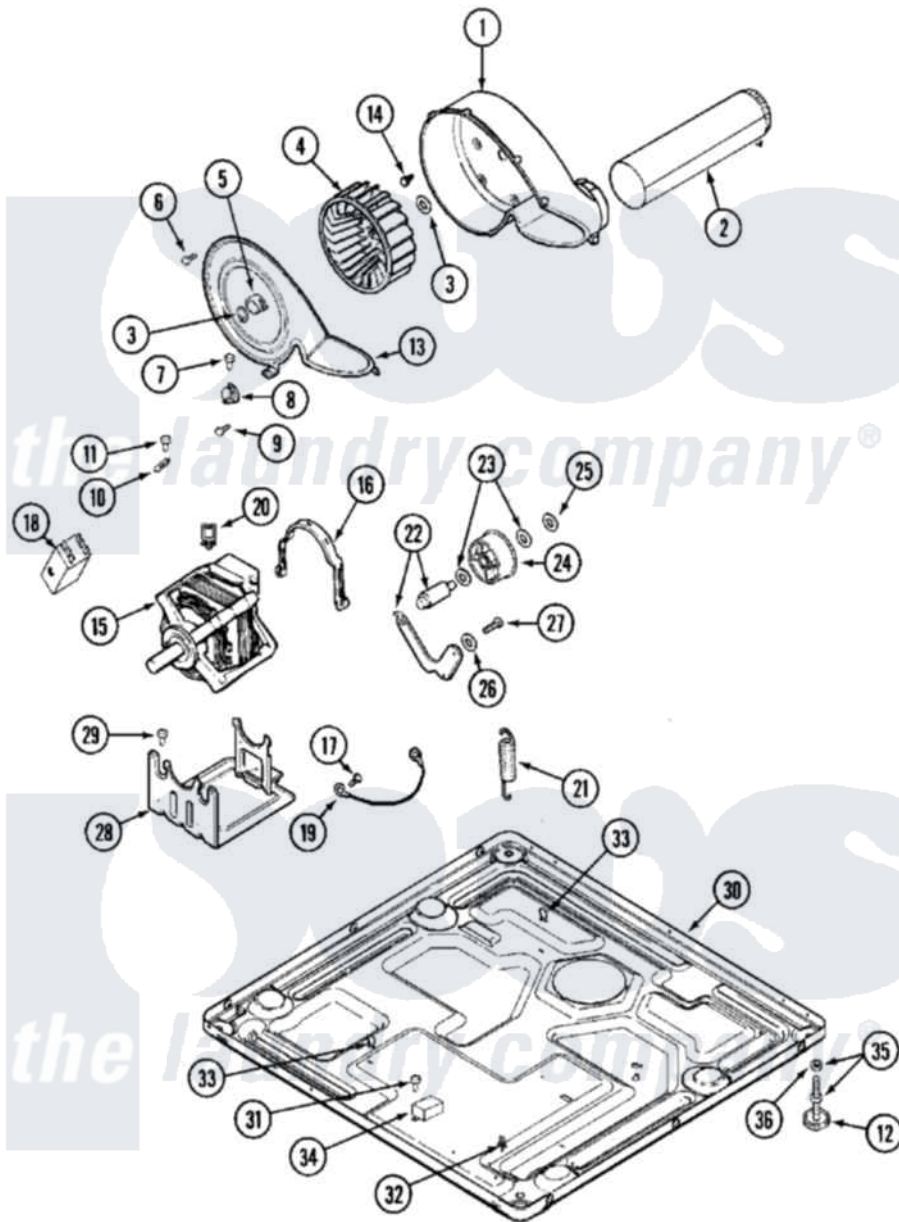

Maytag MDG16PRAWW 06 - MOTOR DRIVE

Maytag Residential Maytag MDG16PRAWW Dryer Parts Parts Diagram 06 - MOTOR DRIVE
 Click on the part number to view part

Item	Original Part Number	Replaced By	Status	Part Description
001	33001789			Housing, Blower
002	22001995			Screw Note: Screw, Tumbler Front And Shroud
"	33001800			Duct Assembly, Exhaust
003	410233	9703438		Ring-Retrn
004	33001790			Wheel, Blower
"	33002797			Wheel, Blower
005	312967			Clamp, Blower Housing
006	33001855	33002917		Screw, No.10-16
007	Y313561			Screw----NA
008	303392			Thermostat, Cycling
"	33303391			Thermostat, Cycling
009	22001996	3370225		Screw
010	33001762			Fuse, Thermal
011	NLA		Not Available	SCREW, THERMAL CUT-OFF
012	Y314137			Foot, Rubber
013	33001796	33002711		Cover, Blower Housing