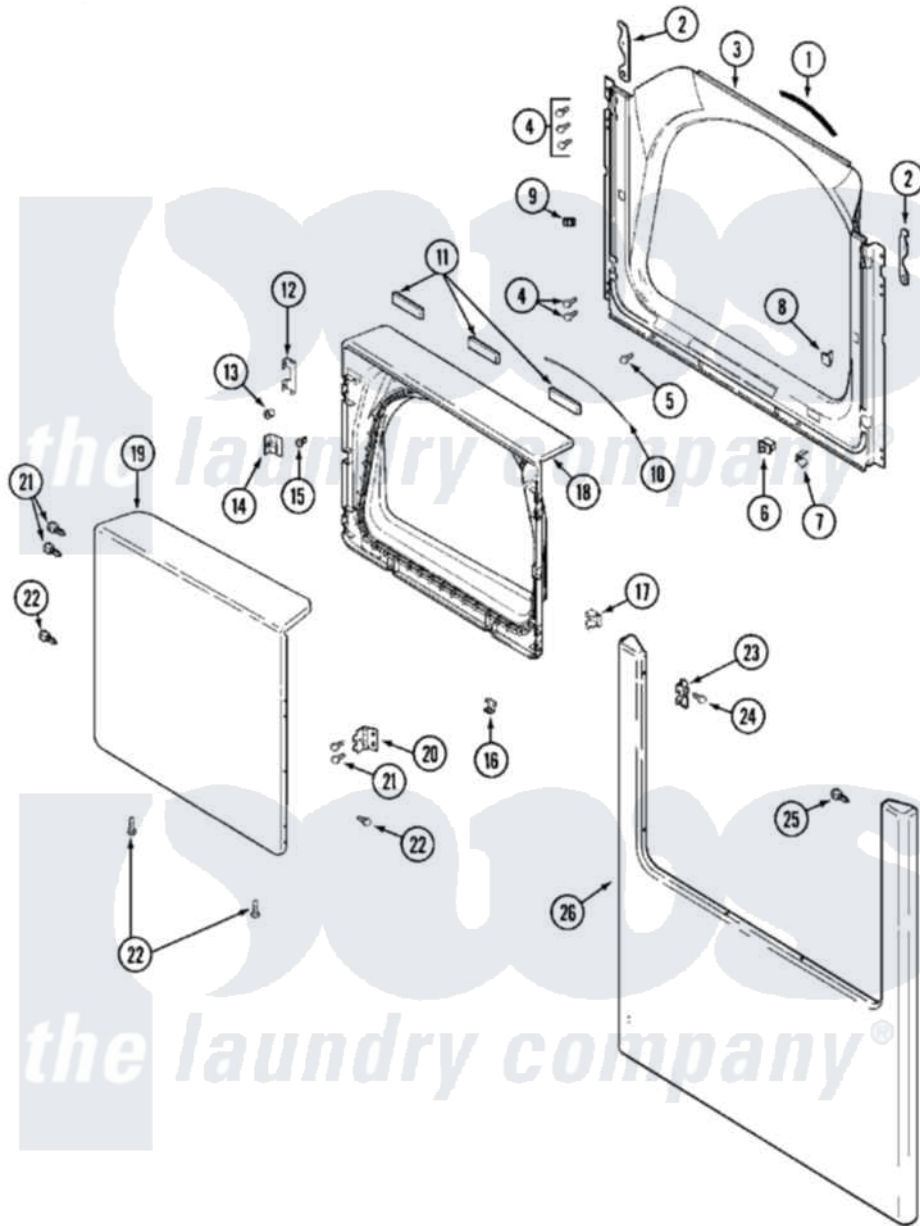

Maytag MDG16PRAXW 03 - DOOR

Maytag [Residential Maytag MDG16PRAXW Dryer Parts](#) Parts Diagram 03 - DOOR
 Click on the part number to view part

Item	Original Part Number	Replaced By	Status	Part Description
001	33001767			Seal, Shroud
002	22002247	33002597		Hook, Security
003	33001900			Shroud
004	22001995			Screw Note: Screw, Tumbler Front And Shroud
005	33001768			Screw, Shroud Note: Screw, Shroud And Outlet Duct
006	33001509	W10169313		Switch-Dor
"	33002664	33002166		Switch, Door
007	33001760			Bracket, Hinge
008	NLA		Not Available	PLUG, DOOR CATCH
009	Y304578	LA-1003		Door Catch Kit
010	33002094			Seal, Door
011	33001268		Not Available	PAD, DOOR
012	22002038			Clip, Door
013	33001771			Bushing, Inner Door
014	33001793			Bracket, Strike

015	33001761		Strike, Door
016	22002039		Clip, Door
017	33001763		Plug, Inner Door
018	22002039		Clip, Door
"	22002063		Screw No.8-18AB Wafer Head
"	33001899		Door, Inner
019	33001904		Door, Outer
020	33001759		Hinge, Door
021	22002062	98006631	Screw
022	22002063		Screw No.8-18AB Wafer Head
023	33001764		Cover, Hinge Hole
024	33001846		Screw, Hinge Hole Cover
025	22002243		Screw, Front Panel And Hinge
"	22002244		Clip, Grounding
026	213280	204439	Screw And Fstner Assembly
"	22002239		Clip, Front Panel
"	33001901		Panel, Front