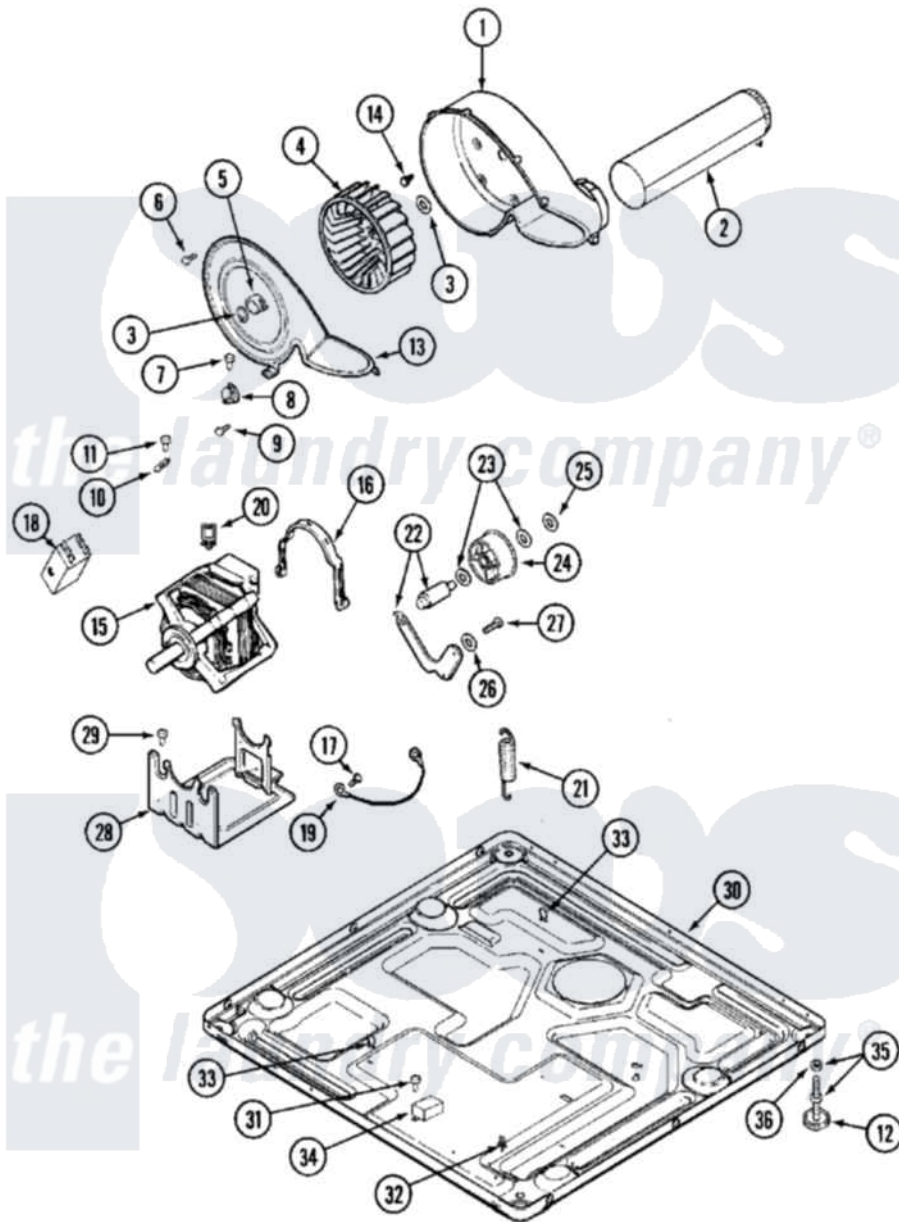

Maytag MDG16PRAXW 06 - MOTOR DRIVE

Maytag Residential Maytag MDG16PRAXW Dryer Parts Parts Diagram 06 - MOTOR DRIVE
 Click on the part number to view part

Item	Original Part Number	Replaced By	Status	Part Description
001	33001789			Housing, Blower
002	22001995			Screw Note: Screw, Tumbler Front And Shroud
"	33001800			Duct Assembly, Exhaust
003	410233	9703438		Ring-Retrn
004	33001790			Wheel, Blower
"	33002797			Wheel, Blower
005	312967			Clamp, Blower Housing
006	33001855	33002917		Screw, No.10-16
007	Y313561			Screw----NA
008	303392			Thermostat, Cycling
"	33303391			Thermostat, Cycling
009	22001996	3370225		Screw
010	33001762			Fuse, Thermal
011	NLA		Not Available	SCREW, THERMAL CUT-OFF
012	Y314137			Foot, Rubber
013	33001796	33002711		Cover, Blower Housing