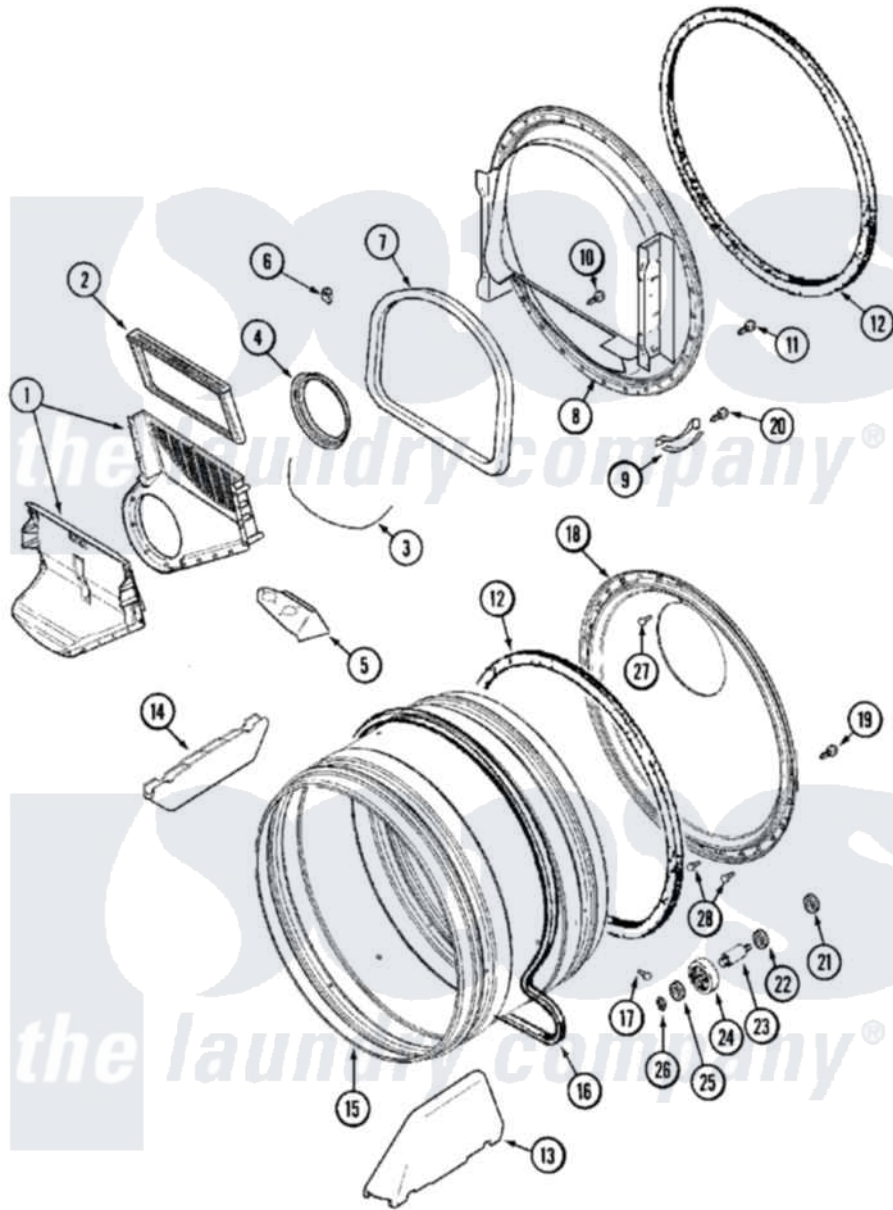

Maytag MDG16PRAXW 08 - TUMBLER

Maytag [Residential Maytag MDG16PRAXW Dryer Parts](#) Parts Diagram 08 - TUMBLER
 Click on the part number to view part

Item	Original Part Number	Replaced By	Status	Part Description
001	33001799			Outlet Duct Assembly Note: Outlet Duct Assembly
002	33001804	33002790		Lint Filter
003	NLA		Not Available	SEAL, OUTLET DUCT
004	33001758	33002560		Seal, Blower
005	33001837			Cover, Thermostat
006	Y310376			Clip, Door Switch Harness
007	33001767			Seal, Shroud
008	33001802			Front, Tumbler
009	306508			Tumbler Bearing Kit ----W
010	NLA		Not Available	SCREW, OUTLET DUCT
011	33001855	33002917		Screw, No.10-16
012	33001807			Seal, Tumbler
013	33001756	33002032		Baffle
014	33001755			Baffle
015	33001794	33001889		Tumbler
016	33001777	33002535		V-Belt

017	33001788	33002973	Screw, No.9-15 X 1.00 Hx WS
018	33001801		Back, Tumbler
019	22001995		Screw Note: Screw, Tumbler Front And Shroud
020	210720		Rivet, Bearing To Tumbler Fmt
021	33001443		Nut, Hex
022	Y313347	312535	Washer, Vault Mounting Brk.
023	Y312948	6-3129480	Shaft- Tumbler
024	Y303373	12001541	Drum Roller/Washer Assembly--W
025	312535		Washer, Vault Mounting Brk.
026	410233	9703438	Ring-Retrn
027	210932		Screw, No.8 X 9/16 Ctsk Note: Screw, Inlet Duct
028	22001996	3370225	Screw