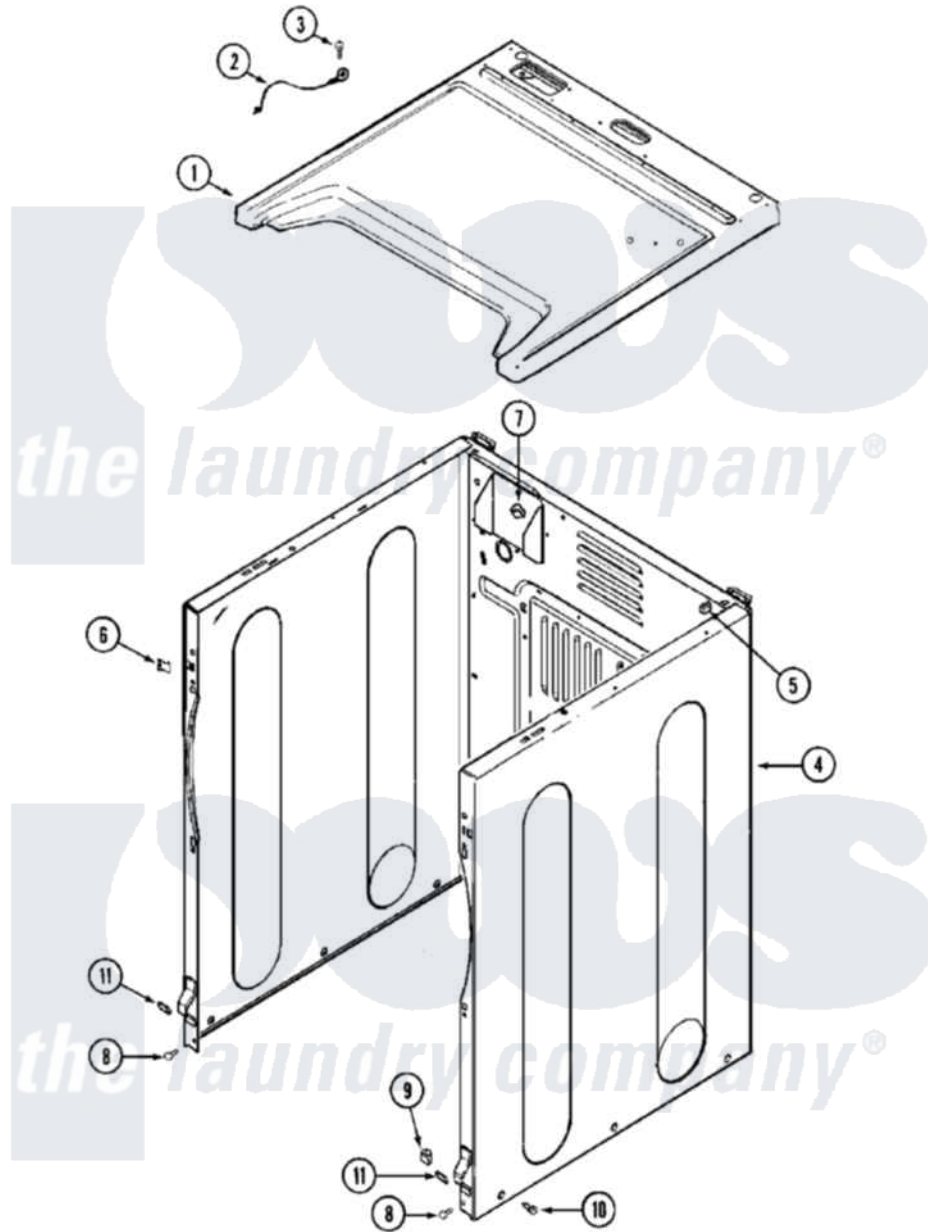

# Maytag MDG16PRBWW 03 - CABINET-FRONT

Maytag [Residential Maytag MDG16PRBWW Dryer Parts](#) Parts Diagram 03 - CABINET-FRONT  
 Click on the part number to view part

Item	Original Part Number	Replaced By	Status	Part Description
001	<a href="#">33002631</a>			Cover, Top
002	<a href="#">22001959</a>			Wire, Ground
003	210186	<a href="#">3370225</a>		Screw
004	NLA		Not Available	CABINET ASSY (WHT-AS PK)
005	310933	<a href="#">33002194</a>		Nut, Speed
006	<a href="#">22002049</a>			Clip Note: Clip, Front Panel
007	<a href="#">22003298</a>			Retainer, Wire
008	<a href="#">22001995</a>			Screw Note: Screw, Tumbler Front And Shroud
009	<a href="#">Y310376</a>			Clip, Door Switch Harness
010	<a href="#">213007</a>			Xfor Cabinet See Cabinet, Back
011	<a href="#">22002239</a>			Clip, Front Panel