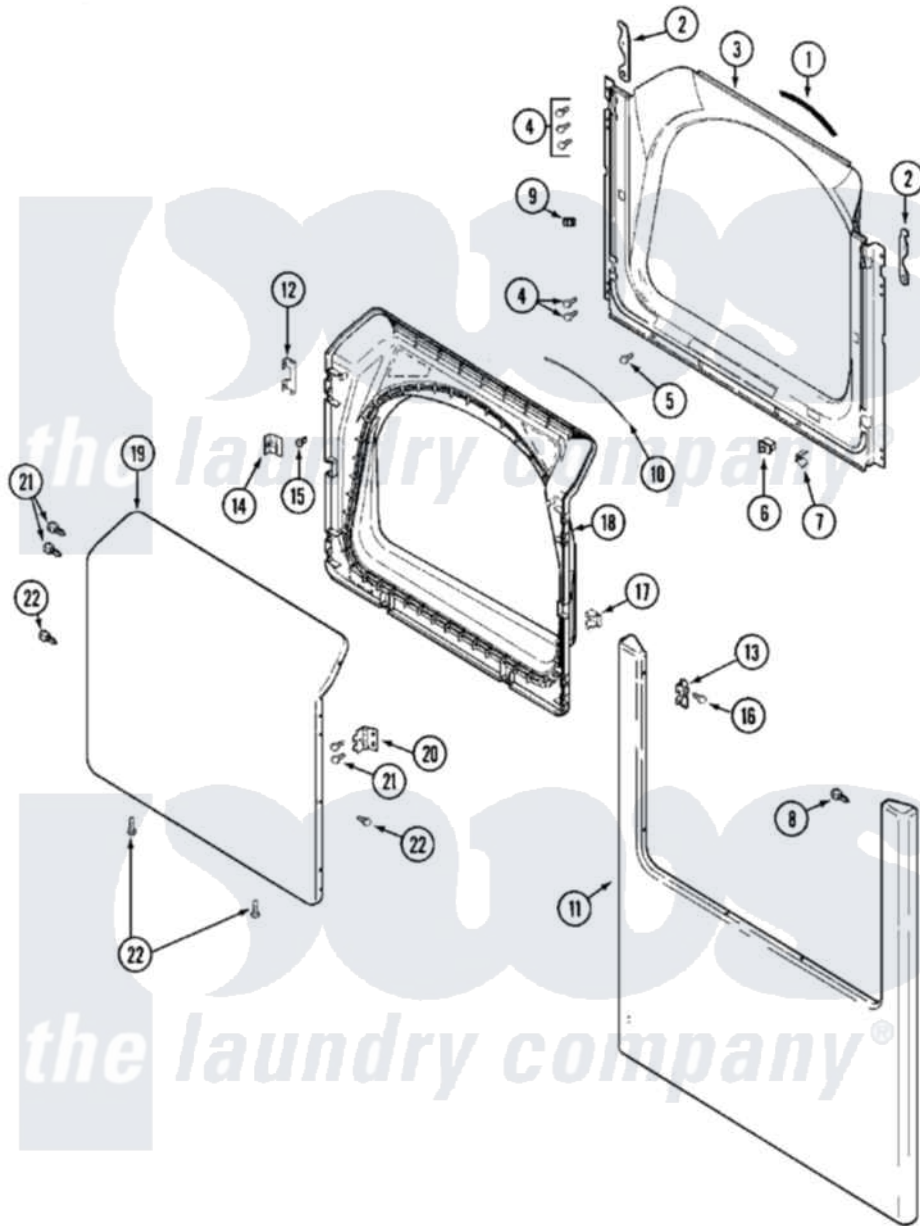

# Maytag MDG16PRBWW 04 - DOOR

Maytag [Residential Maytag MDG16PRBWW Dryer Parts](#) Parts Diagram 04 - DOOR  
 Click on the part number to view part

Item	Original Part Number	Replaced By	Status	Part Description
001	<a href="#">33001767</a>			Seal, Shroud
002	<a href="#">33002597</a>			Hook, Security
003	<a href="#">33001900</a>			Shroud
004	<a href="#">22001995</a>			Screw Note: Screw, Tumbler Front And Shroud
005	213280	<a href="#">204439</a>		Screw And Fstner Assembly
006	33001509	<a href="#">W10169313</a>		Switch-Dor
007	<a href="#">33001760</a>			Bracket, Hinge
008	<a href="#">22002243</a>			Screw, Front Panel And Hinge
"	<a href="#">22002244</a>			Clip, Grounding
009	Y304578	<a href="#">LA-1003</a>		Door Catch Kit
010	<a href="#">33002094</a>			Seal, Door
011	213280	<a href="#">204439</a>		Screw And Fstner Assembly
"	<a href="#">22002239</a>			Clip, Front Panel
"	<a href="#">33001901</a>			Panel, Front
012	<a href="#">22002038</a>			Clip, Door
013	<a href="#">33001764</a>			Cover, Hinge Hole

014	<a href="#">33001793</a>		Bracket, Strike
015	<a href="#">33001761</a>		Strike, Door
016	<a href="#">33001846</a>		Screw, Hinge Hole Cover
017	<a href="#">33001763</a>		Plug, Inner Door
018	<a href="#">22002063</a>		Screw No.8-18AB Wafer Head
"	<a href="#">33001899</a>		Door, Inner
019	<a href="#">33001904</a>		Door, Outer
020	<a href="#">33001759</a>		Hinge, Door
021	22002062	<a href="#">98006631</a>	Screw
022	<a href="#">22002063</a>		Screw No.8-18AB Wafer Head