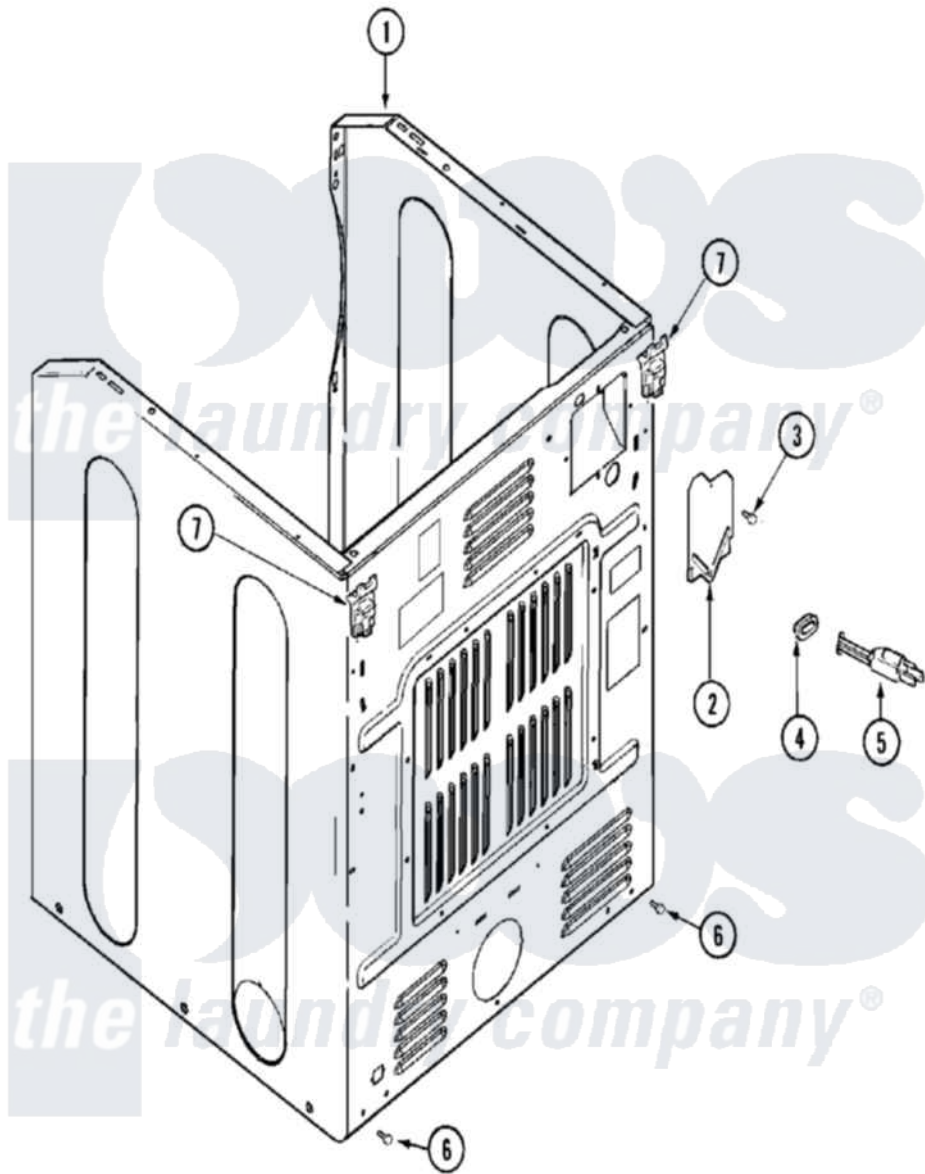

# Maytag MDG16PRBWW 05 - CABINET-REAR

Maytag Residential Maytag MDG16PRBWW Dryer Parts Parts Diagram 05 - CABINET-REAR  
 Click on the part number to view part

Item	Original Part Number	Replaced By	Status	Part Description
001	NLA		Not Available	CABINET ASSY (WHT-AS PK)
002	<a href="#">33001795</a>			Cover, Terminal Block
003	<a href="#">22001995</a>			Screw Note: Screw, Tumbler Front And Shroud
004	<a href="#">211881</a>			Grommet, Cord Part Not Used-Gas Models Only
005	<a href="#">22003062</a>			Cord, Power
006	<a href="#">22001995</a>			Screw Note: Screw, Tumbler Front And Shroud
007	<a href="#">22001995</a>			Screw Note: Screw, Tumbler Front And Shroud
"	22003367	<a href="#">22004095</a>		Hinge, Plastic