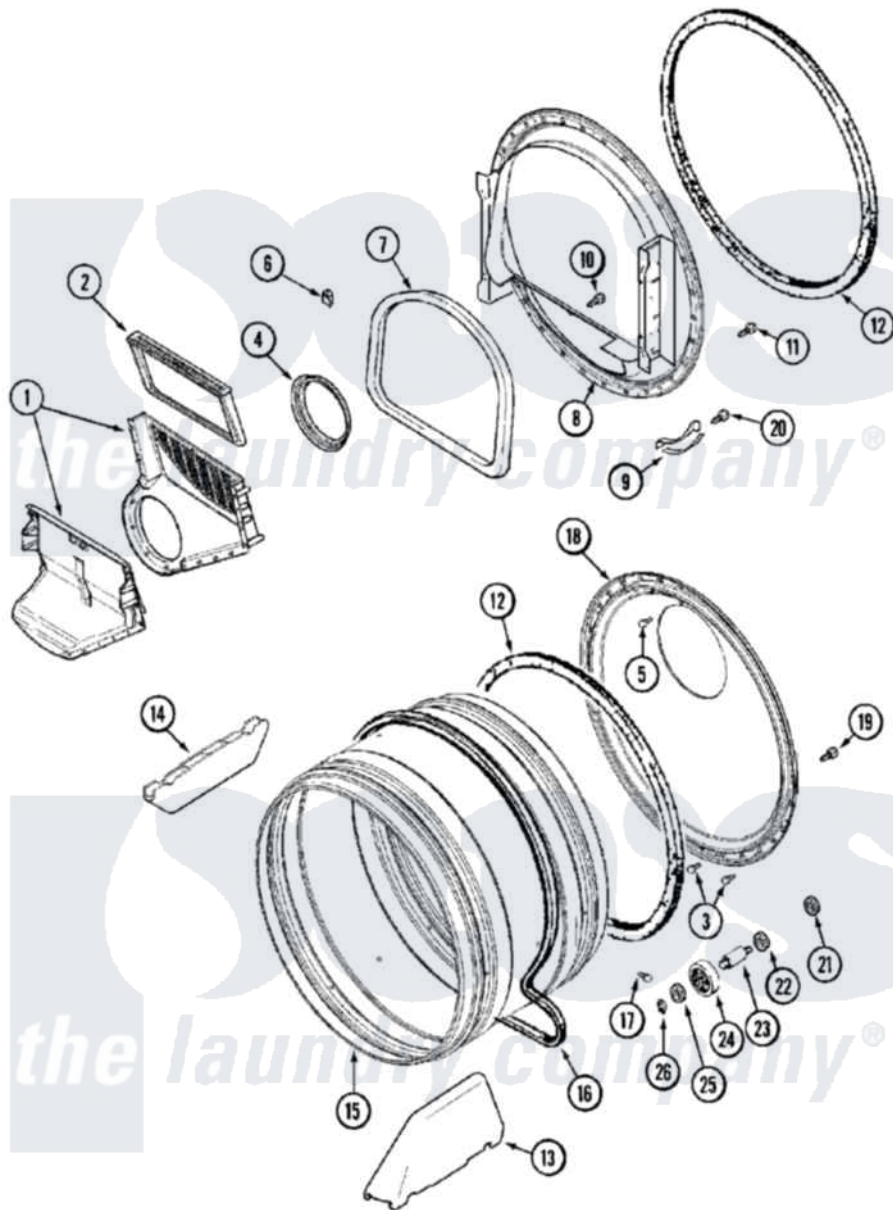

Maytag MDG16PRDWW 05 - TUMBLER

Maytag [Residential Maytag MDG16PRDWW Dryer Parts](#) Parts Diagram 05 - TUMBLER
 Click on the part number to view part

Item	Original Part Number	Replaced By	Status	Part Description
001	33001799			Outlet Duct Assembly Note: Outlet Duct Assembly
002	33002790			Lint Filter
003	210932			Screw, No.8 X 9/16 Ctsk Note: Screw, Inlet Duct
004	33002560			Seal, Blower
005	22001996	3370225		Screw
006	Y310376			Clip, Door Switch Harness
007	33001767			Seal, Shroud
008	33001802			Front, Tumbler
009	306508			Tumbler Bearing Kit ---W
010	NLA		Not Available	SCREW, OUTLET DUCT (PHILLIPS)
011	33001855	33002917		Screw, No.10-16
012	33001807			Seal, Tumbler
013	33001756	33002032		Baffle
014	33001755			Baffle

015	33001794	33001889	Tumbler
016	33002535		V-Belt
017	33001788	33002973	Screw, No.9-15 X 1.00 Hx WS
018	33002779		Tumbler Back And Seal As-Pack
"	33003037		Tumbler Back And Seal
019	22001995		Screw Note: Screw, Tumbler Front And Shroud
020	210720		Rivet, Bearing To Tumbler Fmt
021	33001443		Nut, Hex
022	Y313347	312535	Washer, Vault Mounting Brk.
023	Y312948	6-3129480	Shaft- Tumbler
024	Y303373	12001541	Drum Roller/Washer Assembly--W
025	312535		Washer, Vault Mounting Brk.
026	410233	9703438	Ring-Retrn